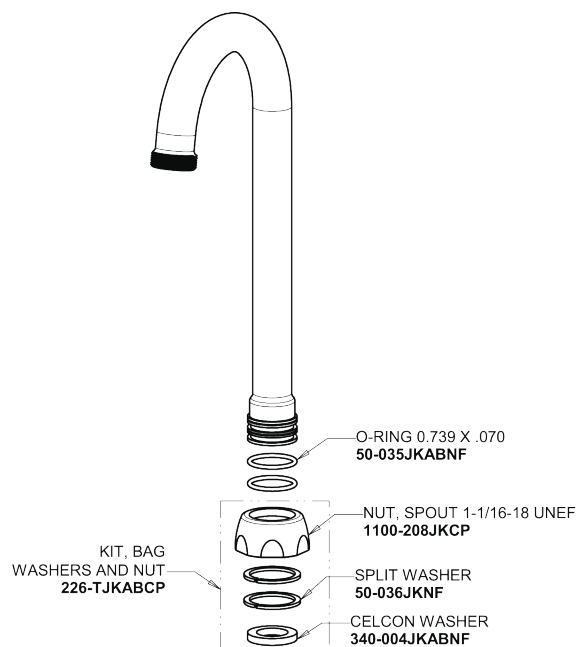

# Repair Parts

786-G1AE3-665AB

Deck-mounted manual sink faucet with 8" centers

**CHICAGO  
FAUCETS** 

a Geberit company

MVP metering cartridge

**665-190JKABNF**

**671-XJKABNF**

3-1/2" rigid/swing gooseneck spout

**GN1AJKABCP**