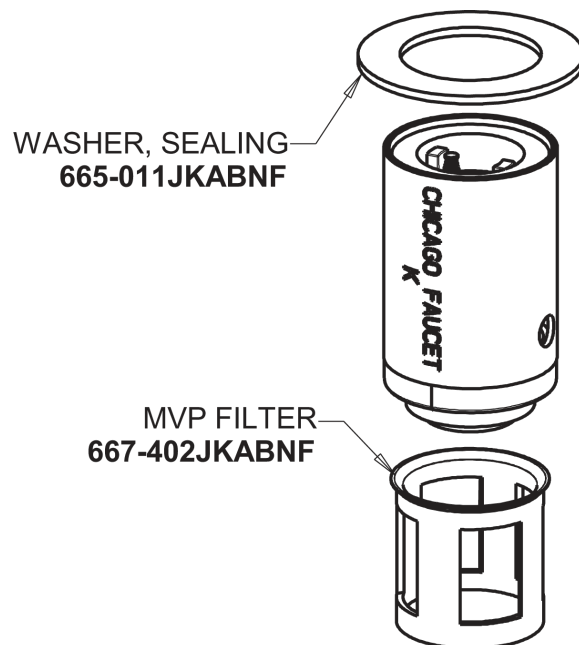

# Repair Parts

786-G1AE3-665AB

Deck-mounted manual sink faucet with 8" centers

**CHICAGO  
FAUCETS** 

a Geberit company

MVP metering cartridge

**665-190JKABNF**

**671-XJKABNF**

3-1/2" rigid/swing gooseneck spout

**GN1AJKABCP**