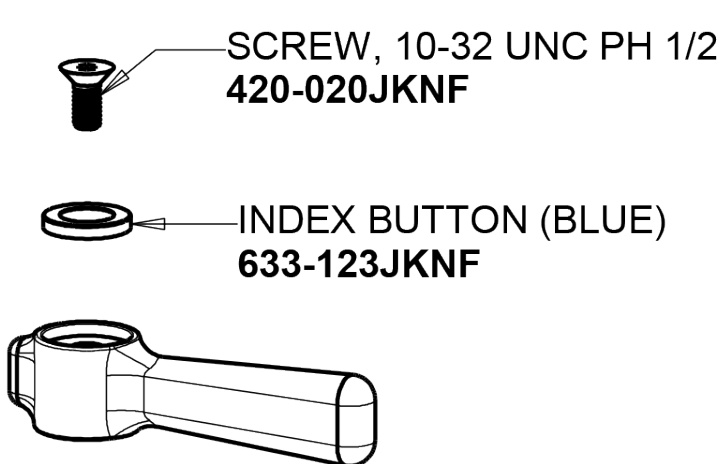

Repair Parts

786-E72-369ABCP

Deck-mounted manual sink faucet with 8" centers

**CHICAGO
FAUCETS** 

a Geberit company

Quaturn™ compression operating cartridge

377-XTLHJKABNF

377-XTRHJKABNF

5-1/4" rigid/swing gooseneck spout

GN2AJKABCP

For Technical Assistance:

Phone: 800-TEC-TRUE (832-8783)

Email: techsupport.us@chicagofaucets.com

2100 South Clearwater Drive

Des Plaines, IL 60018

Phone: 847-803-5000

chicagofaucets.com

Repair Parts

786-E72-369ABCP

Deck-mounted manual sink faucet with 8" centers

**CHICAGO
FAUCETS** 

a Geberit company

Pressure compensating non-aerating laminar flow outlet
E72JKABCP

2-3/8" lever handle
369-PRJKCP

INDEX BUTTON (RED)
633-023JKNF

SCREW, 10-32 UNC PH 1/2
420-020JKNF

INDEX BUTTON (BLUE)
633-123JKNF

For Technical Assistance:

Phone: 800-TEC-TRUE (832-8783)

Email: techsupport.us@chicagofaucets.com

2100 South Clearwater Drive