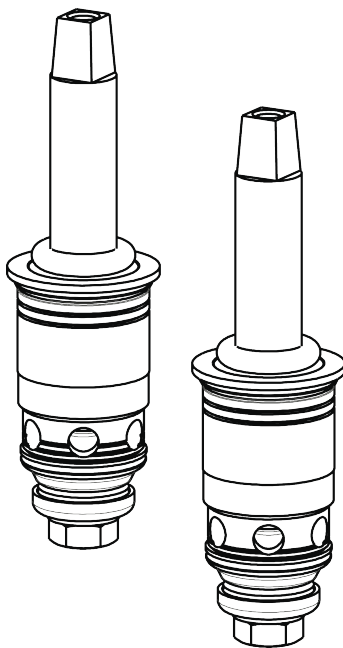

Repair Parts

786-E72-369ABCP

Deck-mounted manual sink faucet with 8" centers

**CHICAGO
FAUCETS** 

a Geberit company

Quaturn™ compression operating cartridge

377-XTLHJKABNF

377-XTRHJKABNF

5-1/4" rigid/swing gooseneck spout

GN2AJKABCP

For Technical Assistance:

Phone: 800-TEC-TRUE (832-8783)

Email: techsupport.us@chicagofaucets.com

2100 South Clearwater Drive

Des Plaines, IL 60018

Phone: 847-803-5000

chicagofaucets.com

Repair Parts

786-E72-369ABCP

Deck-mounted manual sink faucet with 8" centers

**CHICAGO
FAUCETS** 

a Geberit company

Pressure compensating non-aerating laminar flow outlet
E72JKABCP

2-3/8" lever handle
369-PRJKCP

INDEX BUTTON (RED)
633-023JKNF

SCREW, 10-32 UNC PH 1/2
420-020JKNF

INDEX BUTTON (BLUE)
633-123JKNF

For Technical Assistance:

Phone: 800-TEC-TRUE (832-8783)

Email: techsupport.us@chicagofaucets.com

2100 South Clearwater Drive