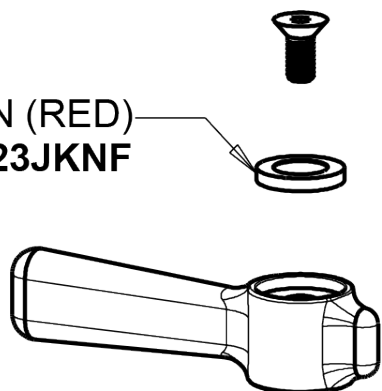

Repair Parts

786-E72-369ABCP

Deck-mounted manual sink faucet with 8" centers

**CHICAGO
FAUCETS** 

a Geberit company

Quaturn™ compression operating cartridge

377-XTLHJKABNF

377-XTRHJKABNF

chicagofaucets.com

Repair Parts

786-E72-369ABCP

Deck-mounted manual sink faucet with 8" centers

**CHICAGO
FAUCETS** 

a Geberit company

Pressure compensating non-aerating laminar flow outlet
E72JKABCP

2-3/8" lever handle
369-PRJKCP

INDEX BUTTON (RED)
633-023JKNF

SCREW, 10-32 UNC PH 1/2
420-020JKNF

INDEX BUTTON (BLUE)
633-123JKNF

For Technical Assistance:

Phone: 800-TEC-TRUE (832-8783)

Email: techsupport.us@chicagofaucets.com

2100 South Clearwater Drive