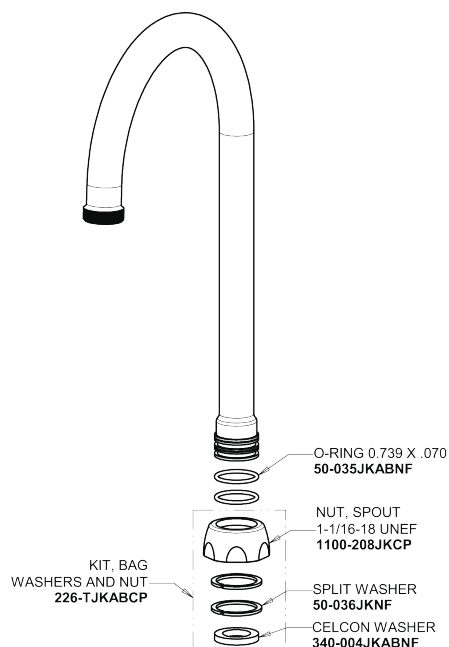

Repair Parts

786-E72-369ABCP

Deck-mounted manual sink faucet with 8" centers

**CHICAGO
FAUCETS** 

a Geberit company

Quaturn™ compression operating cartridge

377-XTLHJKABNF

377-XTRHJKABNF

5-1/4" rigid/swing gooseneck spout

GN2AJKABCP

For Technical Assistance:

Phone: 800-TEC-TRUE (832-8783)

Email: techsupport.us@chicagofaucets.com

2100 South Clearwater Drive

Des Plaines, IL 60018

Phone: 847-803-5000

chicagofaucets.com

Repair Parts

786-E72-369ABCP

Deck-mounted manual sink faucet with 8" centers

**CHICAGO
FAUCETS** 

a Geberit company

Pressure compensating non-aerating laminar flow outlet
E72JKABCP

2-3/8" lever handle
369-PRJKCP

INDEX BUTTON (RED)
633-023JKNF

SCREW, 10-32 UNC PH 1/2
420-020JKNF

INDEX BUTTON (BLUE)
633-123JKNF

For Technical Assistance:

Phone: 800-TEC-TRUE (832-8783)

Email: techsupport.us@chicagofaucets.com

2100 South Clearwater Drive