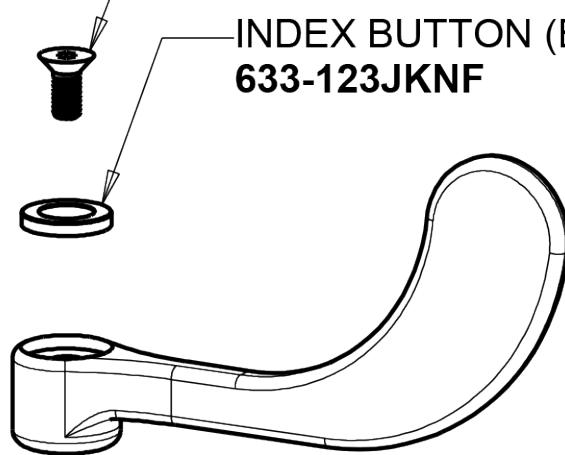

Repair Parts

786-E36-245ABCP

Deck-mounted manual sink faucet with 8" centers

**CHICAGO
FAUCETS** 

a Geberit company

5-1/4" rigid/swing gooseneck spout
GN2AJKABCP

Pressure compensating laminar flow non-aerating outlet
E36JKABCP

786-E36-245ABCP

Deck-mounted manual sink faucet with 8" centers

**CHICAGO
FAUCETS** 

a Geberit company

4" wristblade handle

317-PRJKCP

INDEX

BUTTON (RED)

633-023JKNF

SCREW, 10-32 UNC PH 1/2

420-020JKNF

INDEX BUTTON (BLUE)

633-123JKNF

For Technical Assistance:

Phone: 800-TEC-TRUE (832-8783)

Email: techsupport.us@chicagofaucets.com