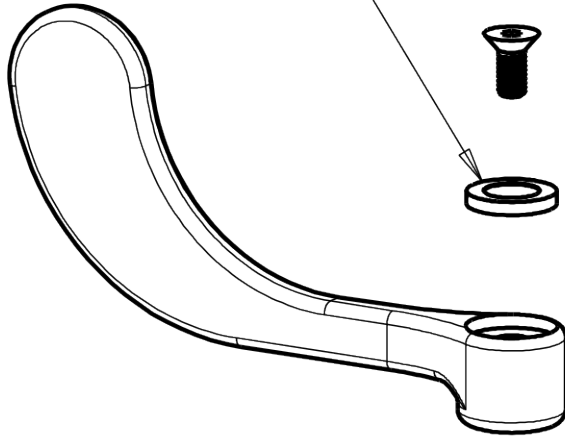

Repair Parts

786-E36-245ABCP

Deck-mounted manual sink faucet with 8" centers

**CHICAGO
FAUCETS** 

a Geberit company

5-1/4" rigid/swing gooseneck spout
GN2AJKABCP

Pressure compensating laminar flow non-aerating outlet
E36JKABCP

786-E36-245ABCP

Deck-mounted manual sink faucet with 8" centers

**CHICAGO
FAUCETS** 

a Geberit company

4" wristblade handle

317-PRJKCP

INDEX

BUTTON (RED)

633-023JKNF

SCREW, 10-32 UNC PH 1/2

420-020JKNF

INDEX BUTTON (BLUE)

633-123JKNF

For Technical Assistance:

Phone: 800-TEC-TRUE (832-8783)

Email: techsupport.us@chicagofaucets.com