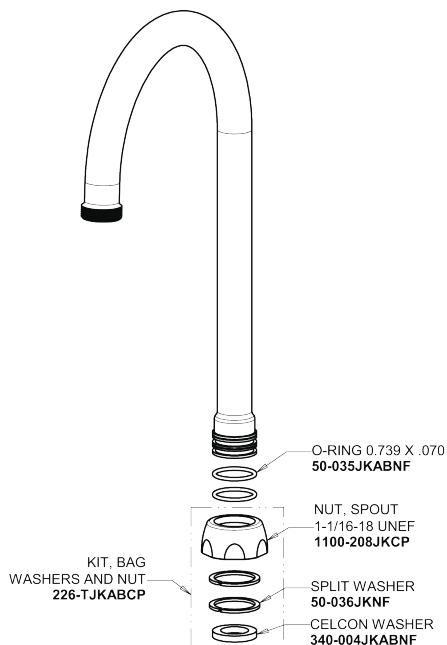

Repair Parts

786-E36-245ABCP

Deck-mounted manual sink faucet with 8" centers

**CHICAGO
FAUCETS** 

a Geberit company

5-1/4" rigid/swing gooseneck spout
GN2AJKABCP

Pressure compensating laminar flow non-aerating outlet
E36JKABCP

786-E36-245ABCP

Deck-mounted manual sink faucet with 8" centers

**CHICAGO
FAUCETS** 

a Geberit company

4" wristblade handle

317-PRJKCP

INDEX

BUTTON (RED)

633-023JKNF

SCREW, 10-32 UNC PH 1/2

420-020JKNF

INDEX BUTTON (BLUE)

633-123JKNF

For Technical Assistance:

Phone: 800-TEC-TRUE (832-8783)

Email: techsupport.us@chicagofaucets.com