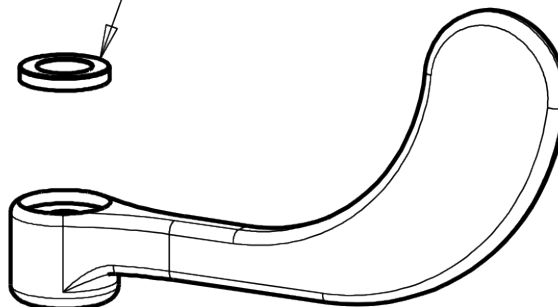

# Repair Parts

786-E29VPCABCP

Deck-mounted manual sink faucet with 8" centers

**CHICAGO  
FAUCETS** 

a Geberit company

Pressure compensating laminar flow non-aerating outlet  
**E29JKABCP**

4" wristblade handle

**317-PRJKCP**

INDEX

BUTTON (RED)

**633-023JKNF**

SCREW, 10-32 UNC PH 1/2  
**420-020JKNF**

INDEX BUTTON (BLUE)

**633-123JKNF**