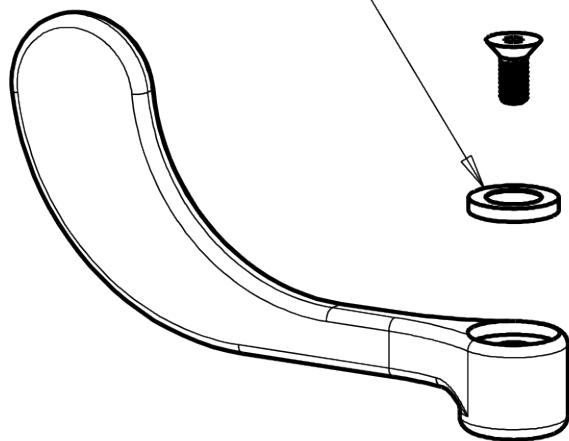

# Repair Parts

786-E29VPCABCP

Deck-mounted manual sink faucet with 8" centers

**CHICAGO  
FAUCETS** 

a Geberit company

Quaturn™ compression operating cartridge

**377-XTLHJKABNF**

**377-XTRHJKABNF**

# Repair Parts

786-E29VPCABCP

Deck-mounted manual sink faucet with 8" centers

**CHICAGO  
FAUCETS** 

a Geberit company

Pressure compensating laminar flow non-aerating outlet  
**E29JKABCP**

4" wristblade handle

**317-PRJKCP**

INDEX

BUTTON (RED)

**633-023JKNF**

SCREW, 10-32 UNC PH 1/2  
**420-020JKNF**

INDEX BUTTON (BLUE)

**633-123JKNF**