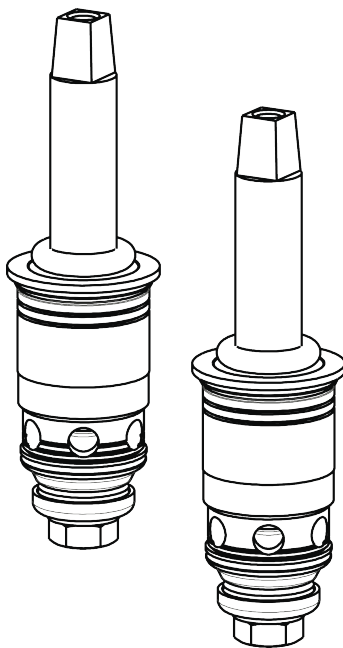

# Repair Parts

786-E29VPCABCP

Deck-mounted manual sink faucet with 8" centers

**CHICAGO  
FAUCETS** 

a Geberit company

Quaturn™ compression operating cartridge

**377-XTLHJKABNF**

**377-XTRHJKABNF**

5-1/4" rigid/swing gooseneck spout

**GN2AJKABCP**

**317-PRJKCP**

INDEX

BUTTON (RED)

**633-023JKNF**

SCREW, 10-32 UNC PH 1/2  
**420-020JKNF**

INDEX BUTTON (BLUE)

**633-123JKNF**