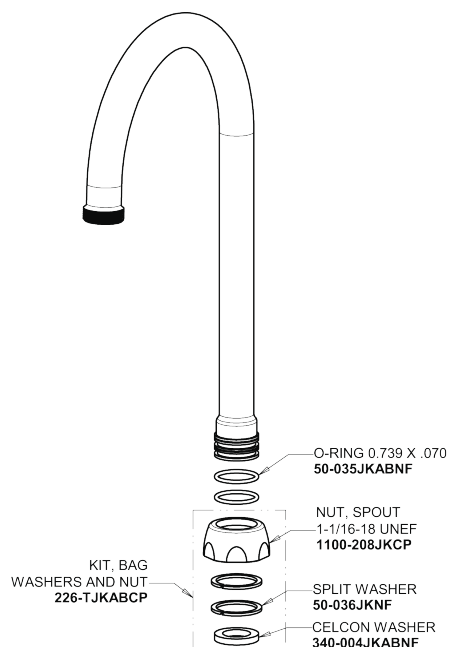

# Repair Parts

786-E29VPCABCP

Deck-mounted manual sink faucet with 8" centers

**CHICAGO  
FAUCETS** 

a Geberit company

Quaturn™ compression operating cartridge

**377-XTLHJKABNF**

**377-XTRHJKABNF**

5-1/4" rigid/swing gooseneck spout

**GN2AJKABCP**

# Repair Parts

786-E29VPCABCP

Deck-mounted manual sink faucet with 8" centers

**CHICAGO  
FAUCETS** 

a Geberit company

Pressure compensating laminar flow non-aerating outlet  
**E29JKABCP**

4" wristblade handle