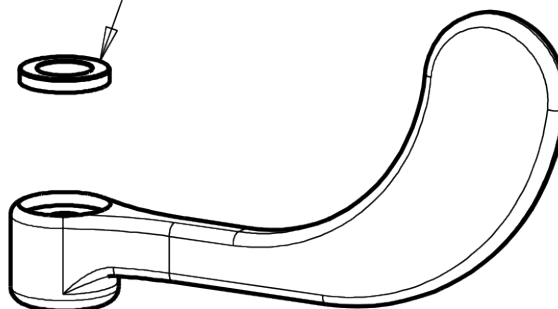

chicagofaucets.com

Repair Parts

631-GN2AE35ABCP

Wall-mounted manual sink faucet with adjustable centers

**CHICAGO
FAUCETS** 

a Geberit company

Pressure compensating Softflo aerator
E35JKABCP

4" wristblade handle

317-PRJKCP

INDEX

BUTTON (RED)

633-023JKNF

SCREW, 10-32 UNC PH 1/2
420-020JKNF

INDEX BUTTON (BLUE)

633-123JKNF

For Technical Assistance: