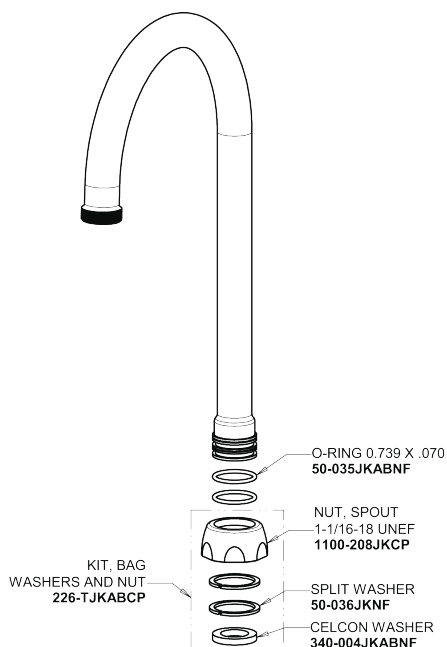

Repair Parts

631-GN2AE35ABCP

Wall-mounted manual sink faucet with adjustable centers

**CHICAGO
FAUCETS**

a Geberit company

Quaturn™ compression operating cartridge

1-099XTJKABNF

1-100XTJKABNF

5-1/4" rigid/swing gooseneck spout

GN2AJKABCP

For Technical Assistance:

Phone: 800-TEC-TRUE (832-8783)

Email: techsupport.us@chicagofaucets.com

2100 South Clearwater Drive

Des Plaines, IL 60018

Phone: 847-803-5000

chicagofaucets.com

Repair Parts

631-GN2AE35ABCP

Wall-mounted manual sink faucet with adjustable centers

**CHICAGO
FAUCETS** 

a Geberit company

Pressure compensating Softflo aerator
E35JKABCP

4" wristblade handle

317-PRJKCP

INDEX

BUTTON (RED)

633-023JKNF

SCREW, 10-32 UNC PH 1/2
420-020JKNF

INDEX BUTTON (BLUE)

633-123JKNF

For Technical Assistance: