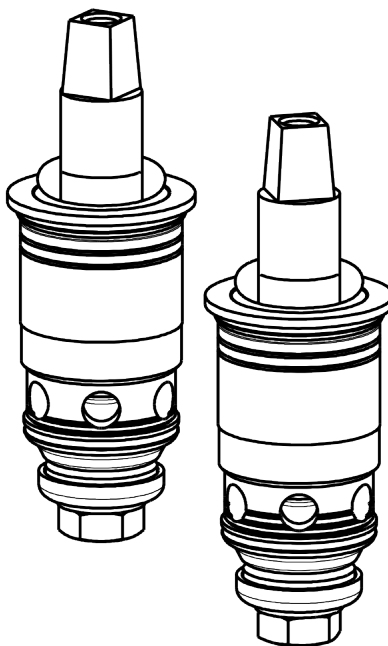

Repair Parts

631-GN2AE35ABCP

Wall-mounted manual sink faucet with adjustable centers

**CHICAGO
FAUCETS**

a Geberit company

Quaturn™ compression operating cartridge

1-099XTJKABNF

1-100XTJKABNF

5-1/4" rigid/swing gooseneck spout

GN2AJKABCP

For Technical Assistance:

Phone: 800-TEC-TRUE (832-8783)

Email: techsupport.us@chicagofaucets.com

2100 South Clearwater Drive

Des Plaines, IL 60018

Phone: 847-803-5000

chicagofaucets.com

Repair Parts

631-GN2AE35ABCP

Wall-mounted manual sink faucet with adjustable centers

**CHICAGO
FAUCETS** 

a Geberit company

Pressure compensating Softflo aerator
E35JKABCP

4" wristblade handle

317-PRJKCP

INDEX

BUTTON (RED)

633-023JKNF

SCREW, 10-32 UNC PH 1/2
420-020JKNF

INDEX BUTTON (BLUE)

633-123JKNF

For Technical Assistance: