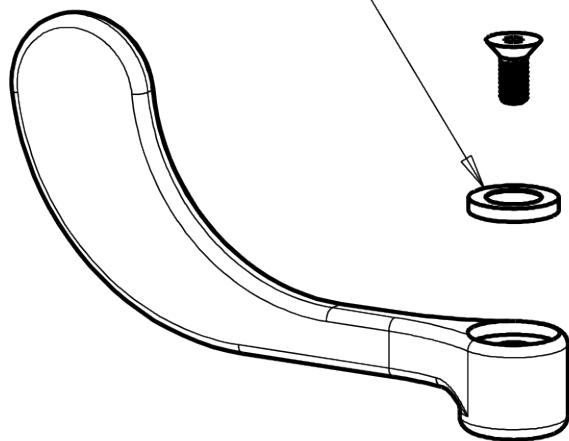

Repair Parts

631-GN2AE35ABCP

Wall-mounted manual sink faucet with adjustable centers

**CHICAGO
FAUCETS**

a Geberit company

Quaturn™ compression operating cartridge

1-099XTJKABNF

1-100XTJKABNF

5-1/4" rigid/swing gooseneck spout

GN2AJKABCP

For Technical Assistance:

Phone: 800-TEC-TRUE (832-8783)

Email: techsupport.us@chicagofaucets.com

2100 South Clearwater Drive

Des Plaines, IL 60018

Phone: 847-803-5000

chicagofaucets.com

Repair Parts

631-GN2AE35ABCP

Wall-mounted manual sink faucet with adjustable centers

**CHICAGO
FAUCETS** 

a Geberit company

Pressure compensating Softflo aerator
E35JKABCP

4" wristblade handle

317-PRJKCP

INDEX

BUTTON (RED)

633-023JKNF

SCREW, 10-32 UNC PH 1/2
420-020JKNF

INDEX BUTTON (BLUE)

633-123JKNF

For Technical Assistance: