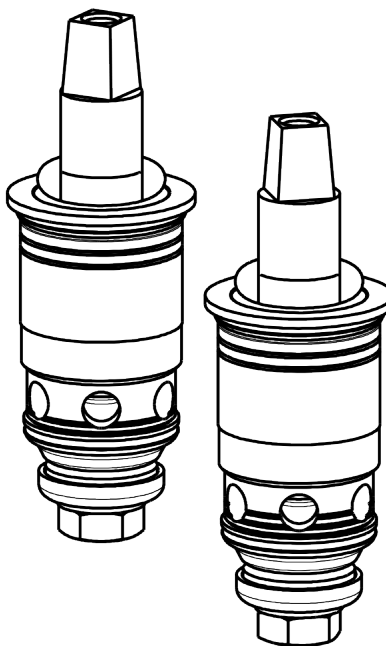

Repair Parts

631-E19-319ABCP

Wall-mounted manual sink faucet with adjustable centers

**CHICAGO
FAUCETS**

a Geberit company

Quaturn™ compression operating cartridge

1-099XTJKABNF

1-100XTJKABNF

3-1/2" rigid/swing gooseneck spout

GN1AJKABCP

For Technical Assistance:

Phone: 800-TEC-TRUE (832-8783)

Email: techsupport.us@chicagofaucets.com

2100 South Clearwater Drive

Des Plaines, IL 60018

Phone: 847-803-5000

chicagofaucets.com

Repair Parts

631-E19-319ABCP

Wall-mounted manual sink faucet with adjustable centers

**CHICAGO
FAUCETS** 

a Geberit company

6" elbow blade handle
319-PRJKCP

For Technical Assistance: