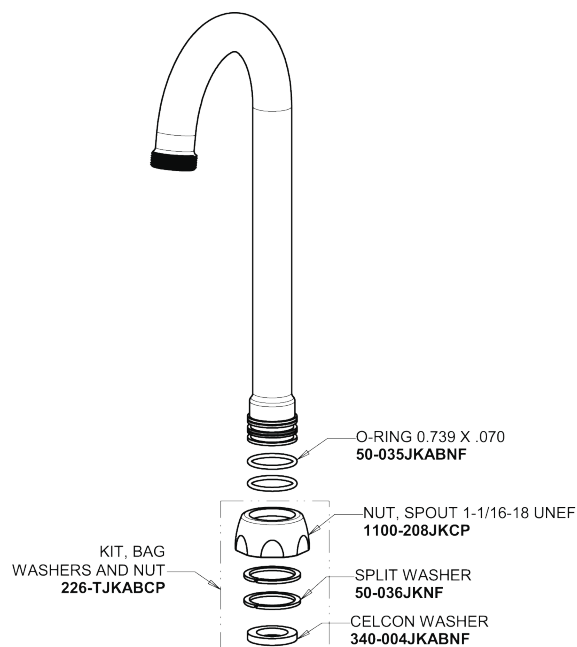

Repair Parts

631-E19-319ABCP

Wall-mounted manual sink faucet with adjustable centers

**CHICAGO
FAUCETS**

a Geberit company

Quaturn™ compression operating cartridge

1-099XTJKABNF

1-100XTJKABNF

3-1/2" rigid/swing gooseneck spout

GN1AJKABCP

For Technical Assistance:

Phone: 800-TEC-TRUE (832-8783)

Email: techsupport.us@chicagofaucets.com

2100 South Clearwater Drive

Des Plaines, IL 60018

Phone: 847-803-5000

chicagofaucets.com

Repair Parts

631-E19-319ABCP

Wall-mounted manual sink faucet with adjustable centers

**CHICAGO
FAUCETS** 

a Geberit company

6" elbow blade handle
319-PRJKCP

For Technical Assistance: