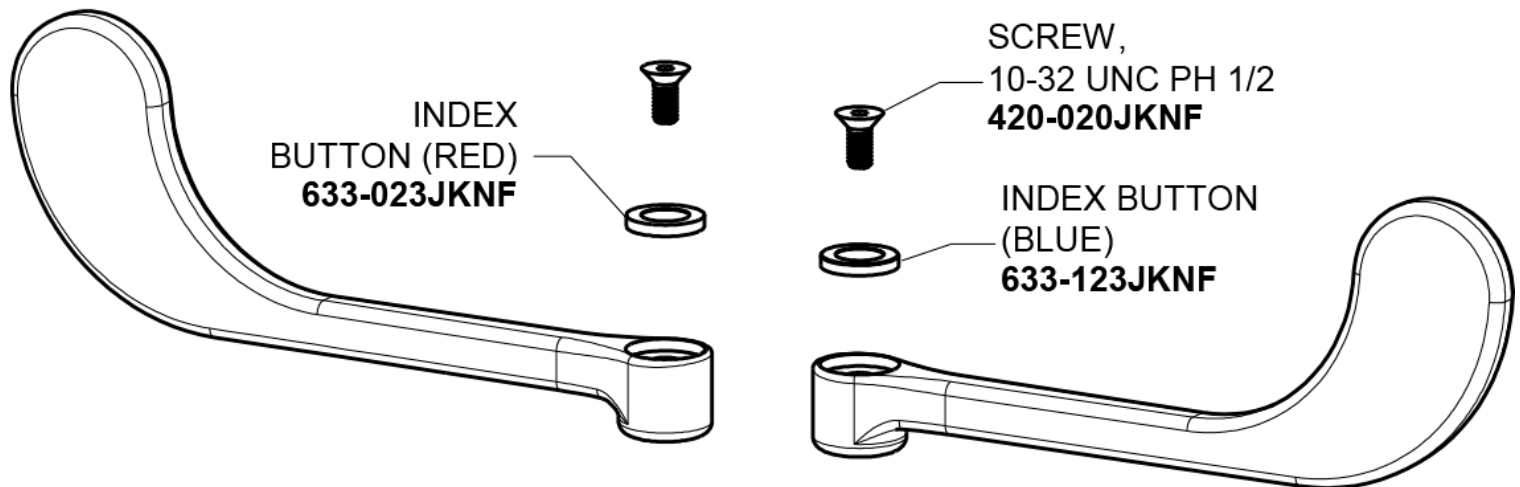

3-1/2" rigid/swing gooseneck spout

GN1AJKABCP

For Technical Assistance:

Phone: 800-TEC-TRUE (832-8783)

Email: techsupport.us@chicagofaucets.com

2100 South Clearwater Drive

Des Plaines, IL 60018

Phone: 847-803-5000

chicagofaucets.com

Repair Parts

631-E19-319ABCP

Wall-mounted manual sink faucet with adjustable centers

**CHICAGO
FAUCETS** 

a Geberit company

6" elbow blade handle
319-PRJKCP

For Technical Assistance: