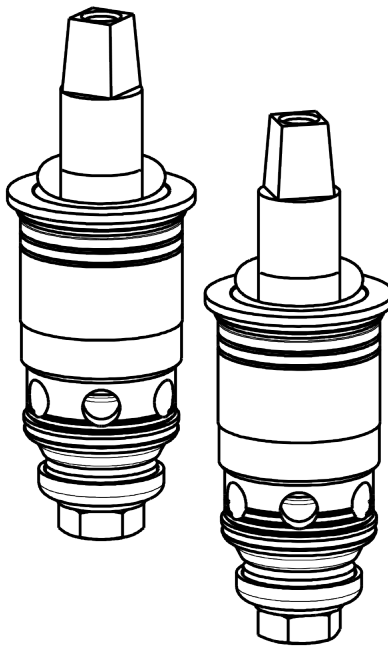

Repair Parts

540-LDLESHAB

Wall-mounted manual sink faucet with adjustable centers

**CHICAGO
FAUCETS** 

a Geberit company

Quaturn™ compression operating cartridge

1-099XTJKABNF

1-100XTJKABNF