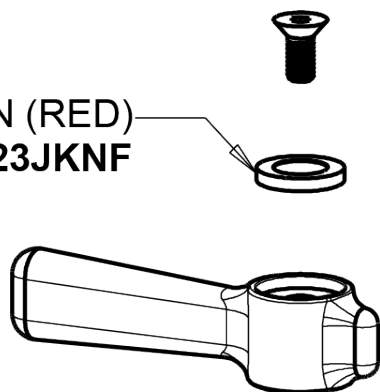

Repair Parts

540-LDLESAAB

Wall-mounted manual sink faucet with adjustable centers

**CHICAGO
FAUCETS** 

a Geberit company

Quaturn™ compression operating cartridge

1-099XTJKABNF

1-100XTJKABNF

2-3/8" lever handle

369-PRJKCP

INDEX BUTTON (RED)

633-023JKNF

SCREW, 10-32 UNC PH 1/2
420-020JKNF

INDEX BUTTON (BLUE)

633-123JKNF

For Technical Assistance: