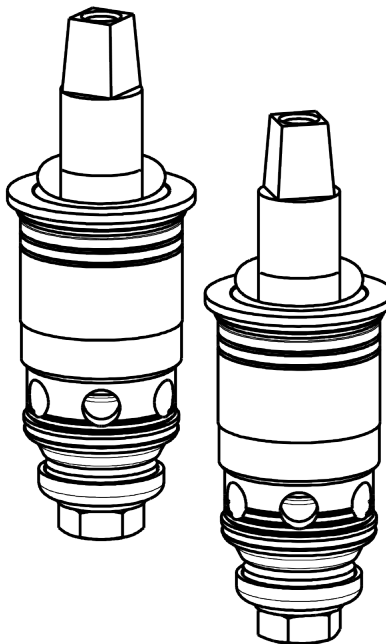

Repair Parts

540-LDLESAAB

Wall-mounted manual sink faucet with adjustable centers

**CHICAGO
FAUCETS** 

a Geberit company

Quaturn™ compression operating cartridge

1-099XTJKABNF

1-100XTJKABNF

2-3/8" lever handle

369-PRJKCP

INDEX BUTTON (RED)

633-023JKNF

SCREW, 10-32 UNC PH 1/2
420-020JKNF

INDEX BUTTON (BLUE)

633-123JKNF

For Technical Assistance: