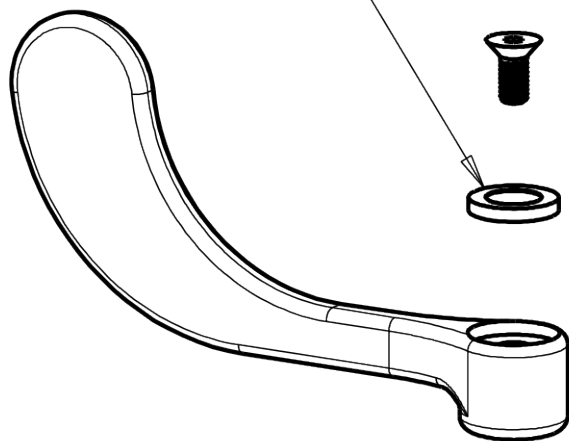

6-1/4" rigid/swing double-bend spout

**DB6AJKABCP**

# Repair Parts

521-317XKABCP

Wall-mounted manual sink faucet with 4" centers

**CHICAGO  
FAUCETS** 

a Geberit company

Quixtop outlet with single screen design  
**E1JKABRCF**

4" wristblade handle  
**317-PRJKCP**

INDEX  
BUTTON (RED)  
**633-023JKNF**

SCREW, 10-32 UNC PH 1/2  
**420-020JKNF**

INDEX BUTTON (BLUE)  
**633-123JKNF**