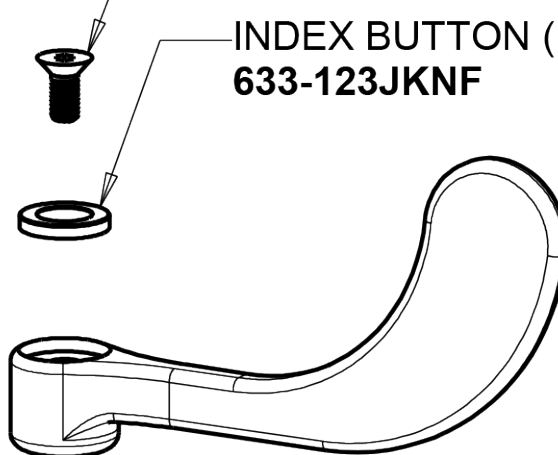

# Repair Parts

521-317XKABCP

Wall-mounted manual sink faucet with 4" centers

**CHICAGO  
FAUCETS** 

a Geberit company

Quixtop outlet with single screen design  
**E1JKABRCF**

4" wristblade handle  
**317-PRJKCP**

INDEX  
BUTTON (RED)  
**633-023JKNF**

SCREW, 10-32 UNC PH 1/2  
**420-020JKNF**

INDEX BUTTON (BLUE)  
**633-123JKNF**