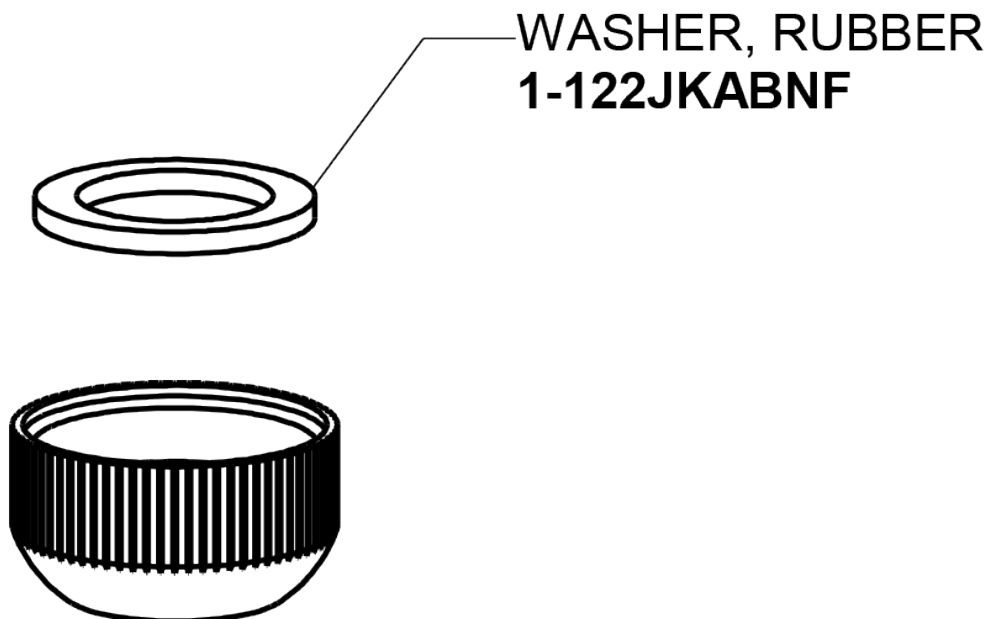

# Repair Parts

521-317XKABCP

Wall-mounted manual sink faucet with 4" centers

**CHICAGO  
FAUCETS** 

a Geberit company

Quixtop outlet with single screen design  
**E1JKABRCF**

4" wristblade handle  
**317-PRJKCP**

INDEX  
BUTTON (RED)  
**633-023JKNF**

SCREW, 10-32 UNC PH 1/2  
**420-020JKNF**

INDEX BUTTON (BLUE)  
**633-123JKNF**