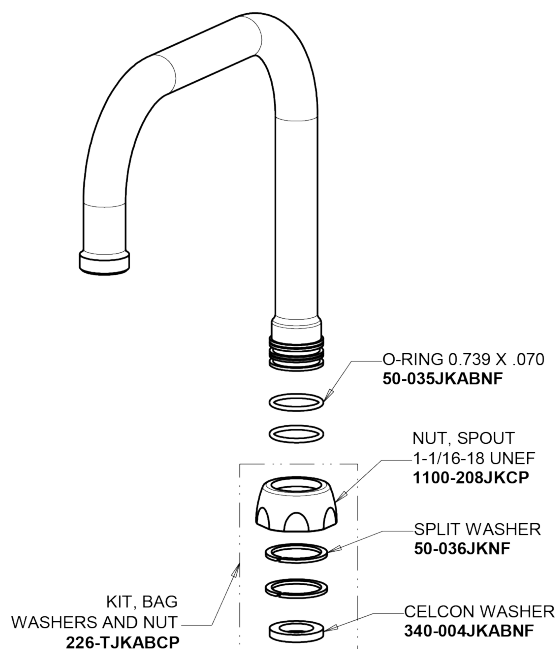

# Repair Parts

521-317XKABCP

Wall-mounted manual sink faucet with 4" centers

**CHICAGO  
FAUCETS**

a Geberit company

Ceramic 1/4-turn operating cartridge

**1-099XKJKABNF**

**1-100XKJKABNF**

6-1/4" rigid/swing double-bend spout

**DB6AJKABCP**

# Repair Parts

521-317XKABCP

Wall-mounted manual sink faucet with 4" centers

**CHICAGO  
FAUCETS** 

a Geberit company

Quixtop outlet with single screen design  
**E1JKABRCF**

4" wristblade handle  
**317-PRJKCP**

INDEX  
BUTTON (RED)  
**633-023JKNF**

SCREW, 10-32 UNC PH 1/2  
**420-020JKNF**

INDEX BUTTON (BLUE)  
**633-123JKNF**