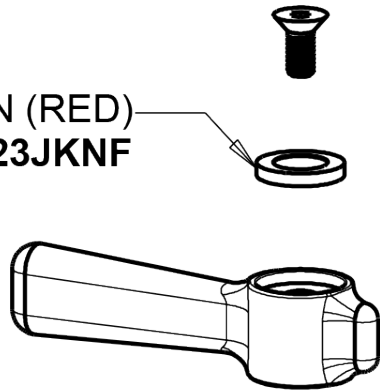

Repair Parts

445-L9RABCP

Wall-mounted manual sink faucet with adjustable centers

**CHICAGO
FAUCETS** 

a Geberit company

Quatern™ compression operating cartridge

1-099XTJKABNF

1-100XTJKABNF

chicagofaucets.com

Repair Parts

445-L9RABCP

Wall-mounted manual sink faucet with adjustable centers

**CHICAGO
FAUCETS** 

a Geberit company

2-3/8" lever handle

369-PRJKCP

INDEX BUTTON (RED)

633-023JKNF

SCREW, 10-32 UNC PH 1/2
420-020JKNF

INDEX BUTTON (BLUE)
633-123JKNF

For Technical Assistance:

Phone: 800-TEC-TRUE (832-8783)

Email: techsupport.us@chicagofaucets.com

2100 South Clearwater Drive