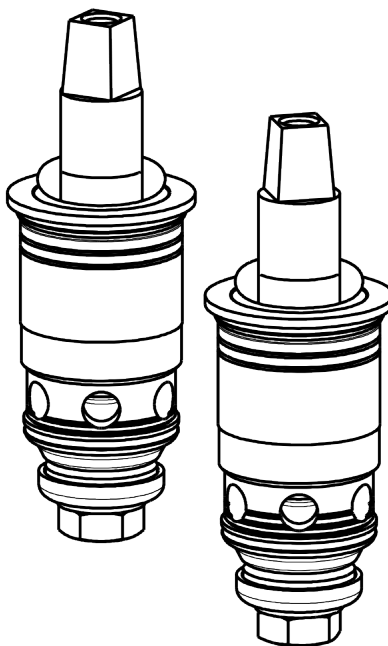

Repair Parts

445-L9RABCP

Wall-mounted manual sink faucet with adjustable centers

**CHICAGO
FAUCETS** 

a Geberit company

Quatern™ compression operating cartridge

1-099XTJKABNF

1-100XTJKABNF

chicagofaucets.com

Repair Parts

445-L9RABCP

Wall-mounted manual sink faucet with adjustable centers

**CHICAGO
FAUCETS** 

a Geberit company

2-3/8" lever handle

369-PRJKCP

INDEX BUTTON (RED)

633-023JKNF

SCREW, 10-32 UNC PH 1/2
420-020JKNF

INDEX BUTTON (BLUE)
633-123JKNF

For Technical Assistance:

Phone: 800-TEC-TRUE (832-8783)

Email: techsupport.us@chicagofaucets.com

2100 South Clearwater Drive