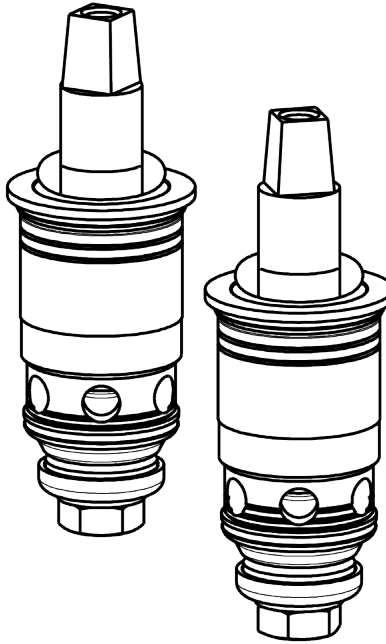

Repair Parts

445-L9E35VPCABCP

Wall-mounted manual sink faucet with adjustable centers

**CHICAGO
FAUCETS** 

a Geberit company

Quatern™ compression operating cartridge

1-099XTJKABNF

1-100XTJKABNF

chicagofaucets.com

Repair Parts

445-L9E35VPCABCP

Wall-mounted manual sink faucet with adjustable centers

**CHICAGO
FAUCETS** 

a Geberit company

2-3/8" lever handle

369-PRJKCP

INDEX BUTTON (RED)

633-023JKNF

SCREW, 10-32 UNC PH 1/2
420-020JKNF

INDEX BUTTON (BLUE)
633-123JKNF

For Technical Assistance:

Phone: 800-TEC-TRUE (832-8783)

Email: techsupport.us@chicagofaucets.com

2100 South Clearwater Drive