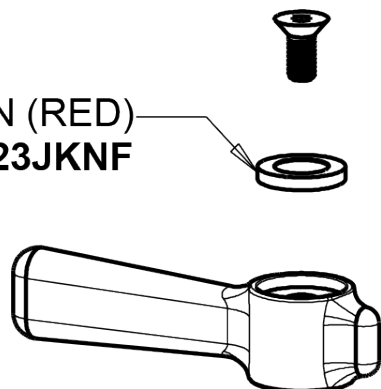

Repair Parts

445-L9E35VPCABCP

Wall-mounted manual sink faucet with adjustable centers

**CHICAGO
FAUCETS** 

a Geberit company

Quatern™ compression operating cartridge

1-099XTJKABNF

1-100XTJKABNF

chicagofaucets.com

Repair Parts

445-L9E35VPCABCP

Wall-mounted manual sink faucet with adjustable centers

**CHICAGO
FAUCETS** 

a Geberit company

2-3/8" lever handle

369-PRJKCP

INDEX BUTTON (RED)

633-023JKNF

SCREW, 10-32 UNC PH 1/2
420-020JKNF

INDEX BUTTON (BLUE)
633-123JKNF

For Technical Assistance:

Phone: 800-TEC-TRUE (832-8783)

Email: techsupport.us@chicagofaucets.com

2100 South Clearwater Drive