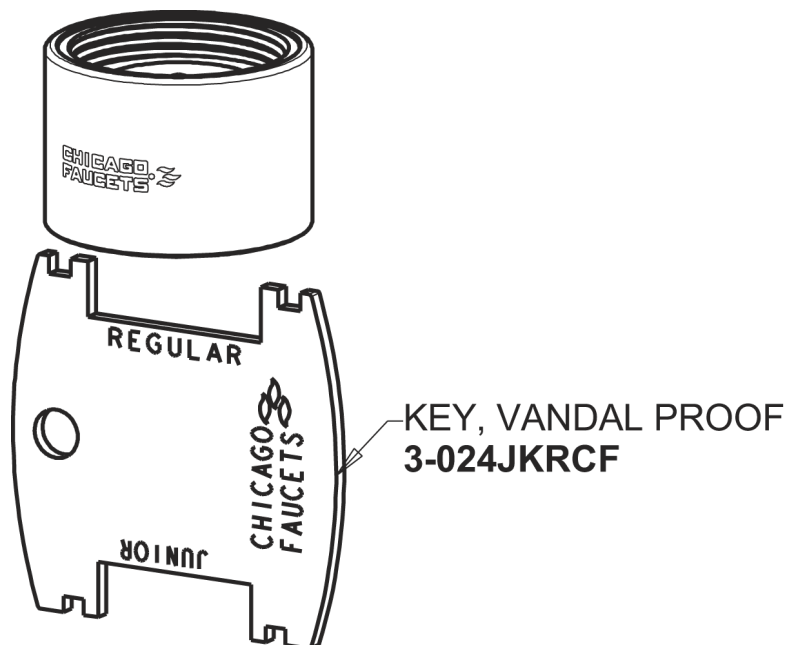

For Technical Assistance:

Phone: 800-TEC-TRUE (832-8783)

Email: techsupport.us@chicagofaucets.com

2100 South Clearwater Drive

Des Plaines, IL 60018

Phone: 847-803-5000

chicagofaucets.com