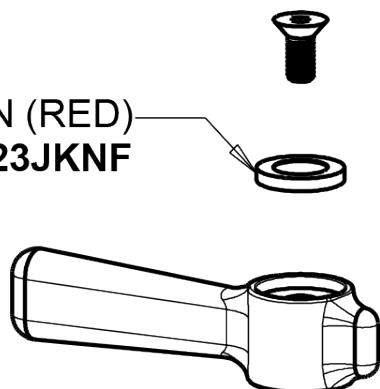

# Repair Parts

445-L8RABCP

Wall-mounted manual sink faucet with adjustable centers

**CHICAGO  
FAUCETS** 

a Geberit company

Pressure compensating Softflo aerator  
**E3JKABCP**

2-3/8" lever handle  
**369-PRJKCP**

INDEX BUTTON (RED)  
**633-023JKNF**

SCREW, 10-32 UNC PH 1/2  
**420-020JKNF**

INDEX BUTTON (BLUE)  
**633-123JKNF**