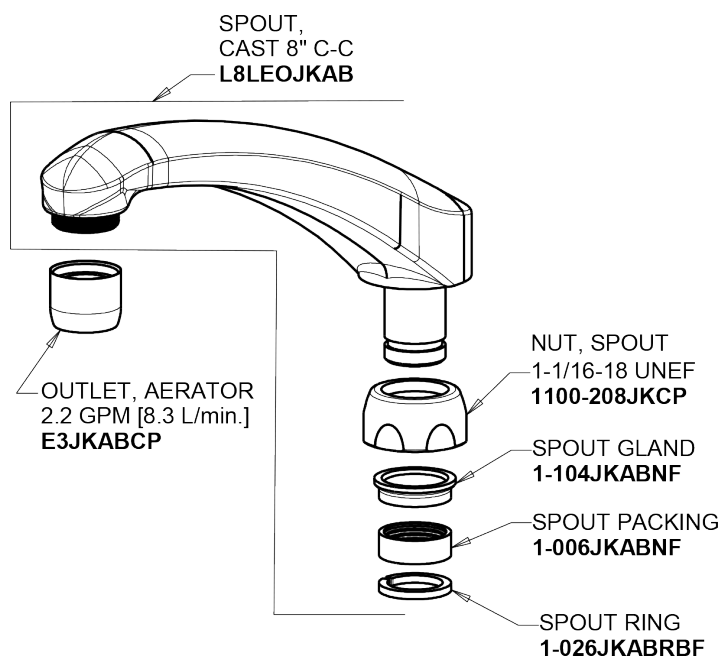

# Repair Parts

445-L8RABCP

Wall-mounted manual sink faucet with adjustable centers

**CHICAGO  
FAUCETS** 

a Geberit company

Quatern™ compression operating cartridge

**1-099XTJKABNF**

**1-100XTJKABNF**

8" L-type swing spout

**L8JKABCP**

INDEX BUTTON (RED)  
**633-023JKNF**

SCREW, 10-32 UNC PH 1/2  
**420-020JKNF**

INDEX BUTTON (BLUE)  
**633-123JKNF**