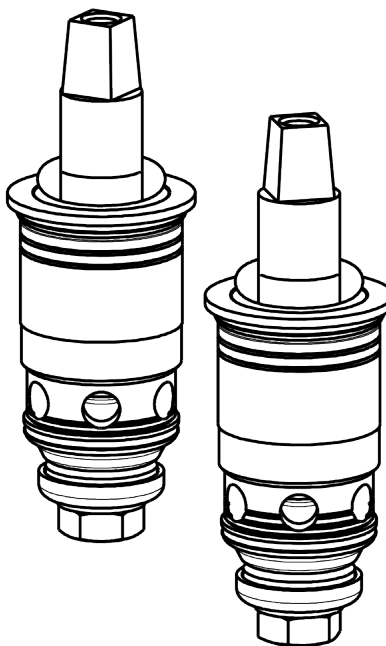

# Repair Parts

445-L8RABCP

Wall-mounted manual sink faucet with adjustable centers

**CHICAGO  
FAUCETS** 

a Geberit company

Quatern™ compression operating cartridge

**1-099XTJKABNF**

**1-100XTJKABNF**

8" L-type swing spout

**L8JKABCP**

INDEX BUTTON (RED)  
**633-023JKNF**

SCREW, 10-32 UNC PH 1/2  
**420-020JKNF**

INDEX BUTTON (BLUE)  
**633-123JKNF**