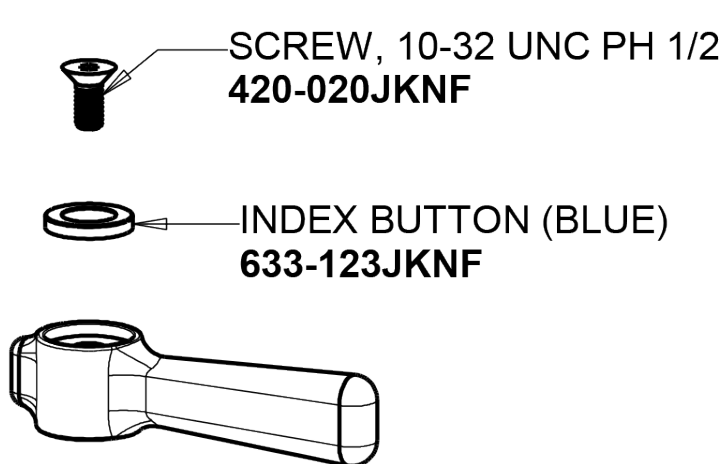

# Repair Parts

445-L8RABCP

Wall-mounted manual sink faucet with adjustable centers

**CHICAGO  
FAUCETS** 

a Geberit company

Pressure compensating Softflo aerator  
**E3JKABCP**

2-3/8" lever handle  
**369-PRJKCP**

INDEX BUTTON (RED)  
**633-023JKNF**

SCREW, 10-32 UNC PH 1/2  
**420-020JKNF**

INDEX BUTTON (BLUE)  
**633-123JKNF**