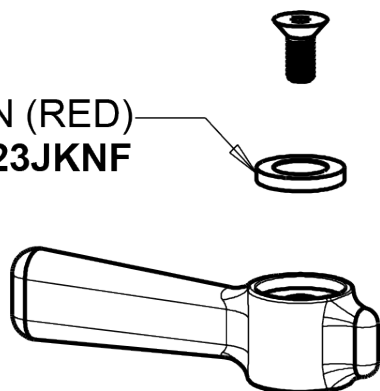

Repair Parts

445-L8E35XKABCP

Wall-mounted manual sink faucet with adjustable centers

**CHICAGO
FAUCETS**

a Geberit company

Ceramic 1/4-turn operating cartridge

1-099XKJKABNF

1-100XKJKABNF

chicagofaucets.com

Repair Parts

445-L8E35XKABCP

Wall-mounted manual sink faucet with adjustable centers

**CHICAGO
FAUCETS** 

a Geberit company

Pressure compensating Softflo aerator
E35JKABCP

2-3/8" lever handle
369-PRJKCP

INDEX BUTTON (RED)
633-023JKNF

SCREW, 10-32 UNC PH 1/2
420-020JKNF

INDEX BUTTON (BLUE)
633-123JKNF

For Technical Assistance:

Phone: 800-TEC-TRUE (832-8783)

Email: techsupport.us@chicagofaucets.com

2100 South Clearwater Drive