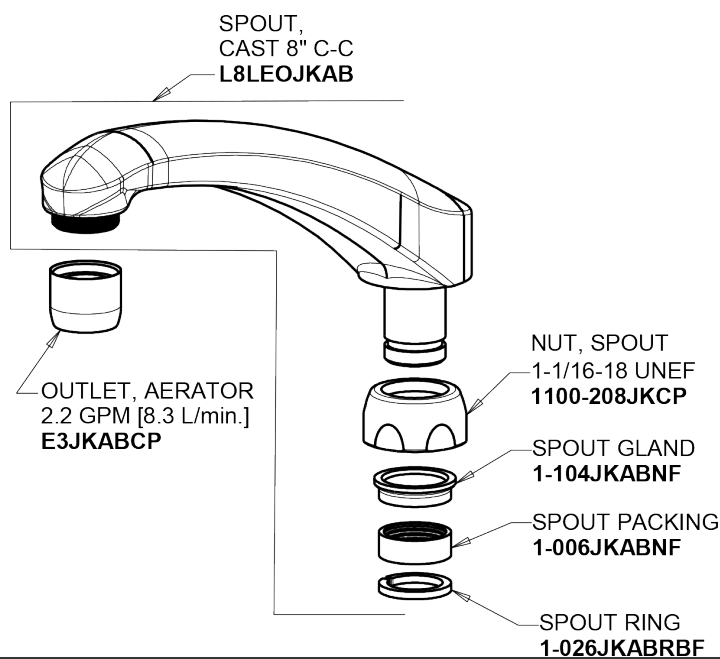

Repair Parts

445-L8E35XKABCP

Wall-mounted manual sink faucet with adjustable centers

**CHICAGO
FAUCETS**

a Geberit company

Ceramic 1/4-turn operating cartridge

1-099XKJKABNF

1-100XKJKABNF

8" L-type swing spout

L8JKABCP

For Technical Assistance:

Phone: 800-TEC-TRUE (832-8783)

Email: techsupport.us@chicagofaucets.com

2100 South Clearwater Drive

Des Plaines, IL 60018

Phone: 847-803-5000

chicagofaucets.com

Repair Parts

445-L8E35XKABCP

Wall-mounted manual sink faucet with adjustable centers

**CHICAGO
FAUCETS** 

a Geberit company

Pressure compensating Softflo aerator
E35JKABCP

2-3/8" lever handle
369-PRJKCP

INDEX BUTTON (RED)
633-023JKNF

SCREW, 10-32 UNC PH 1/2
420-020JKNF

INDEX BUTTON (BLUE)
633-123JKNF

For Technical Assistance:

Phone: 800-TEC-TRUE (832-8783)

Email: techsupport.us@chicagofaucets.com

2100 South Clearwater Drive