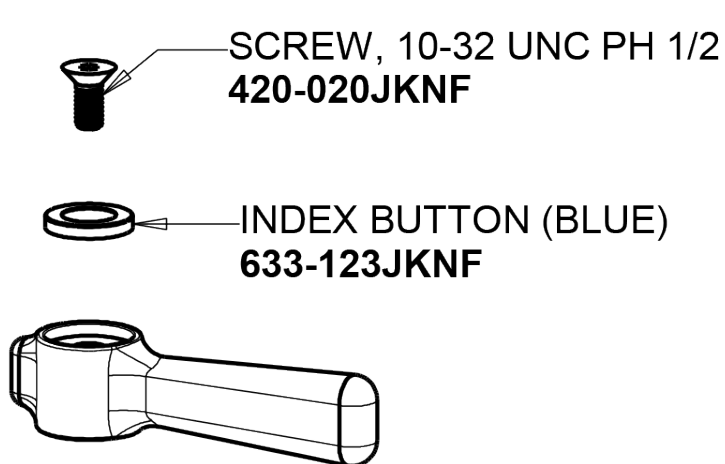

Repair Parts

445-L8E35XKABCP

Wall-mounted manual sink faucet with adjustable centers

**CHICAGO
FAUCETS**

a Geberit company

Ceramic 1/4-turn operating cartridge

1-099XKJKABNF

1-100XKJKABNF

chicagofaucets.com

Repair Parts

445-L8E35XKABCP

Wall-mounted manual sink faucet with adjustable centers

**CHICAGO
FAUCETS** 

a Geberit company

Pressure compensating Softflo aerator
E35JKABCP

2-3/8" lever handle
369-PRJKCP

INDEX BUTTON (RED)
633-023JKNF

SCREW, 10-32 UNC PH 1/2
420-020JKNF

INDEX BUTTON (BLUE)
633-123JKNF

For Technical Assistance:

Phone: 800-TEC-TRUE (832-8783)

Email: techsupport.us@chicagofaucets.com

2100 South Clearwater Drive