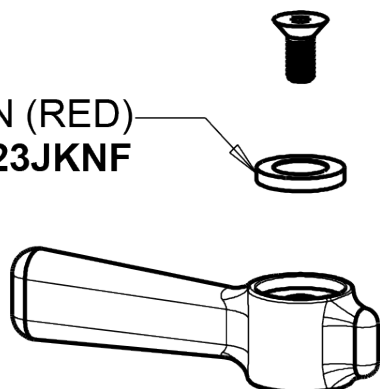

Repair Parts

445-L12XKABCP

Wall-mounted manual sink faucet with adjustable centers

**CHICAGO
FAUCETS**

a Geberit company

Ceramic 1/4-turn operating cartridge

1-099XKJKABNF

1-100XKJKABNF

chicagofaucets.com

Repair Parts

445-L12XKABCP

Wall-mounted manual sink faucet with adjustable centers

**CHICAGO
FAUCETS** 

a Geberit company

Pressure compensating Softflo aerator
E3JKABCP

2-3/8" lever handle
369-PRJKCP

INDEX BUTTON (RED)
633-023JKNF

SCREW, 10-32 UNC PH 1/2
420-020JKNF

INDEX BUTTON (BLUE)
633-123JKNF

For Technical Assistance:

Phone: 800-TEC-TRUE (832-8783)

Email: techsupport.us@chicagofaucets.com

2100 South Clearwater Drive