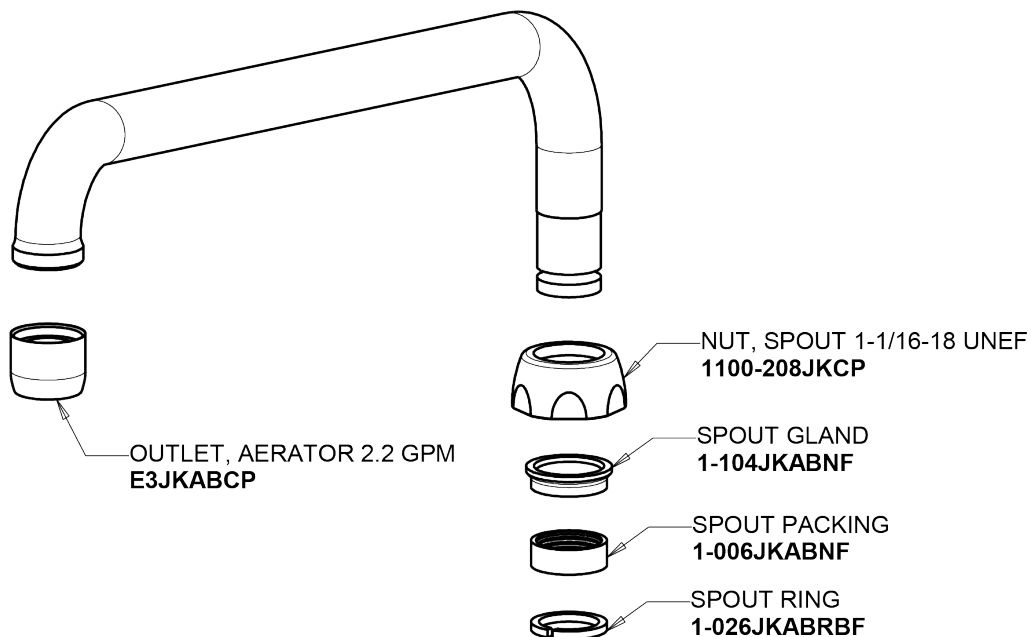

Repair Parts

445-L12XKABCP

Wall-mounted manual sink faucet with adjustable centers

**CHICAGO
FAUCETS**

a Geberit company

Ceramic 1/4-turn operating cartridge

1-099XKJKABNF

1-100XKJKABNF

12" L-type swing spout

L12JKABCP

For Technical Assistance:

Phone: 800-TEC-TRUE (832-8783)

Email: techsupport.us@chicagofaucets.com

2100 South Clearwater Drive

Des Plaines, IL 60018

Phone: 847-803-5000

chicagofaucets.com

Repair Parts

445-L12XKABCP

Wall-mounted manual sink faucet with adjustable centers

**CHICAGO
FAUCETS** 

a Geberit company

Pressure compensating Softflo aerator
E3JKABCP

2-3/8" lever handle
369-PRJKCP

INDEX BUTTON (RED)
633-023JKNF

SCREW, 10-32 UNC PH 1/2
420-020JKNF

INDEX BUTTON (BLUE)
633-123JKNF

For Technical Assistance:

Phone: 800-TEC-TRUE (832-8783)

Email: techsupport.us@chicagofaucets.com

2100 South Clearwater Drive