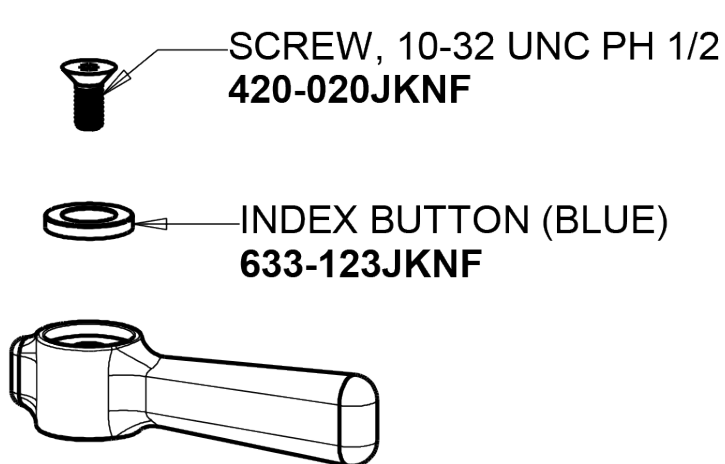

Repair Parts

445-L12XKABCP

Wall-mounted manual sink faucet with adjustable centers

**CHICAGO
FAUCETS**

a Geberit company

Ceramic 1/4-turn operating cartridge

1-099XKJKABNF

1-100XKJKABNF

chicagofaucets.com

Repair Parts

445-L12XKABCP

Wall-mounted manual sink faucet with adjustable centers

**CHICAGO
FAUCETS** 

a Geberit company

Pressure compensating Softflo aerator
E3JKABCP

2-3/8" lever handle
369-PRJKCP

INDEX BUTTON (RED)
633-023JKNF

SCREW, 10-32 UNC PH 1/2
420-020JKNF

INDEX BUTTON (BLUE)
633-123JKNF

For Technical Assistance:

Phone: 800-TEC-TRUE (832-8783)

Email: techsupport.us@chicagofaucets.com

2100 South Clearwater Drive