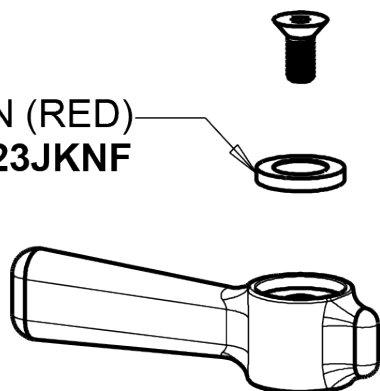

Repair Parts

445-GN8AE35RABCP

Wall-mounted manual sink faucet with adjustable centers

**CHICAGO
FAUCETS** 

a Geberit company

Quaturn™ compression operating cartridge

1-099XTJKABNF

1-100XTJKABNF

chicagofaucets.com

Repair Parts

445-GN8AE35RABCP

Wall-mounted manual sink faucet with adjustable centers

**CHICAGO
FAUCETS** 

a Geberit company

Pressure compensating Softflo aerator
E35JKABCP

2-3/8" lever handle
369-PRJKCP

INDEX BUTTON (RED)
633-023JKNF

SCREW, 10-32 UNC PH 1/2
420-020JKNF

INDEX BUTTON (BLUE)
633-123JKNF

For Technical Assistance:

Phone: 800-TEC-TRUE (832-8783)

Email: techsupport.us@chicagofaucets.com

2100 South Clearwater Drive