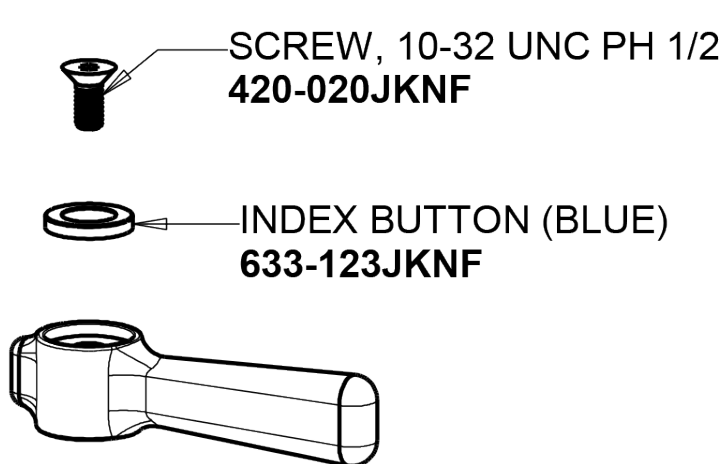

chicagofaucets.com

Repair Parts

445-GN8AE35RABCP

Wall-mounted manual sink faucet with adjustable centers

**CHICAGO
FAUCETS** 

a Geberit company

Pressure compensating Softflo aerator
E35JKABCP

2-3/8" lever handle
369-PRJKCP

INDEX BUTTON (RED)
633-023JKNF

SCREW, 10-32 UNC PH 1/2
420-020JKNF

INDEX BUTTON (BLUE)
633-123JKNF

For Technical Assistance:

Phone: 800-TEC-TRUE (832-8783)

Email: techsupport.us@chicagofaucets.com

2100 South Clearwater Drive