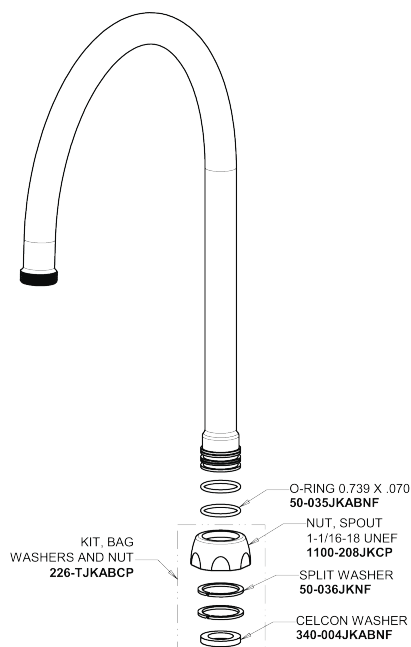

Repair Parts

445-GN8AE35RABCP

Wall-mounted manual sink faucet with adjustable centers

**CHICAGO
FAUCETS** 

a Geberit company

Quaturn™ compression operating cartridge

1-099XTJKABNF

1-100XTJKABNF

8" rigid/swing gooseneck spout

GN8AJKABCP

For Technical Assistance:

Phone: 800-TEC-TRUE (832-8783)

Email: techsupport.us@chicagofaucets.com

2100 South Clearwater Drive

Des Plaines, IL 60018

Phone: 847-803-5000

chicagofaucets.com

Repair Parts

445-GN8AE35RABCP

Wall-mounted manual sink faucet with adjustable centers

**CHICAGO
FAUCETS** 

a Geberit company

Pressure compensating Softflo aerator
E35JKABCP

2-3/8" lever handle
369-PRJKCP

INDEX BUTTON (RED)
633-023JKNF

SCREW, 10-32 UNC PH 1/2
420-020JKNF

INDEX BUTTON (BLUE)
633-123JKNF

For Technical Assistance:

Phone: 800-TEC-TRUE (832-8783)

Email: techsupport.us@chicagofaucets.com

2100 South Clearwater Drive