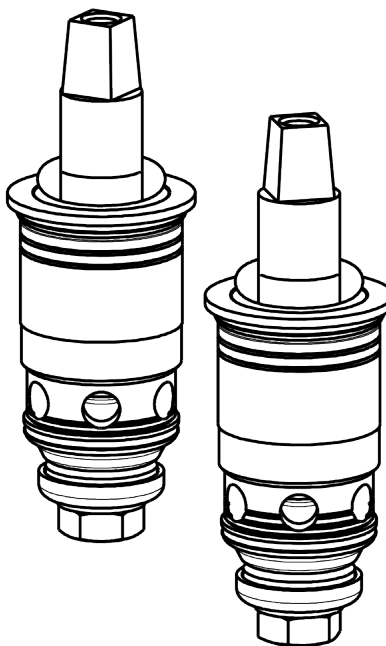

Repair Parts

445-GN8AE35RABCP

Wall-mounted manual sink faucet with adjustable centers

**CHICAGO
FAUCETS** 

a Geberit company

Quaturn™ compression operating cartridge

1-099XTJKABNF

1-100XTJKABNF

8" rigid/swing gooseneck spout

GN8AJKABCP

For Technical Assistance:

Phone: 800-TEC-TRUE (832-8783)

Email: techsupport.us@chicagofaucets.com

2100 South Clearwater Drive

Des Plaines, IL 60018

Phone: 847-803-5000

chicagofaucets.com

Repair Parts

445-GN8AE35RABCP

Wall-mounted manual sink faucet with adjustable centers

**CHICAGO
FAUCETS** 

a Geberit company

Pressure compensating Softflo aerator
E35JKABCP

2-3/8" lever handle
369-PRJKCP

INDEX BUTTON (RED)
633-023JKNF

SCREW, 10-32 UNC PH 1/2
420-020JKNF

INDEX BUTTON (BLUE)
633-123JKNF

For Technical Assistance:

Phone: 800-TEC-TRUE (832-8783)

Email: techsupport.us@chicagofaucets.com

2100 South Clearwater Drive