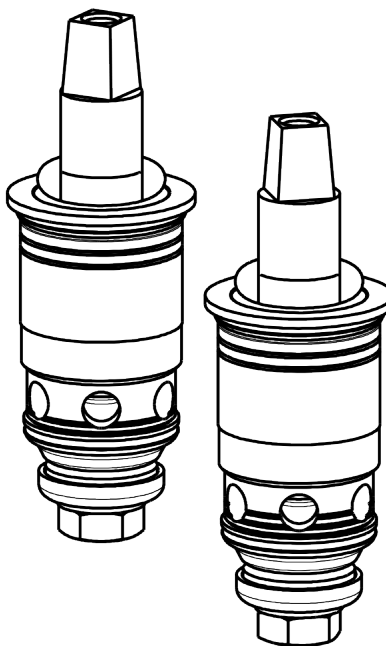

Repair Parts

445-DJ18E1ABCP

Wall-mounted manual sink faucet with adjustable centers

**CHICAGO
FAUCETS** 

a Geberit company

Quatern™ compression operating cartridge

1-099XTJKABNF

1-100XTJKABNF

chicagofaucets.com

Repair Parts

445-DJ18E1ABCP

Wall-mounted manual sink faucet with adjustable centers

**CHICAGO
FAUCETS** 

a Geberit company

2-3/8" lever handle

369-PRJKCP

INDEX BUTTON (RED)

633-023JKNF

SCREW, 10-32 UNC PH 1/2
420-020JKNF

INDEX BUTTON (BLUE)

633-123JKNF

For Technical Assistance:

Phone: 800-TEC-TRUE (832-8783)

Email: techsupport.us@chicagofaucets.com