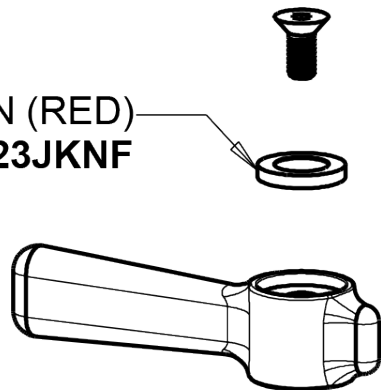

Repair Parts

445-DJ18E1ABCP

Wall-mounted manual sink faucet with adjustable centers

**CHICAGO
FAUCETS** 

a Geberit company

Quatern™ compression operating cartridge

1-099XTJKABNF

1-100XTJKABNF

chicagofaucets.com

Repair Parts

445-DJ18E1ABCP

Wall-mounted manual sink faucet with adjustable centers

**CHICAGO
FAUCETS** 

a Geberit company

2-3/8" lever handle

369-PRJKCP

INDEX BUTTON (RED)

633-023JKNF

SCREW, 10-32 UNC PH 1/2
420-020JKNF

INDEX BUTTON (BLUE)

633-123JKNF

For Technical Assistance:

Phone: 800-TEC-TRUE (832-8783)

Email: techsupport.us@chicagofaucets.com