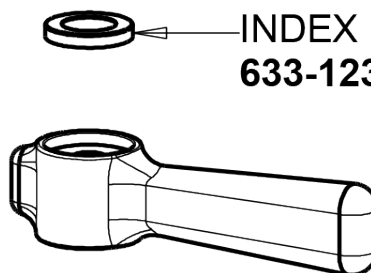

chicagofaucets.com

Repair Parts

445-DJ18E1ABCP

Wall-mounted manual sink faucet with adjustable centers

**CHICAGO
FAUCETS** 

a Geberit company

2-3/8" lever handle

369-PRJKCP

INDEX BUTTON (RED)

633-023JKNF

SCREW, 10-32 UNC PH 1/2
420-020JKNF

INDEX BUTTON (BLUE)

633-123JKNF

For Technical Assistance:

Phone: 800-TEC-TRUE (832-8783)

Email: techsupport.us@chicagofaucets.com