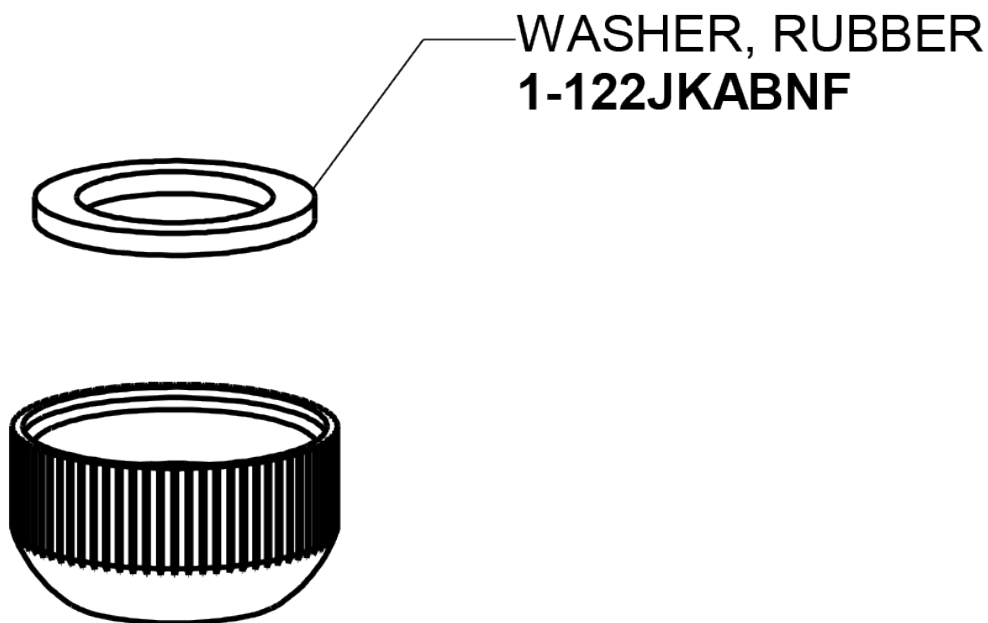

Repair Parts

445-DJ18E1ABCP

Wall-mounted manual sink faucet with adjustable centers

**CHICAGO
FAUCETS** 

a Geberit company

Quatern™ compression operating cartridge

1-099XTJKABNF

1-100XTJKABNF

Quixtop outlet with single screen design

E1JKABRCF

For Technical Assistance:

Phone: 800-TEC-TRUE (832-8783)

Email: techsupport.us@chicagofaucets.com

2100 South Clearwater Drive

Des Plaines, IL 60018

Phone: 847-803-5000

chicagofaucets.com

Repair Parts

445-DJ18E1ABCP

Wall-mounted manual sink faucet with adjustable centers

**CHICAGO
FAUCETS** 

a Geberit company

2-3/8" lever handle

369-PRJKCP

INDEX BUTTON (RED)

633-023JKNF

SCREW, 10-32 UNC PH 1/2
420-020JKNF

INDEX BUTTON (BLUE)

633-123JKNF

For Technical Assistance:

Phone: 800-TEC-TRUE (832-8783)

Email: techsupport.us@chicagofaucets.com