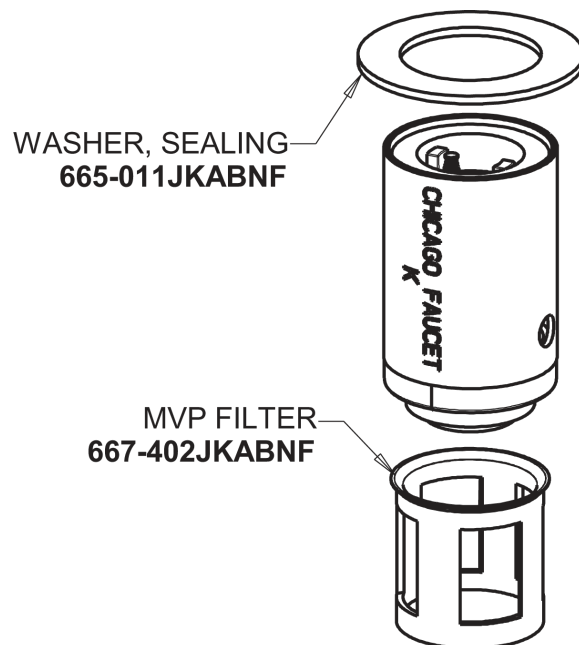

# Repair Parts

405-HE64VP665AB

Deck-mounted metering sink faucet with adjustable centers

**CHICAGO  
FAUCETS** 

a Geberit company

MVP metering cartridge

**665-190JKABNF**

**671-XJKABNF**

Pressure compensating laminar flow non-aerating outlet

**E64VPJKABCP**