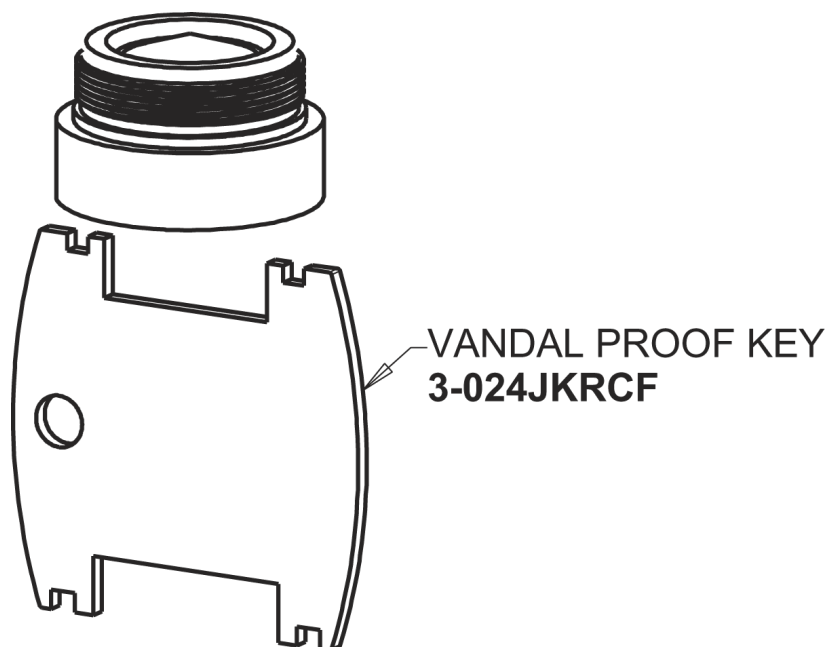

# Repair Parts

405-HE64VP665AB

Deck-mounted metering sink faucet with adjustable centers

**CHICAGO  
FAUCETS** 

a Geberit company

MVP metering cartridge

**665-190JKABNF**

**671-XJKABNF**

Pressure compensating laminar flow non-aerating outlet

**E64VPJKABCP**