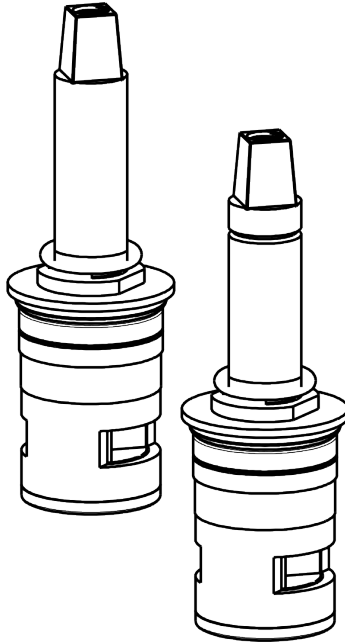

Repair Parts

405-HE37VP390XKAB

Deck-mounted manual sink faucet with adjustable centers

**CHICAGO
FAUCETS** 

a Geberit company

Ceramic 1/4-turn operating cartridge

377-XKLHJKABNF

377-XKRHJKABNF

Pressure compensating laminar flow non-aerating outlet

E37VPJKABCP

For Technical Assistance:

Phone: 800-TEC-TRUE (832-8783)

Email: techsupport.us@chicagofaucets.com

2100 South Clearwater Drive

Des Plaines, IL 60018

Phone: 847-803-5000

chicagofaucets.com

Repair Parts

405-HE37VP390XKAB

Deck-mounted manual sink faucet with adjustable centers

**CHICAGO
FAUCETS** 

a Geberit company

2-3/8" lever handle

390-PRJKCP

INDEX BUTTON (RED)
633-023JKNF

SCREW 10-32 UNC PH 1/2
420-020JKNF

INDEX BUTTON (BLUE)
633-123JKNF

For Technical Assistance:

Phone: 800-TEC-TRUE (832-8783)

Email: techsupport.us@chicagofaucets.com