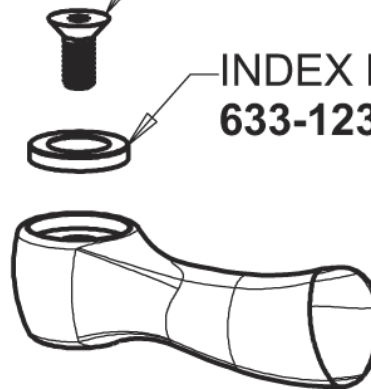

Repair Parts

405-HE37VP390XKAB

Deck-mounted manual sink faucet with adjustable centers

**CHICAGO
FAUCETS** 

a Geberit company

Ceramic 1/4-turn operating cartridge

377-XKLHJKABNF

377-XKRHJKABNF

Pressure compensating laminar flow non-aerating outlet

E37VPJKABCP

For Technical Assistance:

Phone: 800-TEC-TRUE (832-8783)

Email: techsupport.us@chicagofaucets.com

2100 South Clearwater Drive

Des Plaines, IL 60018

Phone: 847-803-5000

chicagofaucets.com

Repair Parts

405-HE37VP390XKAB

Deck-mounted manual sink faucet with adjustable centers

**CHICAGO
FAUCETS** 

a Geberit company

2-3/8" lever handle

390-PRJKCP

INDEX BUTTON (RED)
633-023JKNF

SCREW 10-32 UNC PH 1/2
420-020JKNF

INDEX BUTTON (BLUE)
633-123JKNF

For Technical Assistance:

Phone: 800-TEC-TRUE (832-8783)

Email: techsupport.us@chicagofaucets.com