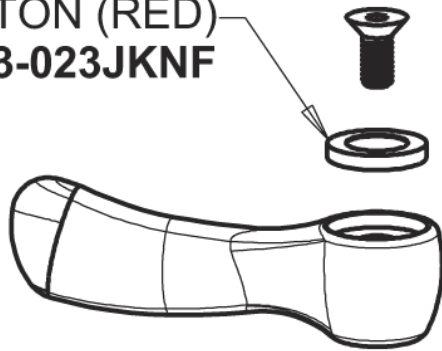

Repair Parts

405-HE37VP390XKAB

Deck-mounted manual sink faucet with adjustable centers

**CHICAGO
FAUCETS** 

a Geberit company

Ceramic 1/4-turn operating cartridge

377-XKLHJKABNF

377-XKRHJKABNF

Phone: 847-803-5000

chicagofaucets.com

Repair Parts

405-HE37VP390XKAB

Deck-mounted manual sink faucet with adjustable centers

**CHICAGO
FAUCETS** 

a Geberit company

2-3/8" lever handle

390-PRJKCP

INDEX BUTTON (RED)
633-023JKNF

SCREW 10-32 UNC PH 1/2
420-020JKNF

INDEX BUTTON (BLUE)
633-123JKNF

For Technical Assistance:

Phone: 800-TEC-TRUE (832-8783)

Email: techsupport.us@chicagofaucets.com