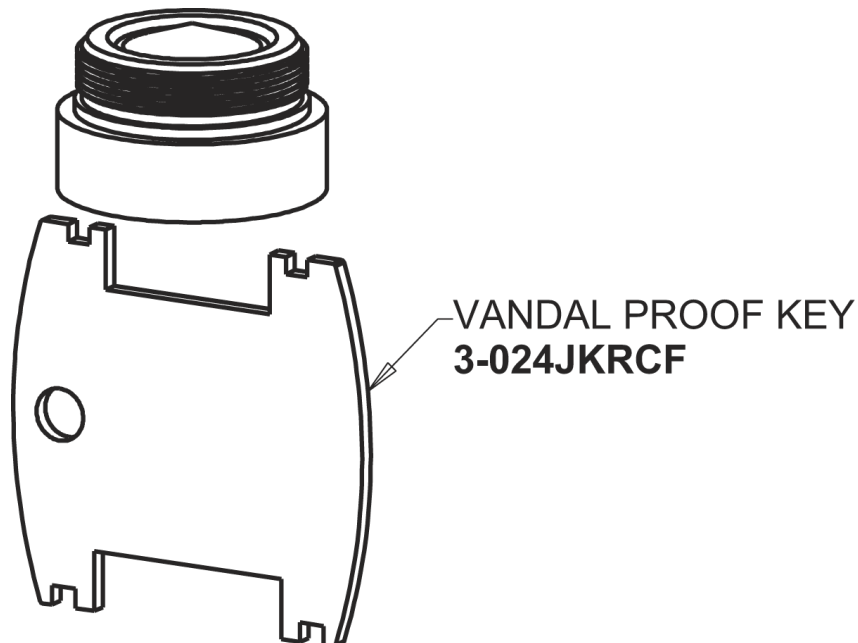

Repair Parts

405-HE37VP390XKAB

Deck-mounted manual sink faucet with adjustable centers

**CHICAGO
FAUCETS** 

a Geberit company

Ceramic 1/4-turn operating cartridge

377-XKLHJKABNF

377-XKRHJKABNF

Pressure compensating laminar flow non-aerating outlet

E37VPJKABCP

For Technical Assistance:

Phone: 800-TEC-TRUE (832-8783)

Email: techsupport.us@chicagofaucets.com

2100 South Clearwater Drive

Des Plaines, IL 60018

Phone: 847-803-5000

chicagofaucets.com

Repair Parts

405-HE37VP390XKAB

Deck-mounted manual sink faucet with adjustable centers

**CHICAGO
FAUCETS** 

a Geberit company

2-3/8" lever handle

390-PRJKCP

INDEX BUTTON (RED)
633-023JKNF

SCREW 10-32 UNC PH 1/2
420-020JKNF

INDEX BUTTON (BLUE)
633-123JKNF

For Technical Assistance:

Phone: 800-TEC-TRUE (832-8783)

Email: techsupport.us@chicagofaucets.com