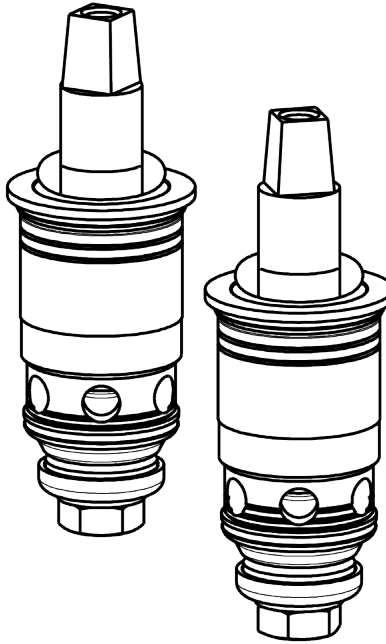

Repair Parts

201-AVPC1000ABCP

Deck-mounted manual sink faucet with 8" centers

**CHICAGO
FAUCETS** 

a Geberit company

Quatern™ compression operating cartridge

1-099XTJKABNF

1-100XTJKABNF

chicagofaucets.com

Repair Parts

201-AVPC1000ABCP

Deck-mounted manual sink faucet with 8" centers

**CHICAGO
FAUCETS** 

a Geberit company

2" canopy single-wing handle
1000-PRJKCP

INDEX
BUTTON (RED)
633-023JKNF

SCREW,
10-32 UNC PH 1/2
420-020JKNF

INDEX
BUTTON (BLUE)
633-123JKNF

For Technical Assistance:

Phone: 800-TEC-TRUE (832-8783)

Email: techsupport.us@chicagofaucets.com

2100 South Clearwater Drive

Des Plaines, IL 60018