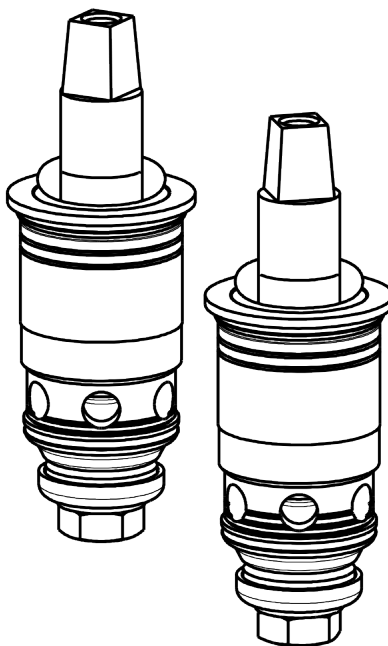

Repair Parts

201-AGN8AE3V1000AB

Deck-mounted manual sink faucet with 8" centers

**CHICAGO
FAUCETS** 

a Geberit company

Quaturn™ compression operating cartridge

1-099XTJKABNF

1-100XTJKABNF

8" rigid/swing gooseneck spout

GN8AJKABCP

For Technical Assistance:

Phone: 800-TEC-TRUE (832-8783)

Email: techsupport.us@chicagofaucets.com

2100 South Clearwater Drive

Des Plaines, IL 60018

Phone: 847-803-5000

chicagofaucets.com

Repair Parts

201-AGN8AE3V1000AB

Deck-mounted manual sink faucet with 8" centers

**CHICAGO
FAUCETS** 

a Geberit company

Pressure compensating Softflo aerator
E3VPJKABCP

2" canopy single-wing handle
1000-PRJKCP

INDEX
BUTTON (RED)
633-023JKNF

SCREW,
10-32 UNC PH 1/2
420-020JKNF

INDEX
BUTTON (BLUE)
633-123JKNF

For Technical Assistance:

Phone: 800-TEC-TRUE (832-8783)

Email: techsupport.us@chicagofaucets.com

2100 South Clearwater Drive