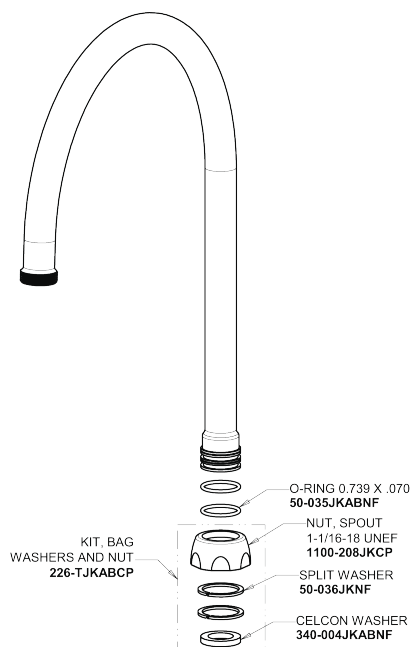

Repair Parts

201-AGN8AE3V1000AB

Deck-mounted manual sink faucet with 8" centers

**CHICAGO
FAUCETS** 

a Geberit company

Quaturn™ compression operating cartridge

1-099XTJKABNF

1-100XTJKABNF

8" rigid/swing gooseneck spout

GN8AJKABCP

For Technical Assistance:

Phone: 800-TEC-TRUE (832-8783)

Email: techsupport.us@chicagofaucets.com

2100 South Clearwater Drive

Des Plaines, IL 60018

Phone: 847-803-5000

chicagofaucets.com

Repair Parts

201-AGN8AE3V1000AB

Deck-mounted manual sink faucet with 8" centers

**CHICAGO
FAUCETS** 

a Geberit company

Pressure compensating Softflo aerator
E3VPJKABCP

2" canopy single-wing handle
1000-PRJKCP

INDEX
BUTTON (RED)
633-023JKNF

SCREW,
10-32 UNC PH 1/2
420-020JKNF

INDEX
BUTTON (BLUE)
633-123JKNF

For Technical Assistance:

Phone: 800-TEC-TRUE (832-8783)

Email: techsupport.us@chicagofaucets.com

2100 South Clearwater Drive