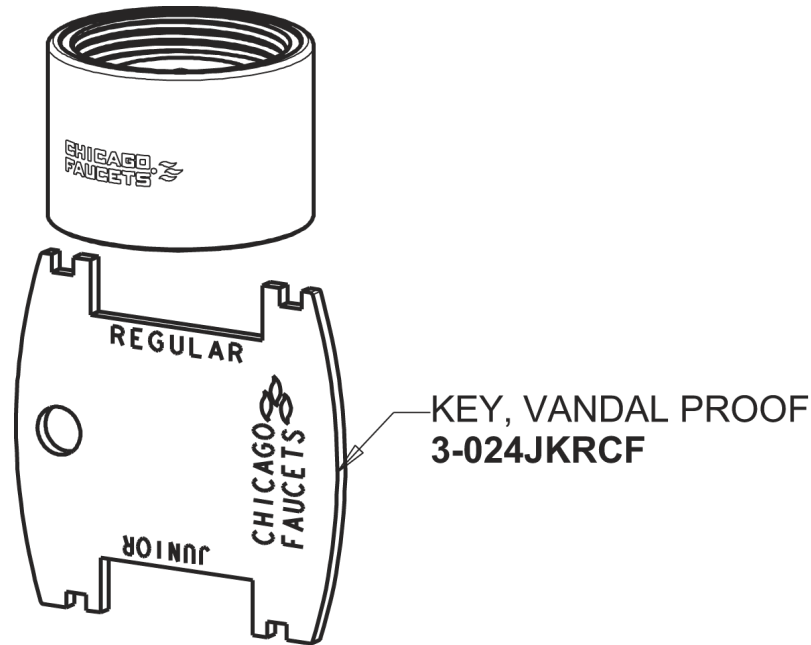

Repair Parts

201-AGN8AE3V1000AB

Deck-mounted manual sink faucet with 8" centers

**CHICAGO
FAUCETS** 

a Geberit company

Quaturn™ compression operating cartridge

1-099XTJKABNF

1-100XTJKABNF

chicagofaucets.com

Repair Parts

201-AGN8AE3V1000AB

Deck-mounted manual sink faucet with 8" centers

**CHICAGO
FAUCETS** 

a Geberit company

Pressure compensating Softflo aerator
E3VPJKABCP

2" canopy single-wing handle
1000-PRJKCP

INDEX
BUTTON (RED)
633-023JKNF

SCREW,
10-32 UNC PH 1/2
420-020JKNF

INDEX
BUTTON (BLUE)
633-123JKNF

For Technical Assistance:

Phone: 800-TEC-TRUE (832-8783)

Email: techsupport.us@chicagofaucets.com

2100 South Clearwater Drive