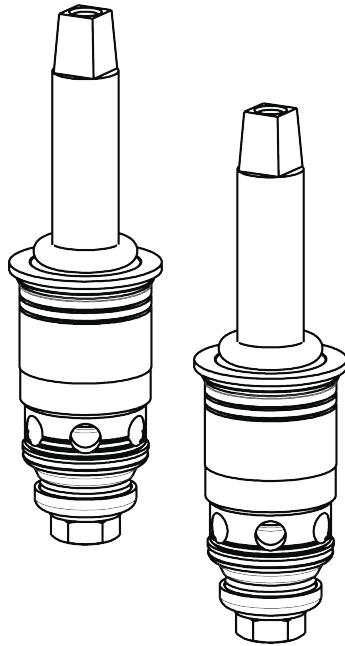

Repair Parts

201-A317VPAABCP

Deck-mounted manual sink faucet with 8" centers

**CHICAGO
FAUCETS** 

a Geberit company

Quatern™ compression operating cartridge

377-XTLHJKABNF

377-XTRHJKABNF

chicagofaucets.com

Repair Parts

201-A317VPAABCP

Deck-mounted manual sink faucet with 8" centers

**CHICAGO
FAUCETS** 

a Geberit company

4" wristblade handle

317-PRJKCP

INDEX

BUTTON (RED)

633-023JKNF

SCREW, 10-32 UNC PH 1/2

420-020JKNF

INDEX BUTTON (BLUE)

633-123JKNF

For Technical Assistance: