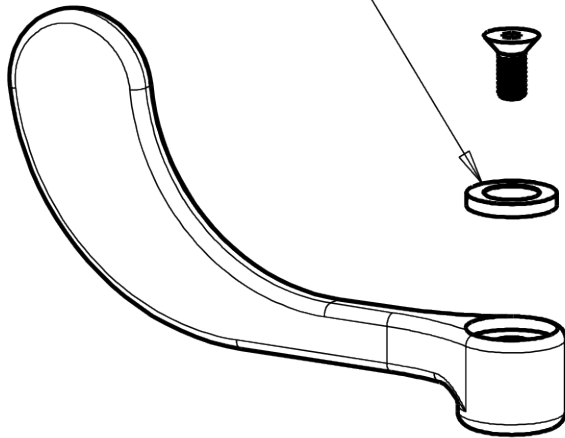

Repair Parts

201-A317VPAABCP

Deck-mounted manual sink faucet with 8" centers

**CHICAGO
FAUCETS** 

a Geberit company

Quatern™ compression operating cartridge

377-XTLHJKABNF

377-XTRHJKABNF

chicagofaucets.com

Repair Parts

201-A317VPAABCP

Deck-mounted manual sink faucet with 8" centers

**CHICAGO
FAUCETS** 

a Geberit company

4" wristblade handle

317-PRJKCP

INDEX

BUTTON (RED)

633-023JKNF

SCREW, 10-32 UNC PH 1/2

420-020JKNF

INDEX BUTTON (BLUE)

633-123JKNF

For Technical Assistance: