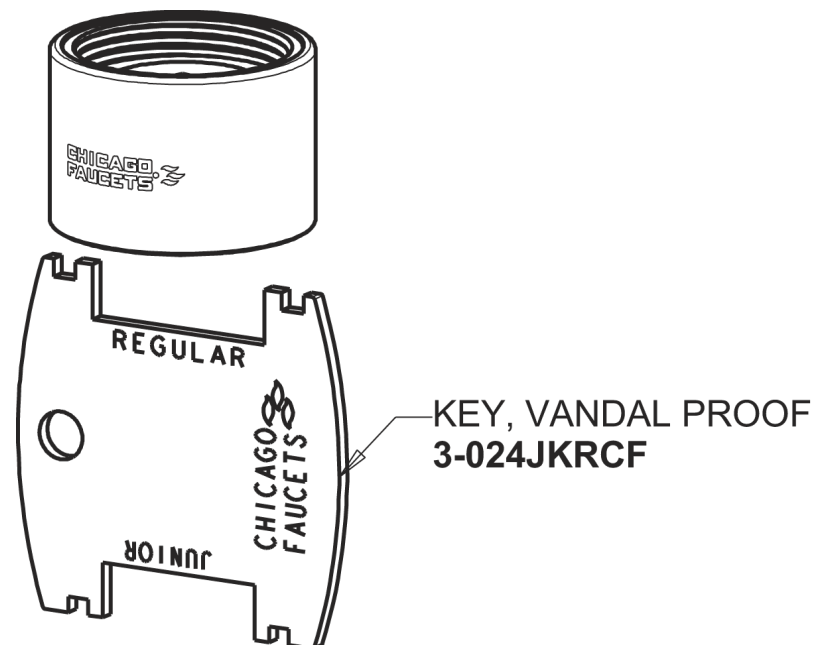

For Technical Assistance:

Phone: 800-TEC-TRUE (832-8783)

Email: techsupport.us@chicagofaucets.com

2100 South Clearwater Drive

Des Plaines, IL 60018

Phone: 847-803-5000

chicagofaucets.com