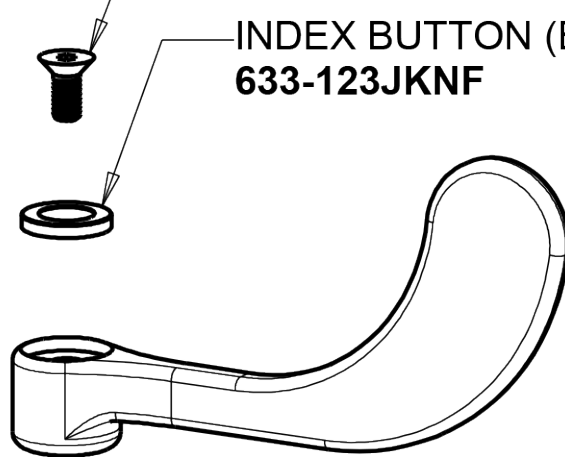

Repair Parts

201-A317VPAABCP

Deck-mounted manual sink faucet with 8" centers

**CHICAGO
FAUCETS** 

a Geberit company

Quatern™ compression operating cartridge

377-XTLHJKABNF

377-XTRHJKABNF

chicagofaucets.com

Repair Parts

201-A317VPAABCP

Deck-mounted manual sink faucet with 8" centers

**CHICAGO
FAUCETS** 

a Geberit company

4" wristblade handle

317-PRJKCP

INDEX

BUTTON (RED)

633-023JKNF

SCREW, 10-32 UNC PH 1/2

420-020JKNF

INDEX BUTTON (BLUE)

633-123JKNF

For Technical Assistance: