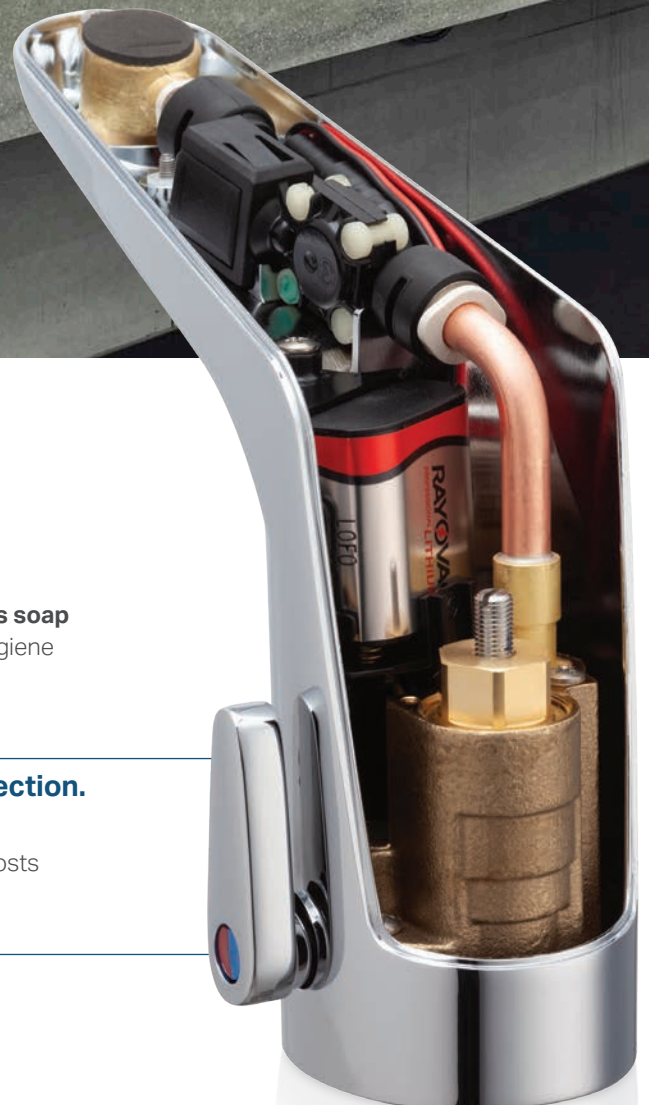

The complete solution.

Above-deck electronics and integrated scald protection* make the E-Tronic 80 easy to select, easy to specify, and easy to install in any commercial restroom application.

Pair the faucet with a **matching touchless soap dispenser** for the ultimate in restroom hygiene and convenience.

Available with **built-in ASSE 1070 certified scald protection.**

1. Built-in scald protection means:
2. Faster installation and lower labor costs
   - Fewer potential leak points
   - Safer installation, every time