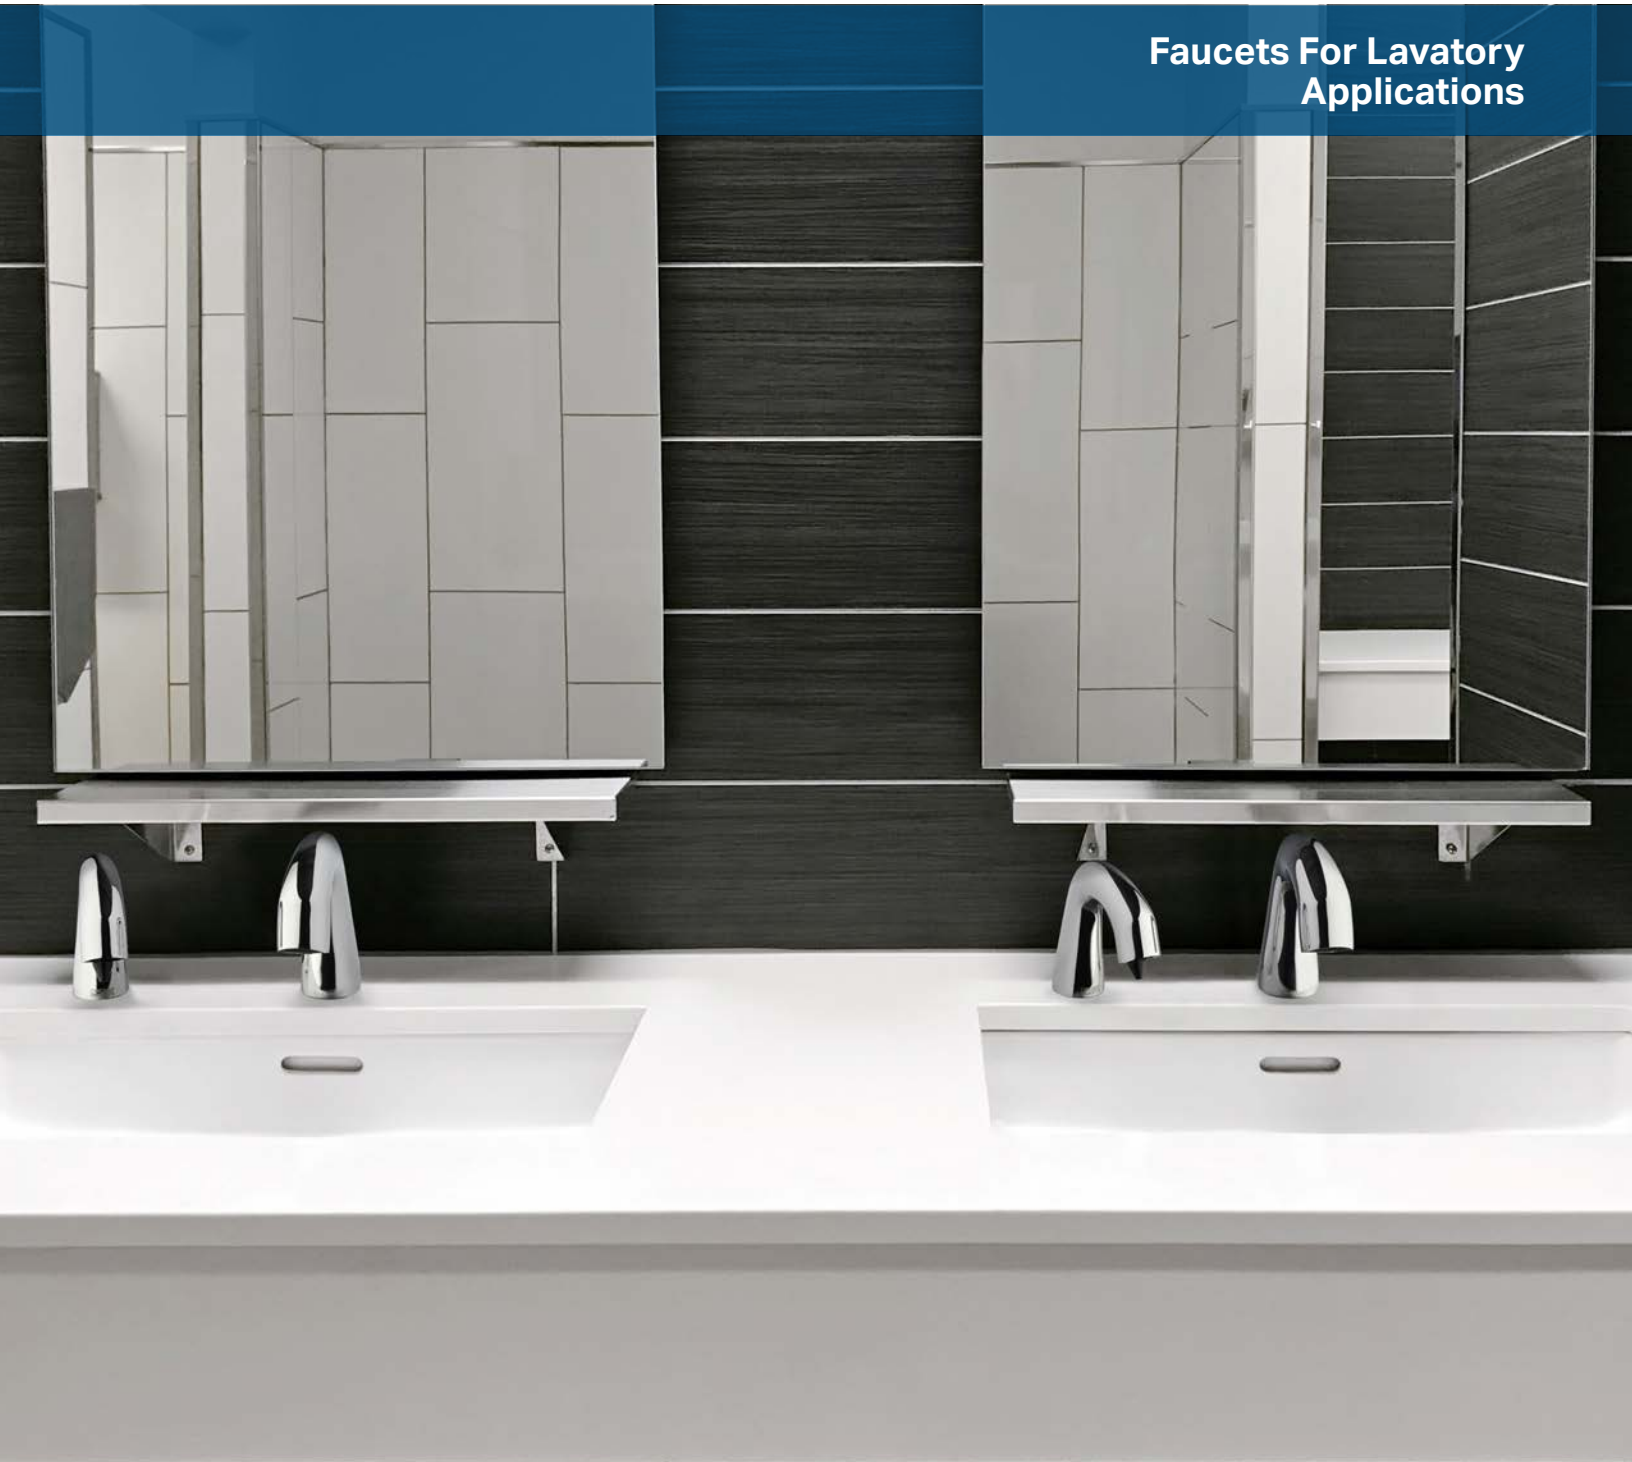

Restroom Faucets

**Faucets For Lavatory
Applications**

Chicago Faucets

The best faucets for public restrooms.

We make the best commercial faucets in the world. Every one of our products is manufactured to the same high standard that has made us the top choice of professionals for over 120 years. Since 1901, we have influenced how every faucet in the world is made and designed with over 50 significant patents and industry innovations.