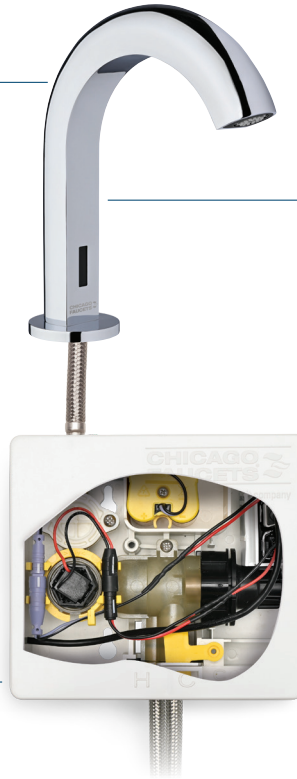

**CHICAGO
FAUCETS®**
Geberit Group

Alpina® Series

Works Beautifully

Alpina® Series

Same Elegant Design. New and Improved Features.

The slim, elegant profiles of Alpina® series faucets can enhance the look of any restroom. Our redesigned control box delivers a host of new options – including integral scald protection and innovative power supply choices – all neatly secured below-deck.

New Integral Scald Protection

All Alpina dual supply models now feature integral ASSE 1070 compliant thermostatic protection for added safety.

Durable Construction

Heavy-duty, one-piece cast brass body with vandal resistant outlet is designed to withstand abuse and tampering.

The **CF Connect** App provides a secure and easy way to adjust and maintain the faucet with a smartphone.

- Hygiene Flush eliminates stagnant water from the plumbing system and removes harmful bacteria
- Six field-adjustable modes for metering, water savings, and detection ranges
- Track Usage

Our slim profile, quick-connect controller provides easy electronics connection and allows the faucet to be operational in just minutes.

Power Options

Long Term Power System

Maintenance-free for 15 years or more.