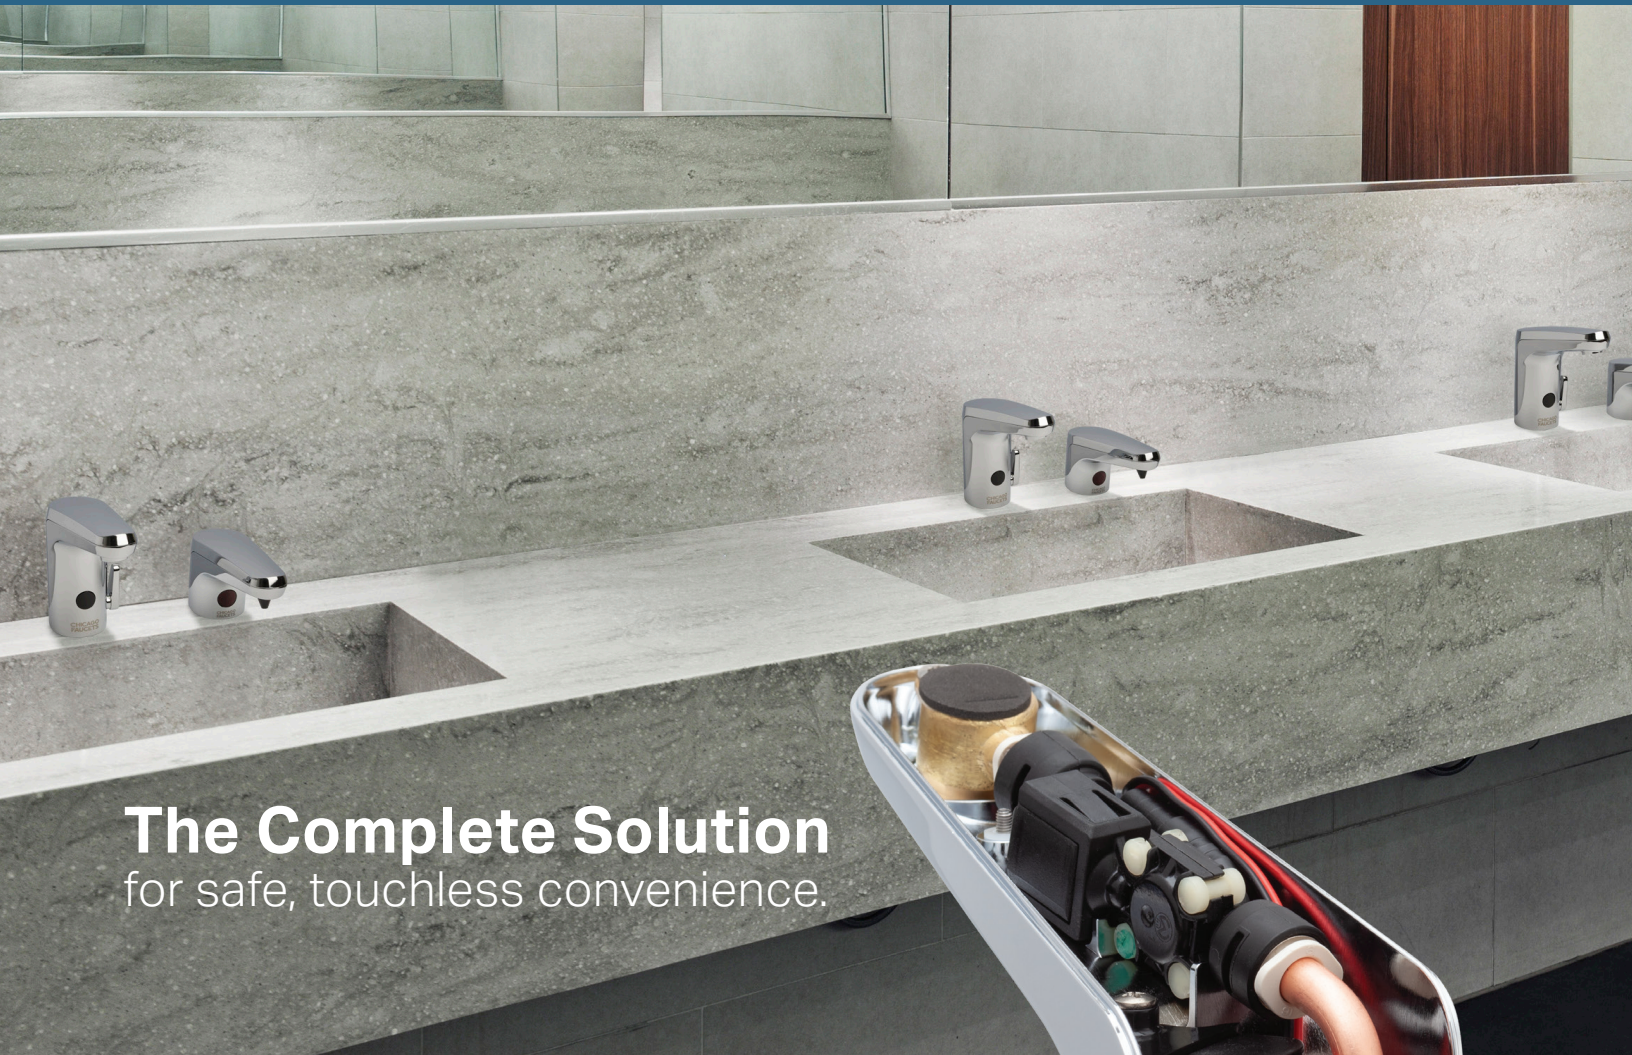

**CHICAGO
FAUCETS®**
Geberit Group

The E-Tronic® 80 Series

Integrated scald protection with contemporary design.

TempShield®

Available with integrated
ASSE 1070 Certified
scald protection.*

The Complete Solution
for safe, touchless convenience.

The E-Tronic® 80 Series

Above-deck electronics and integrated scald protection* help to make the E-Tronic 80 one of the very best touchless faucet solutions for any commercial restroom application.

Pair the faucet with a **matching touchless soap dispenser** for the ultimate in restroom hygiene and convenience.

Fast and easy installation

All electronics are above deck for fast installation and easy maintenance. Includes stainless steel hoses.

Easy to adjust

Use the optional Commander™ handheld unit to maintain and monitor your faucets.

- Five running modes
- Hygiene flush
- Track usage
- Multiple field adjustable modes and detection ranges

The Soap Dispenser

Hygienic and flexible

Touchless operation dispenses your choice of foam or liquid soap.