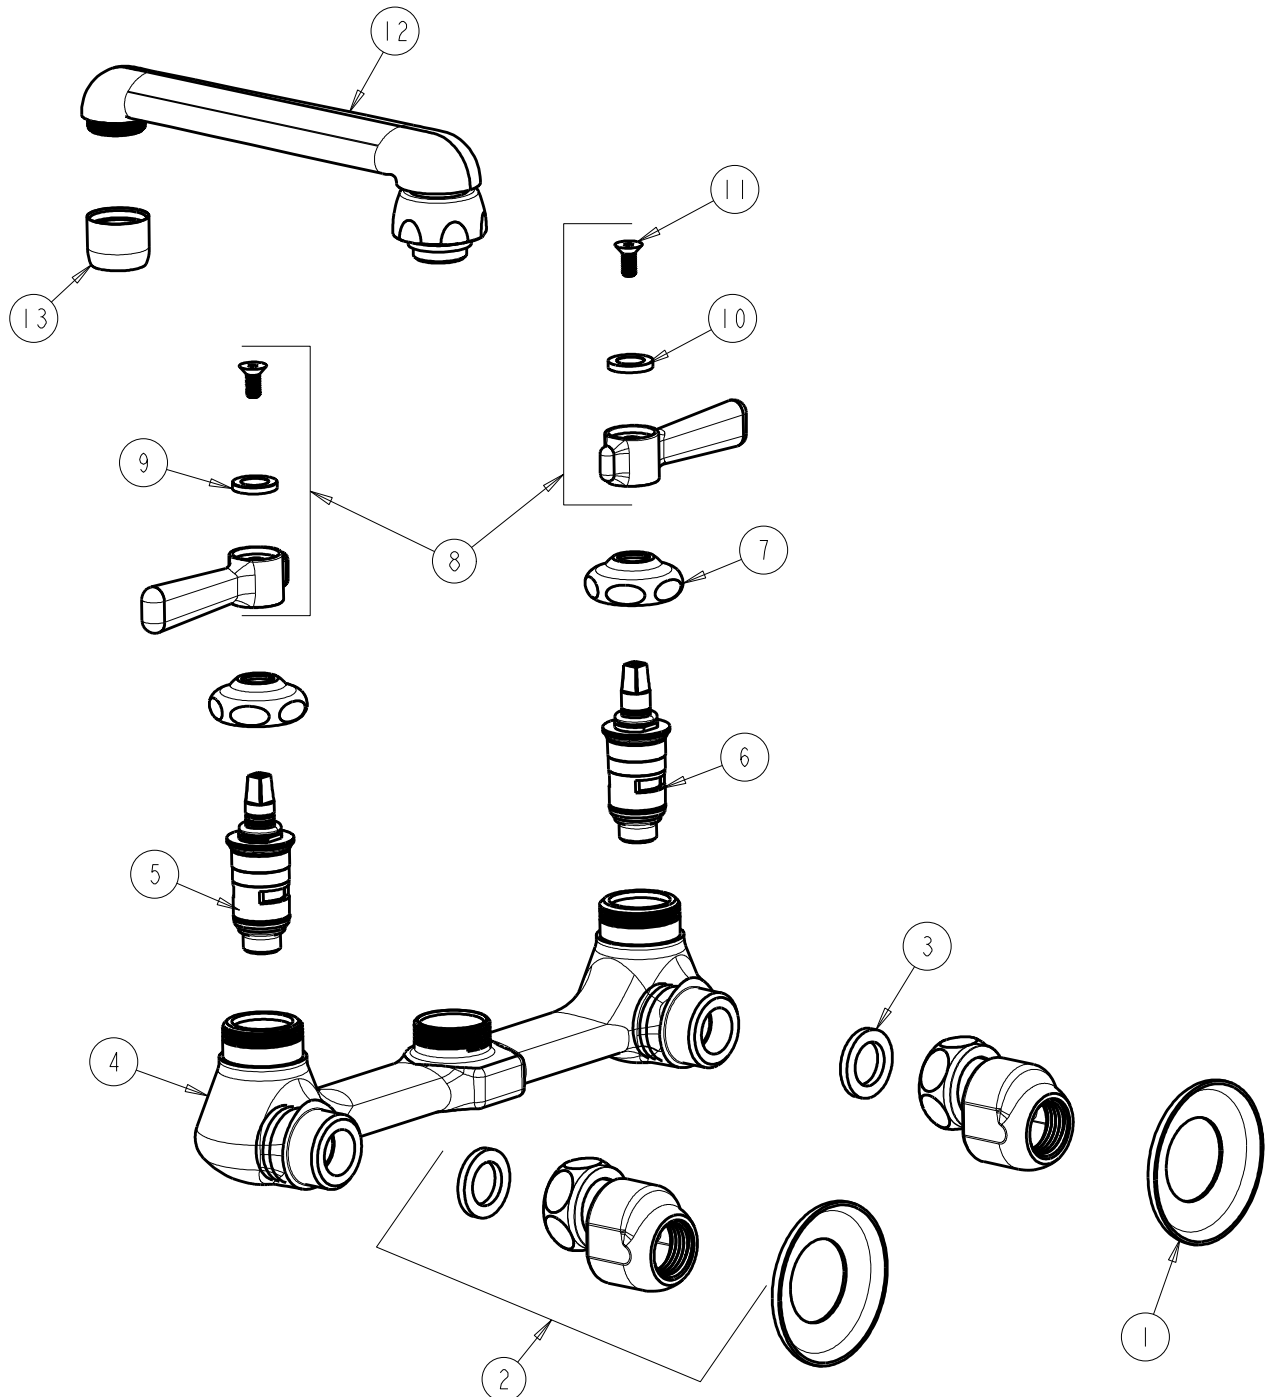

CHICAGO FAUCETS
a Geberit company

2100 South Clearwater Drive
Des Plaines, IL 60018
Phone: 847-803-5000
Fax: 847-803-5454
www.chicagofaucets.com

REPAIR PARTS

FITTING NO.

540-LDXKCABCP

SUBMITTED MODEL NO.

ITEM NO.

BY: SID DATE: 03-24-20

CHK: ~~042~~ REV:

FOR TECHNICAL ASSISTANCE
1-800-TEC-TRUE (1-800-832-8783)

ITEM	PART NO.	DESCRIPTION	ITEM	PART NO.	DESCRIPTION
1	1-055JKCP	FLANGE	8	369-PRJKCP	HANDLE, 2-3/8" LEVER (PAIR)
2	GJKABCP	ARM ASSEMBLY w/WASHER	9	633-123JKNF	INDEX BUTTON (BLUE)
3	1-011JKABNF	WASHER, .97 X .62 X .12	10	633-023JKNF	INDEX BUTTON (RED)
4	----	VALVE BODY (NOT SOLD SEPARATELY)	11	420-020JKNF	SCREW, 1/8 FLAT HEX HEAD X 1/2
5	1-099XKCJKABNF	CARTRIDGES WITH CHECK VALVE, RH	12	S6LEOJKAB	SPOUT, CAST 6" C-C
6	1-100XKCJKABNF	CARTRIDGE WITH CHECK VALVE, LH	13	E3JKABCP	OUTLET, AERATOR 2.2 GPM
7	1-214JKCP	CAP			