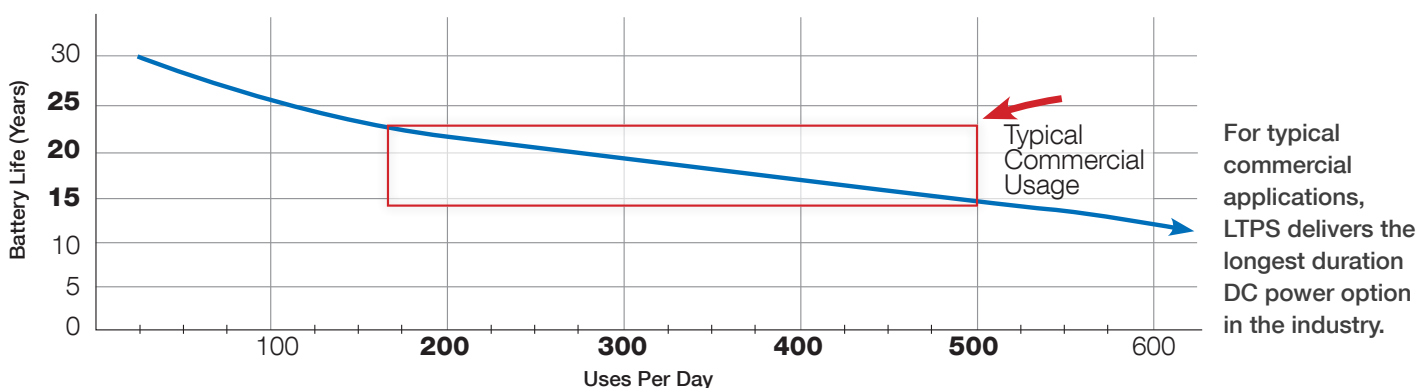

Experience Uncompromising Power

The Chicago Faucets Long Term Power System (LTPS) is designed for efficiency and long life. A high efficiency, lithium ion power cell with the largest capacity in the industry is combined with smart technology that limits self discharge. This means that LTPS will power your faucet under normal operating parameters for years and years.

*based on potential usage scenarios, individual usage may vary

Maintenance Free

No replacement batteries; saves time + money

Over 15 years of life in most applications

Based on up to 500 uses per day

Universal Solution

Optimized for use with HyTronic, E-Tronic, and EQ

Code Compliance

New choice for battery-backup requirements

Our Competitive Advantage

As a leader in hands-free faucets, Chicago Faucets brings you the best technology possible. No other DC power system lasts as long as LTPS in medium to high usage applications: 10 to 15 years at 200 to 600 uses per day.