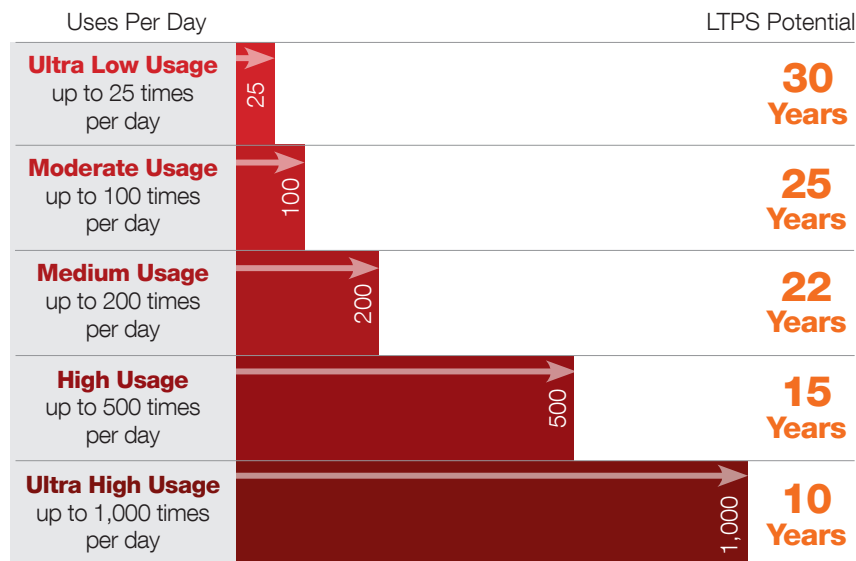

Experience Uncompromising Power

The Chicago Faucets Long Term Power System (LTPS) is designed for efficiency and long life. A high efficiency, lithium ion power cell with the largest capacity in the industry is combined with smart technology that limits self discharge. This means that LTPS will power your faucet under normal operating parameters for years and years.

*based on potential usage scenarios, individual usage may vary

Maintenance Free

No replacement batteries; saves time + money

Over 15 years of life in most applications

Based on up to 500 uses per day

Universal Solution

Optimized for use with HyTronic, E-Tronic, and EQ

Code Compliance

New choice for battery-backup requirements

Our Competitive Advantage

As a leader in hands-free faucets, Chicago Faucets brings you the best technology possible. No other DC power system lasts as long as LTPS in medium to high usage applications: 10 to 15 years at 200 to 600 uses per day.