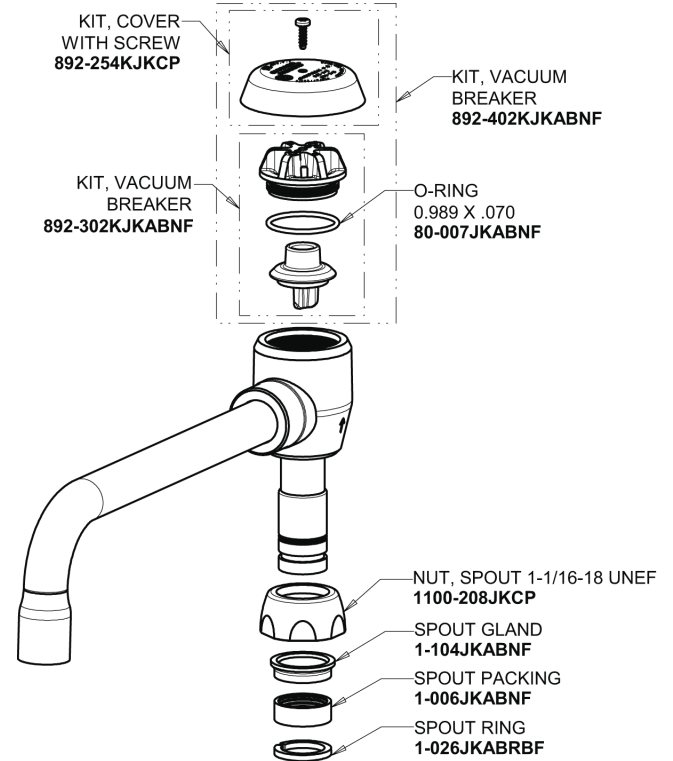

Repair Parts

895-L8BVBE2-2CP

Hot and Cold Water Sink Faucet

a Geberit company

Base Parts:

2-3/8" Lever Handle 369-PRJKCP

8" L Type Swing Spout with Atmospheric Vacuum Breaker L8BVBJKABCP

Quatern Compression Cartridge (pair) 1-099XTJKABNF (right) 1-100XTJKABNF (left)

Full Flow 3/4" Hose Thread Male Outlet with Adapter E2-2JKRCF

For Technical Assistance:

Phone: 800-TEC-TRUE (832-8783)

Email: techsupport.us@chicagofaucets.com

2100 South Clearwater Drive

Des Plaines, IL 60018