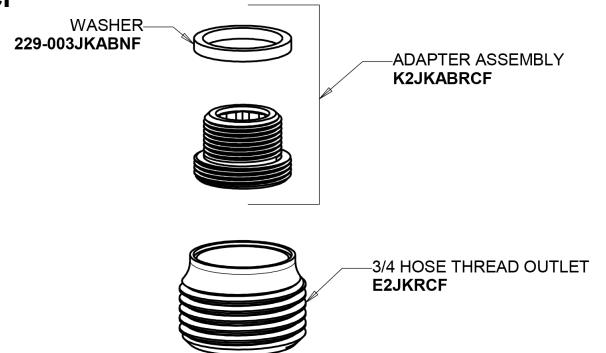

Repair Parts

895-L8BVBE2-2CP

Hot and Cold Water Sink Faucet

a Geberit company

Base Parts:

2-3/8" Lever Handle 369-PRJKCP

8" L Type Swing Spout with Atmospheric Vacuum Breaker L8BVBJKABCP

Quatern Compression Cartridge (pair) 1-099XTJKABNF (right) 1-100XTJKABNF (left)

Full Flow 3/4" Hose Thread Male Outlet with Adapter E2-2JKRCF

For Technical Assistance:

Phone: 800-TEC-TRUE (832-8783)

Email: techsupport.us@chicagofaucets.com

2100 South Clearwater Drive

Des Plaines, IL 60018