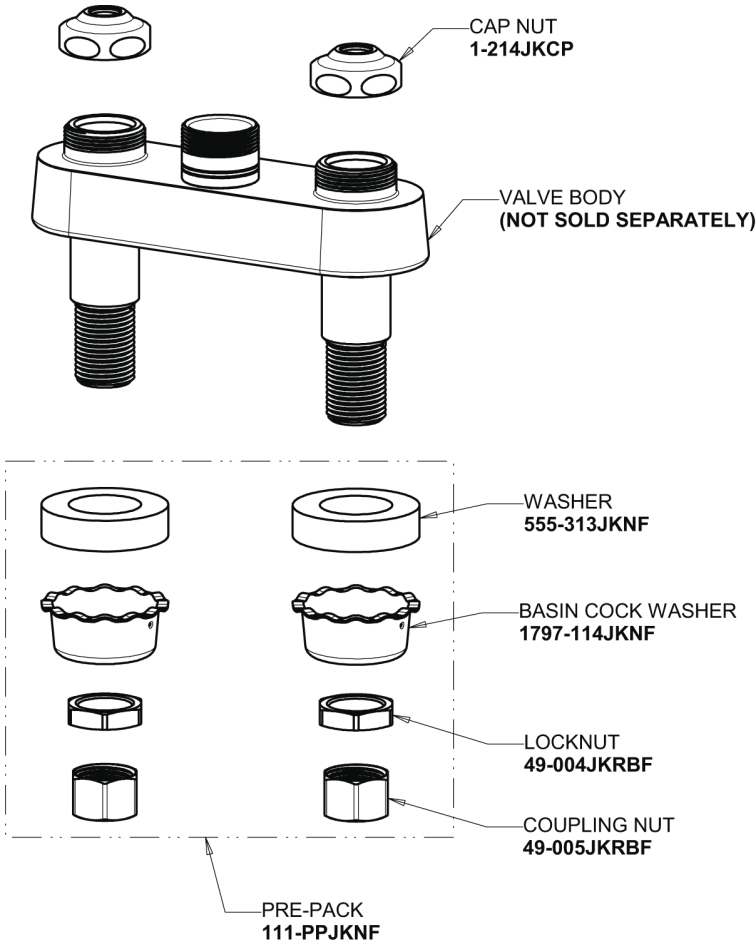

Repair Parts

895-L8BVBE2-2CP

Hot and Cold Water Sink Faucet

a Geberit company

Base Parts:

2-3/8" Lever Handle 369-PRJKCP

8" L Type Swing Spout with Atmospheric Vacuum Breaker L8BVBJKABCP

Quatern Compression Cartridge (pair) 1-099XTJKABNF (right) 1-100XTJKABNF (left)

Full Flow 3/4" Hose Thread Male Outlet with Adapter E2-2JKRCF

For Technical Assistance:

Phone: 800-TEC-TRUE (832-8783)

Email: techsupport.us@chicagofaucets.com

2100 South Clearwater Drive

Des Plaines, IL 60018