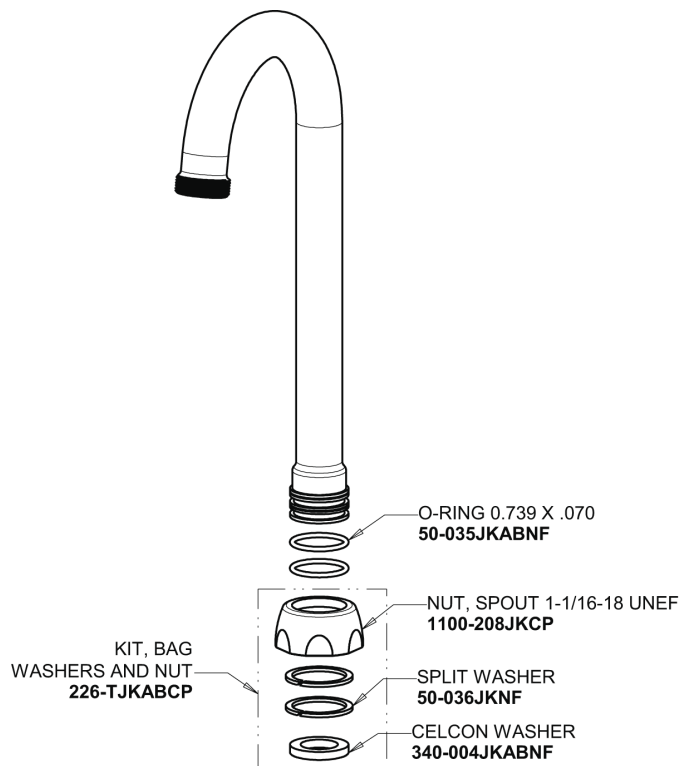

# Repair Parts

895-317E29VPCABCP

Hot and Cold Water Sink Faucet

**CHICAGO  
FAUCETS**

a Geberit company

## Base Parts:

## 3-1/2" Rigid / Swing Gooseneck Spout GN1AJKABCP