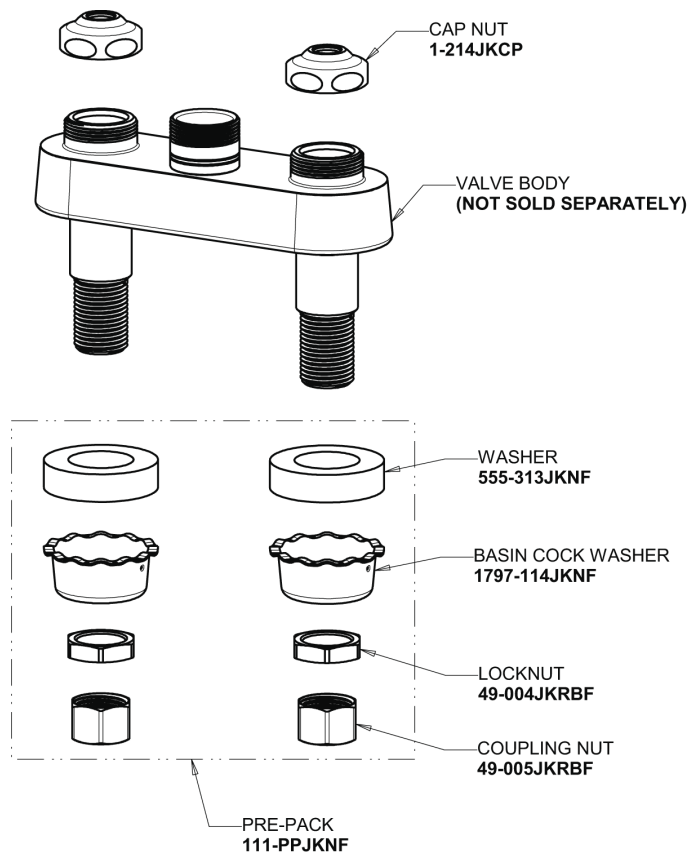

# Repair Parts

895-317E29VPCABCP

Hot and Cold Water Sink Faucet

**CHICAGO  
FAUCETS**

a Geberit company

## Base Parts:

## 3-1/2" Rigid / Swing Gooseneck Spout GN1AJKABCP