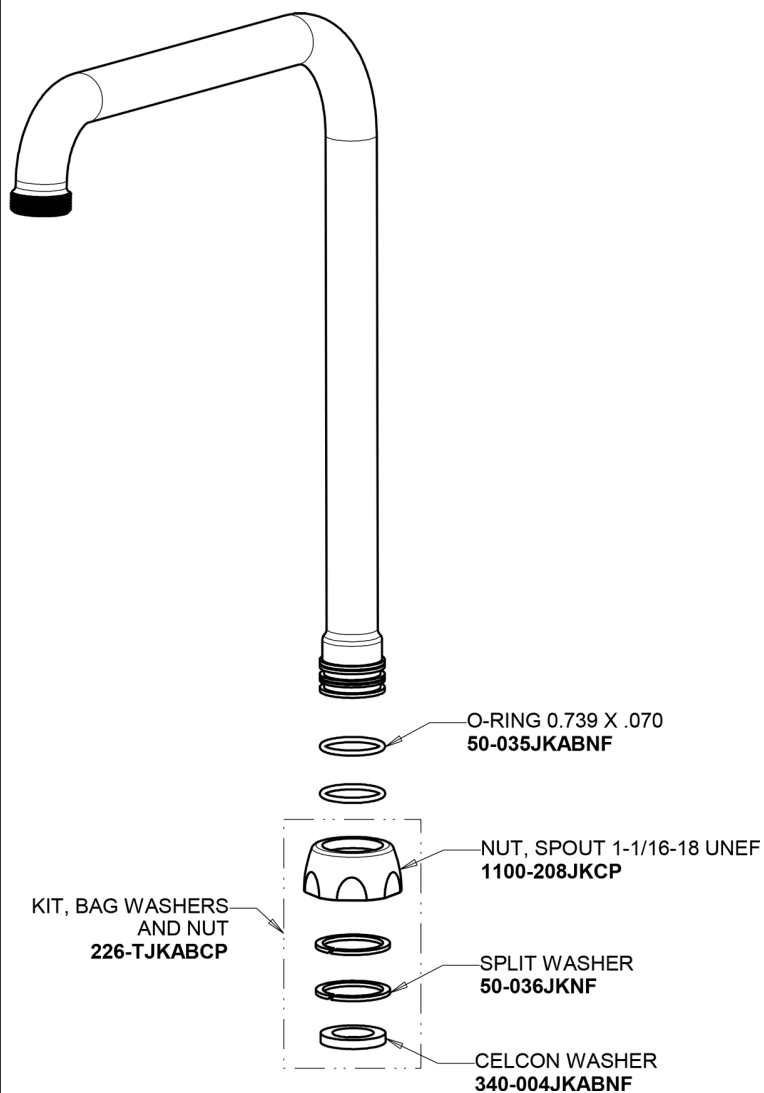

Repair Parts

1100-HA8-317ABCP

Hot and Cold Water Sink Faucet

**CHICAGO
FAUCETS**

a Geberit company

Base Parts:

8" Rigid / Swing High Arch Spout HA8AJKABCP

For Technical Assistance:

Hot and Cold Water Sink Faucet

a Geberit company

4" Wristblade Handle
317-PRJKCP

2.2 GPM (8.3 L/min) Aerator
E3JKABCP

Quatern Compression Cartridge (pair)
1-099XTJKABNF (right)
1-100XTJKABNF (left)

For Technical Assistance: