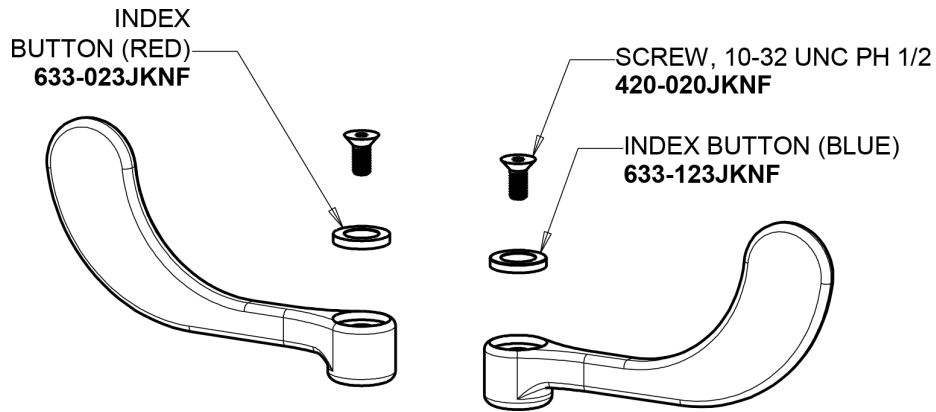

Repair Parts

1100-HA8-317ABCP

Hot and Cold Water Sink Faucet

**CHICAGO
FAUCETS**

a Geberit company

Base Parts:

8" Rigid / Swing High Arch Spout HA8AJKABCP

For Technical Assistance:

Hot and Cold Water Sink Faucet

a Geberit company

4" Wristblade Handle
317-PRJKCP

2.2 GPM (8.3 L/min) Aerator
E3JKABCP

Quatern Compression Cartridge (pair)
1-099XTJKABNF (right)
1-100XTJKABNF (left)

For Technical Assistance: