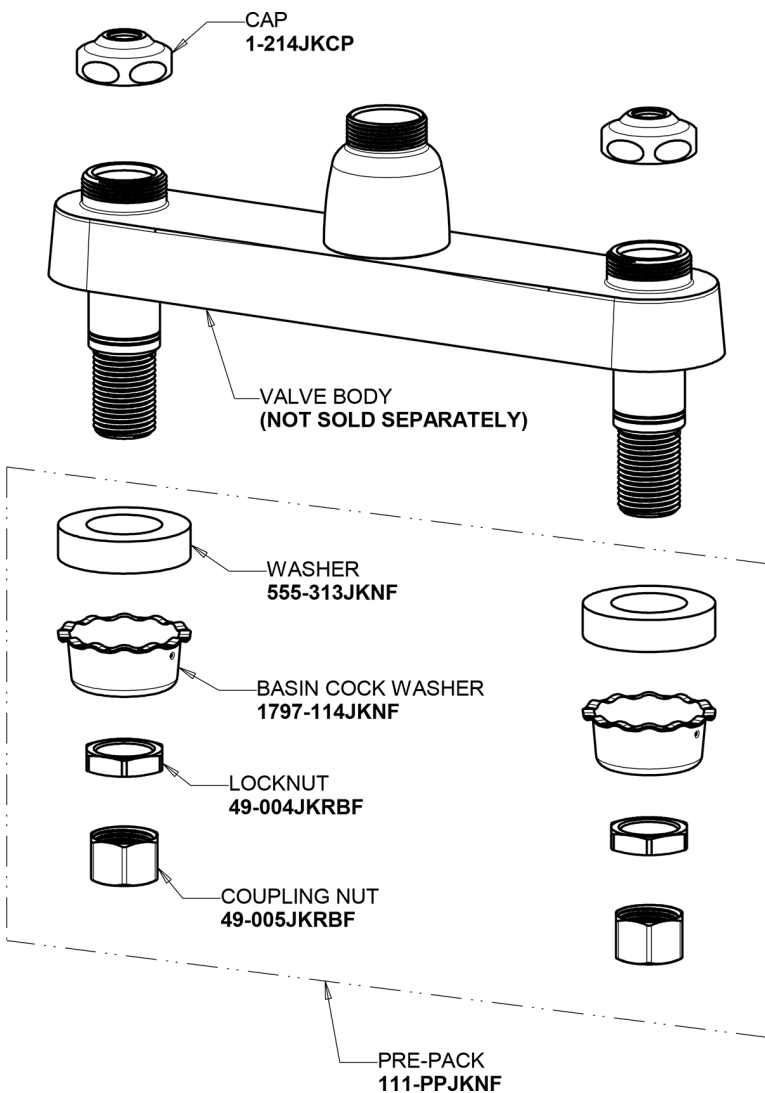

Repair Parts

1100-HA8-317ABCP

Hot and Cold Water Sink Faucet

**CHICAGO
FAUCETS**

a Geberit company

Base Parts:

8" Rigid / Swing High Arch Spout HA8AJKABCP

For Technical Assistance:

Hot and Cold Water Sink Faucet

a Geberit company

4" Wristblade Handle
317-PRJKCP

2.2 GPM (8.3 L/min) Aerator
E3JKABCP

Quatern Compression Cartridge (pair)
1-099XTJKABNF (right)
1-100XTJKABNF (left)

For Technical Assistance: