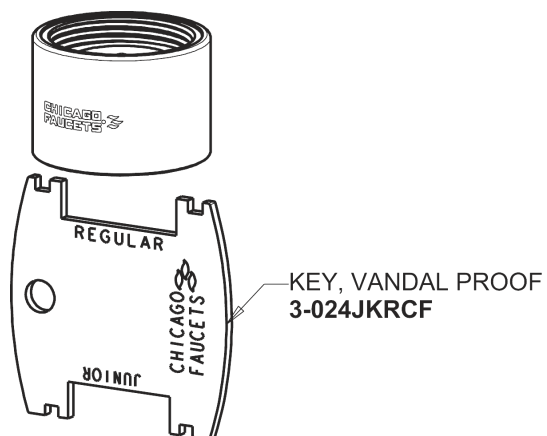

# Repair Parts

1100-GN2AE3VXKAB

Hot and Cold Water Sink Faucet

a Geberit company

2" Vandal Proof Canopy Single Wing Handle  
**1000-PRJKCP**

2.2 GPM (8.3 L/min) Vandal Proof Aerator  
**E3VPJKABCP**

Ceramic 1/4-Turn Cartridge (pair)  
**1-099XKJKABNF (right)**  
**1-100XKJKABNF (left)**