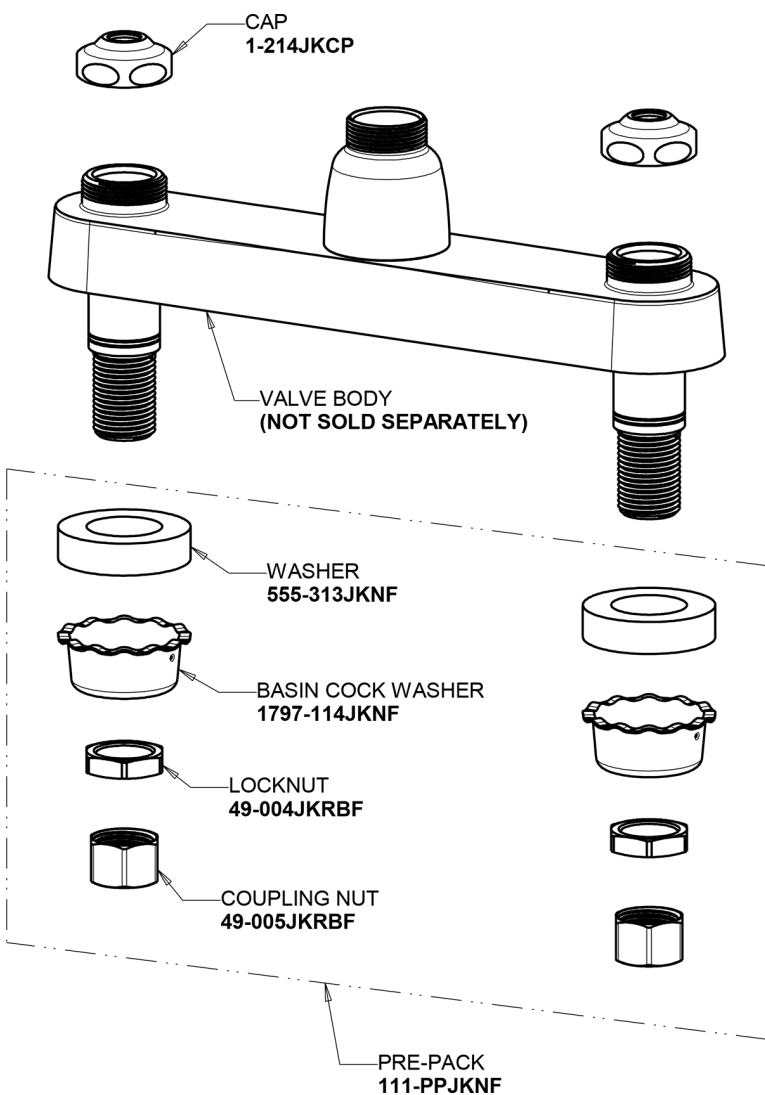

# Repair Parts

1100-GN2AE3VXKAB

Hot and Cold Water Sink Faucet

**CHICAGO  
FAUCETS**

a Geberit company

## Base Parts:

## 5-1/4" Rigid / Swing Gooseneck Spout GN2AJKABCP

# Repair Parts

1100-GN2AE3VXKAB

Hot and Cold Water Sink Faucet

a Geberit company

2" Vandal Proof Canopy Single Wing Handle  
**1000-PRJKCP**

2.2 GPM (8.3 L/min) Vandal Proof Aerator  
**E3VPJKABCP**

Ceramic 1/4-Turn Cartridge (pair)  
**1-099XKJKABNF (right)**  
**1-100XKJKABNF (left)**