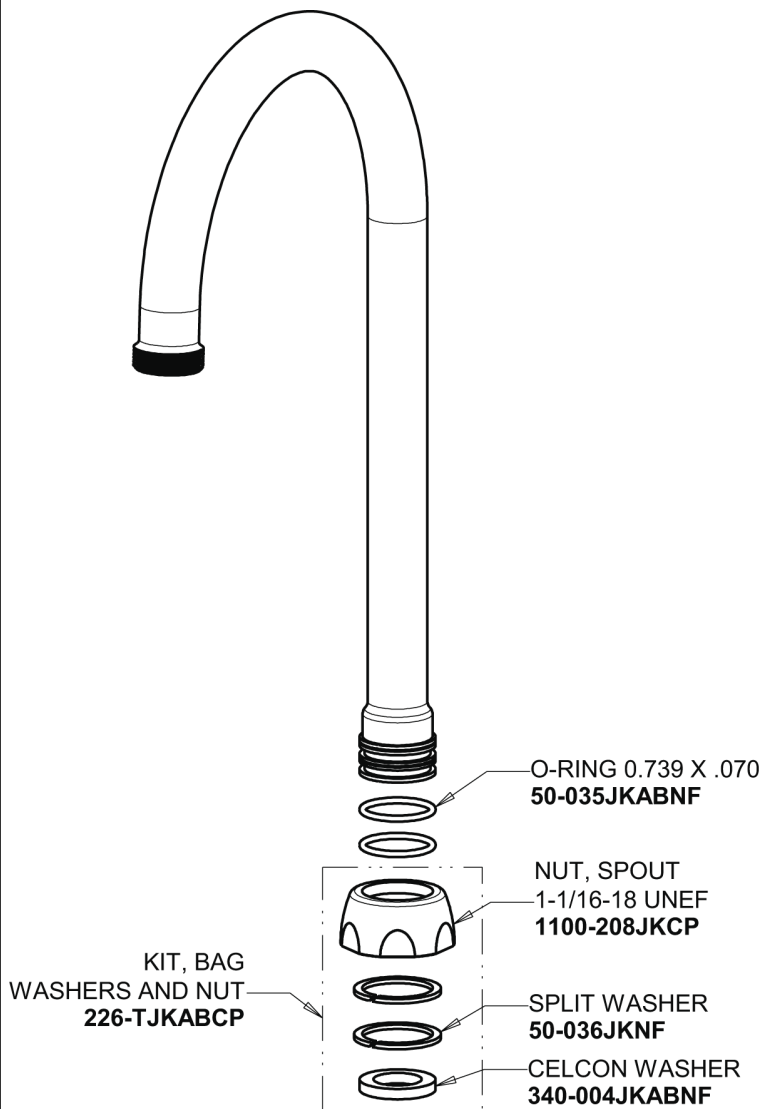

# Repair Parts

1100-GN2AE3VXKAB

Hot and Cold Water Sink Faucet

**CHICAGO  
FAUCETS**

a Geberit company

## Base Parts:

## 5-1/4" Rigid / Swing Gooseneck Spout GN2AJKABCP

# Repair Parts

1100-GN2AE3VXKAB

Hot and Cold Water Sink Faucet

a Geberit company

2" Vandal Proof Canopy Single Wing Handle  
**1000-PRJKCP**

2.2 GPM (8.3 L/min) Vandal Proof Aerator  
**E3VPJKABCP**

Ceramic 1/4-Turn Cartridge (pair)  
**1-099XKJKABNF (right)**  
**1-100XKJKABNF (left)**