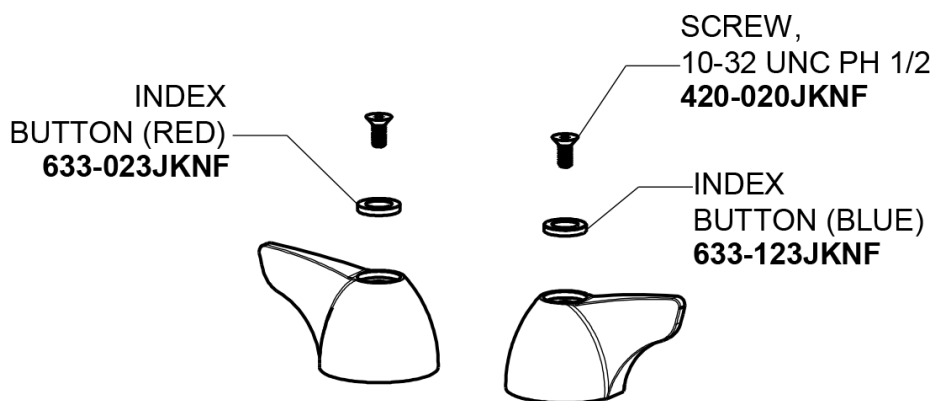

# Repair Parts

1100-GN2AE3VXKAB

Hot and Cold Water Sink Faucet

a Geberit company

2" Vandal Proof Canopy Single Wing Handle  
**1000-PRJKCP**

2.2 GPM (8.3 L/min) Vandal Proof Aerator  
**E3VPJKABCP**

Ceramic 1/4-Turn Cartridge (pair)  
**1-099XKJKABNF (right)**  
**1-100XKJKABNF (left)**