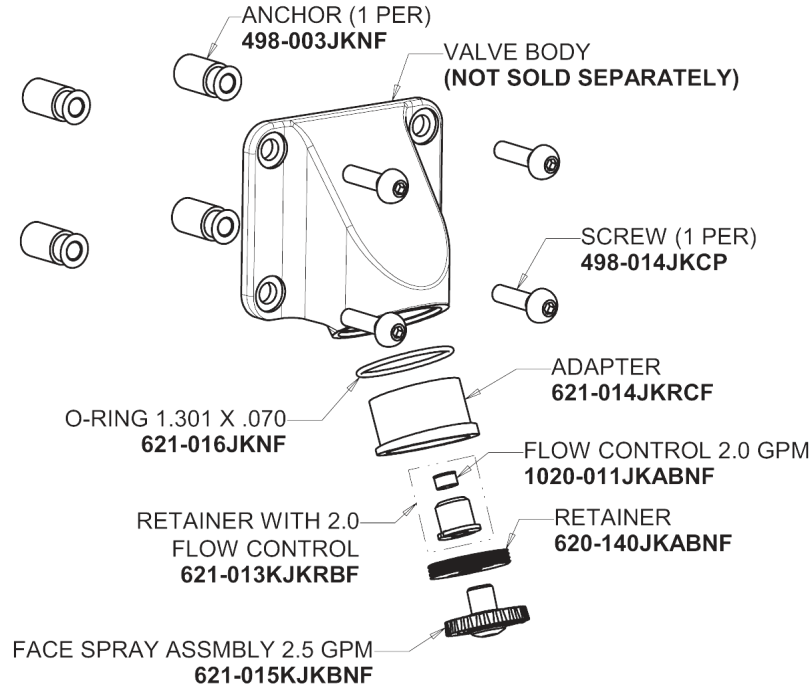

Repair Parts

SH-TP1-04-000

Thermostatic/pressure balancing shower fitting with ligature resistant shower head

CHICAGO FAUCETS®

Geberit Group

Thermostatic/Pressure Balancing Tub and Shower Valve
1920-VONF

SH Series Trim Kit
SH-TK1-00-000

SH-TP1-04-000

Thermostatic/pressure balancing shower fitting with ligature resistant shower head

**CHICAGO
FAUCETS**
Geberit Group

Institutional Shower Head
621-CP

For Technical Assistance:

Phone: 800-TEC-TRUE (832-8783)