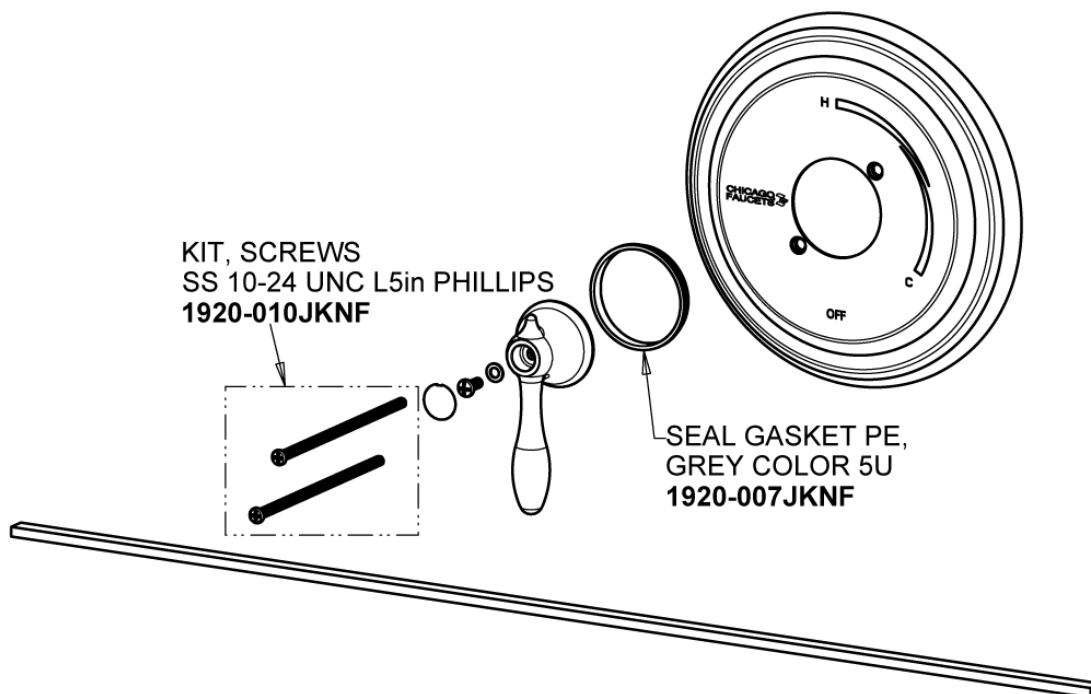

Repair Parts

SH-TP1-04-000

Thermostatic/pressure balancing shower fitting with ligature resistant shower head

CHICAGO FAUCETS®

Geberit Group

Thermostatic/Pressure Balancing Tub and Shower Valve
1920-VONF

SH Series Trim Kit
SH-TK1-00-000

SH-TP1-04-000

Thermostatic/pressure balancing shower fitting with ligature resistant shower head

**CHICAGO
FAUCETS**
Geberit Group

Institutional Shower Head
621-CP

For Technical Assistance:

Phone: 800-TEC-TRUE (832-8783)