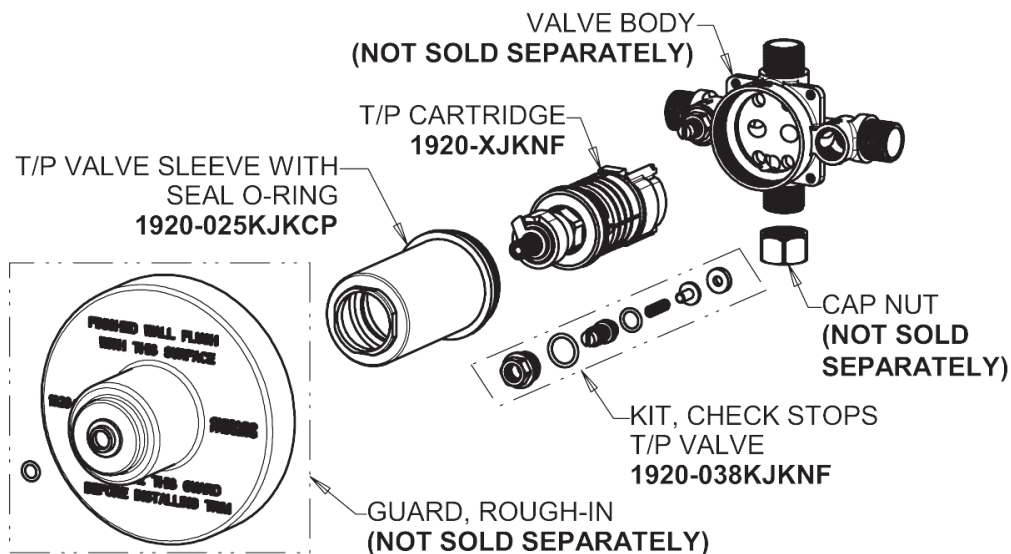

Repair Parts

SH-TP1-04-000

Thermostatic/pressure balancing shower fitting with ligature resistant shower head

CHICAGO FAUCETS®

Geberit Group

Thermostatic/Pressure Balancing Tub and Shower Valve
1920-VONF

SH Series Trim Kit
SH-TK1-00-000

SH-TP1-04-000

Thermostatic/pressure balancing shower fitting with ligature resistant shower head

**CHICAGO
FAUCETS**
Geberit Group

Institutional Shower Head
621-CP

For Technical Assistance:

Phone: 800-TEC-TRUE (832-8783)