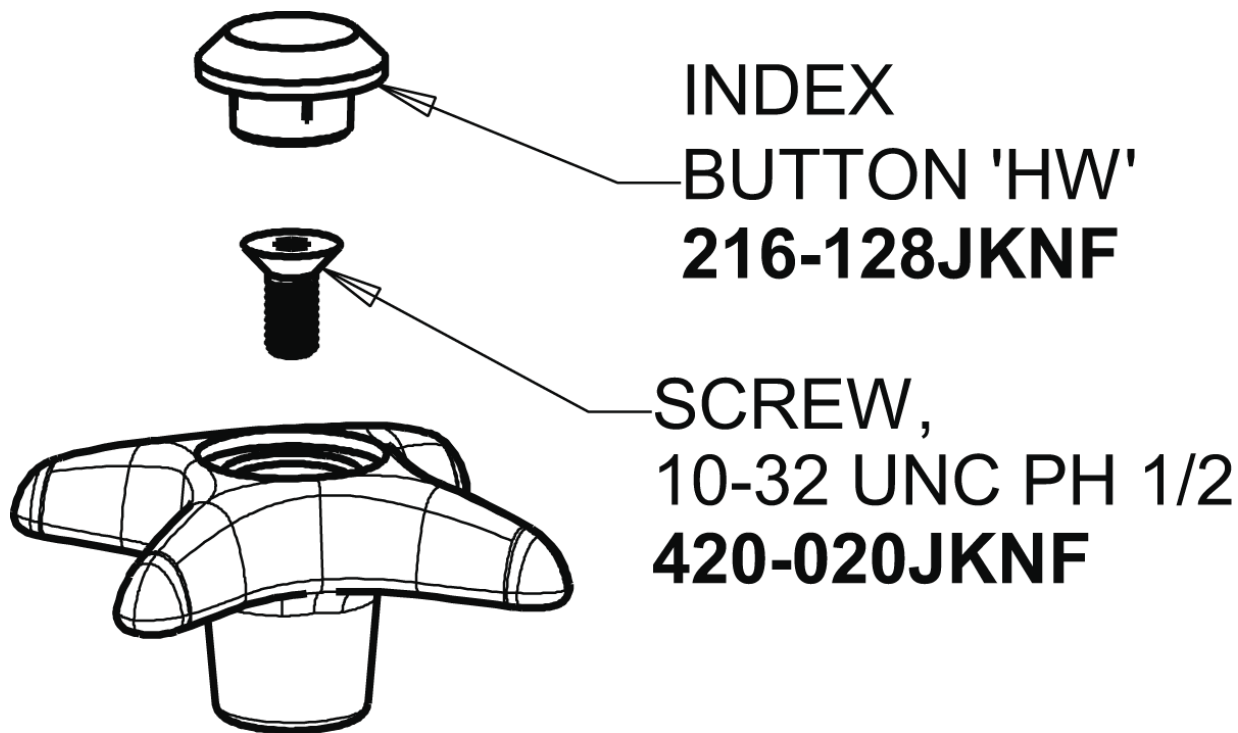

Repair Parts

LWS6-C14-G

Deck-mounted single-inlet water faucet

CHICAGO FAUCETS®

Geberit Group

4-Arm Handle with 'HW' Index Button
205-HWJKNF

For Technical Assistance:

Phone: 800-TEC-TRUE (832-8783)