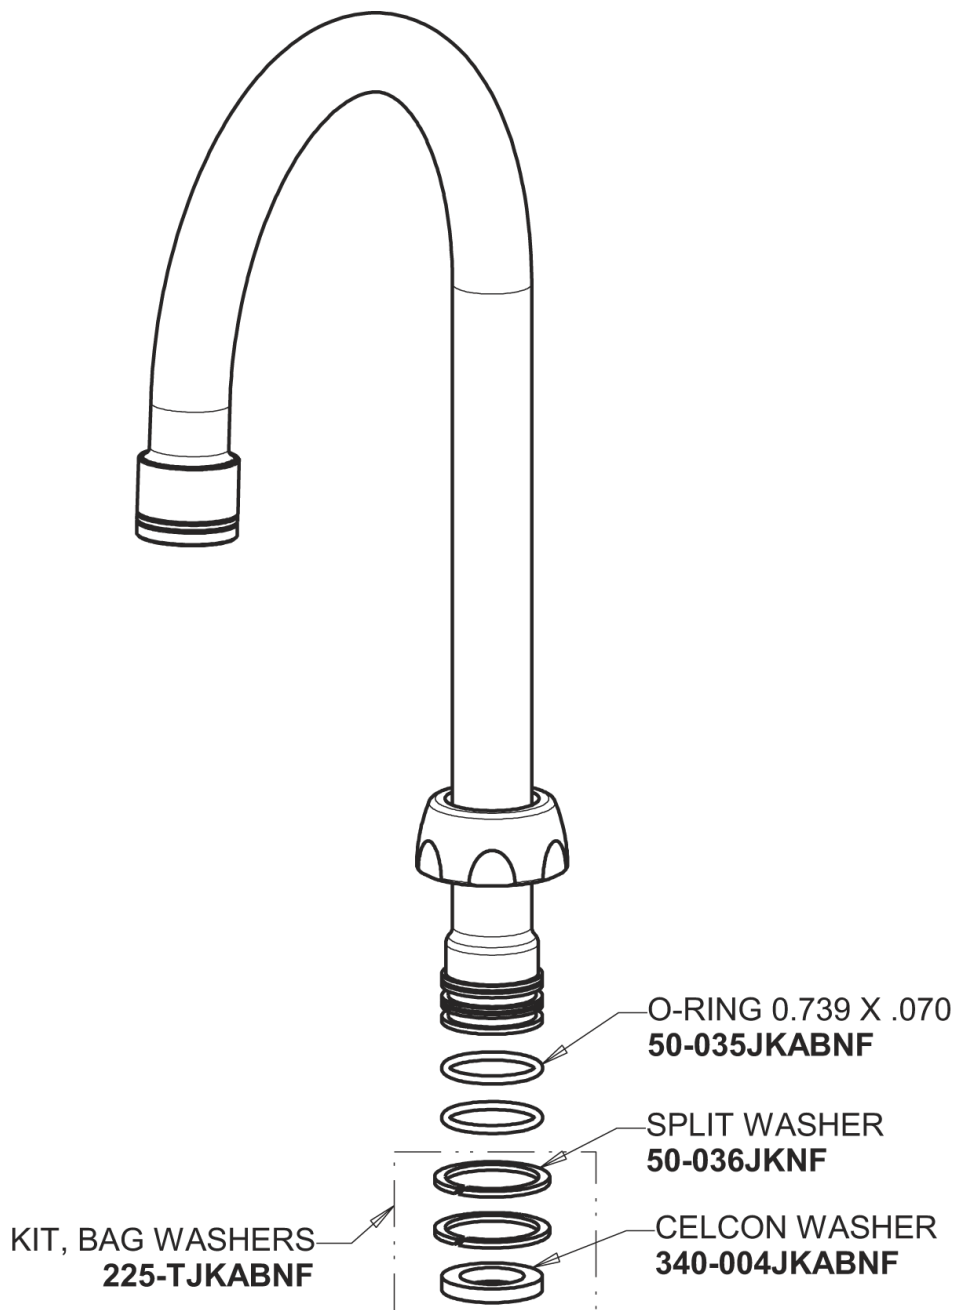

# Repair Parts

LWS6-C11-A

Deck-mounted single-inlet water faucet

# CHICAGO FAUCETS®

Geberit Group

5-1/4" Rigid/Swing Gooseneck Spout  
**GN2BJKABCP**