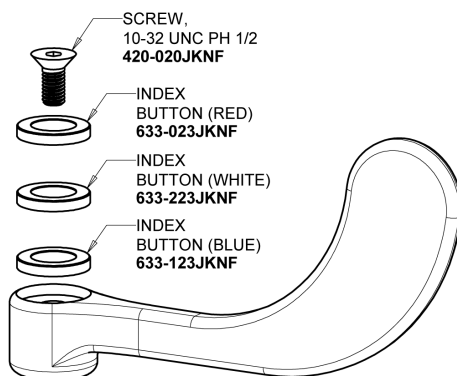

Repair Parts

LWS6-B36-B

Deck-mounted single-inlet water faucet

CHICAGO FAUCETS®

Geberit Group

8" Rigid / Swing Gooseneck Spout
GN8BJKABCP

For Technical Assistance:

Phone: 800-TEC-TRUE (832-8783)

Email: techsupport.us@chicagofaucets.com

2100 South Clearwater Drive

Des Plaines, IL 60018

Phone: 847-803-5000

chicagofaucets.com

Repair Parts

LWS6-B36-B

Deck-mounted single-inlet water faucet

CHICAGO FAUCETS®

Geberit Group

4" Wristblade Handle
317-JKCP

Full Flow Aspirator Pump Serrated Outlet
E17JKRCF

Ceramic 1/4-Turn Cartridge (right hand)
1-099XKJKABNF

For Technical Assistance:

Phone: 800-TEC-TRUE (832-8783)