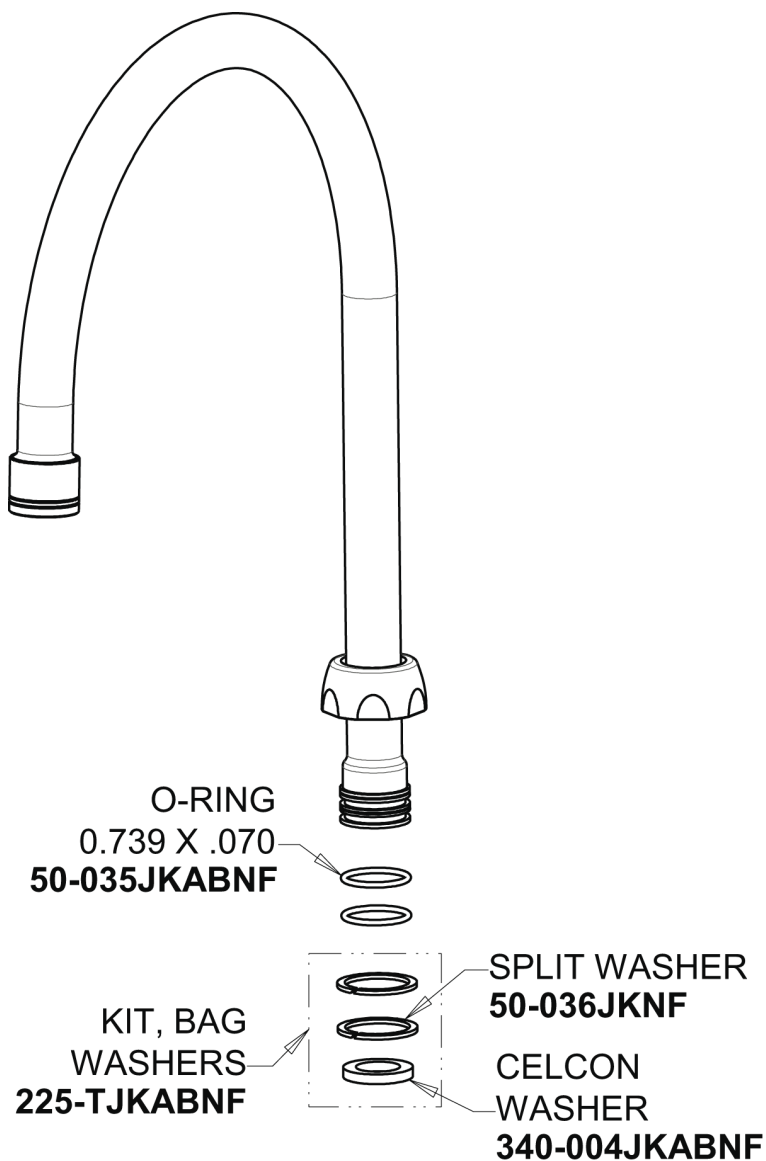

Repair Parts

LWS6-B36-B

Deck-mounted single-inlet water faucet

CHICAGO FAUCETS®

Geberit Group

8" Rigid / Swing Gooseneck Spout
GN8BJKABCP

For Technical Assistance:

Phone: 800-TEC-TRUE (832-8783)

Email: techsupport.us@chicagofaucets.com

2100 South Clearwater Drive

Des Plaines, IL 60018

Phone: 847-803-5000

chicagofaucets.com

Repair Parts

LWS6-B36-B

Deck-mounted single-inlet water faucet

CHICAGO FAUCETS®

Geberit Group

4" Wristblade Handle
317-JKCP

Full Flow Aspirator Pump Serrated Outlet
E17JKRCF

Ceramic 1/4-Turn Cartridge (right hand)
1-099XKJKABNF

For Technical Assistance:

Phone: 800-TEC-TRUE (832-8783)