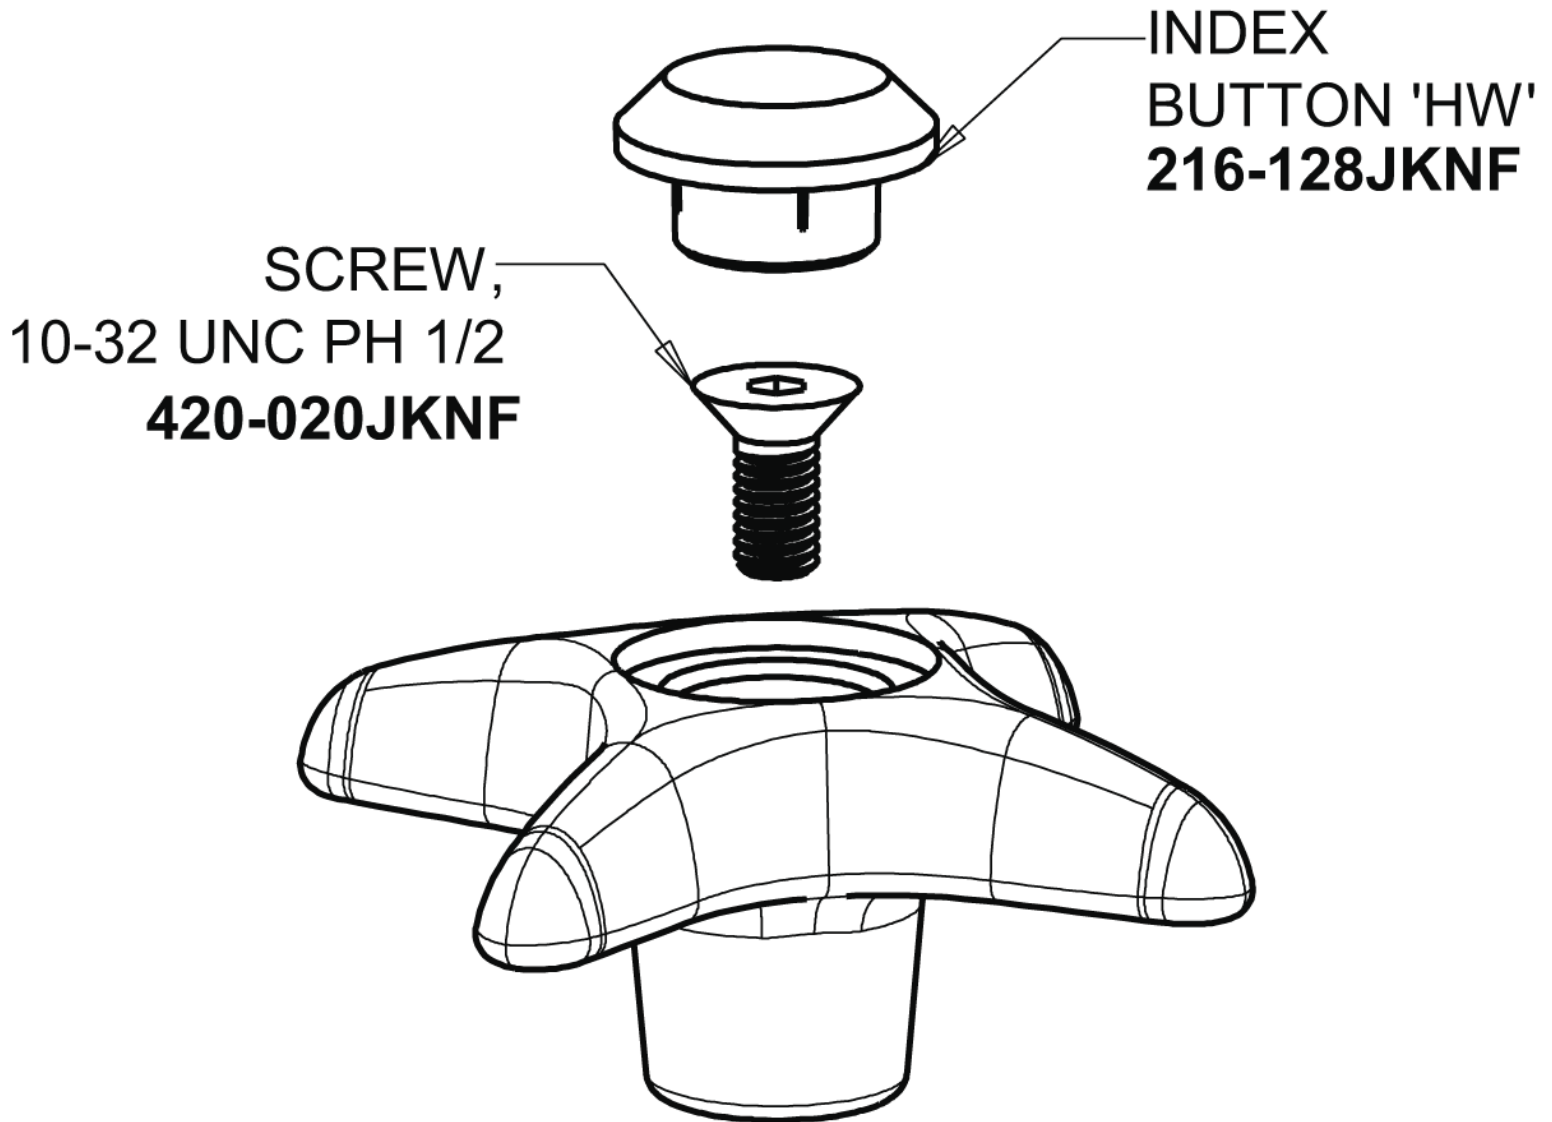

# Repair Parts

LWS6-B32-H

Deck-mounted single-inlet water faucet

# CHICAGO FAUCETS®

Geberit Group

4-Arm Handle with 'HW' Index Button  
204-HWJKCP