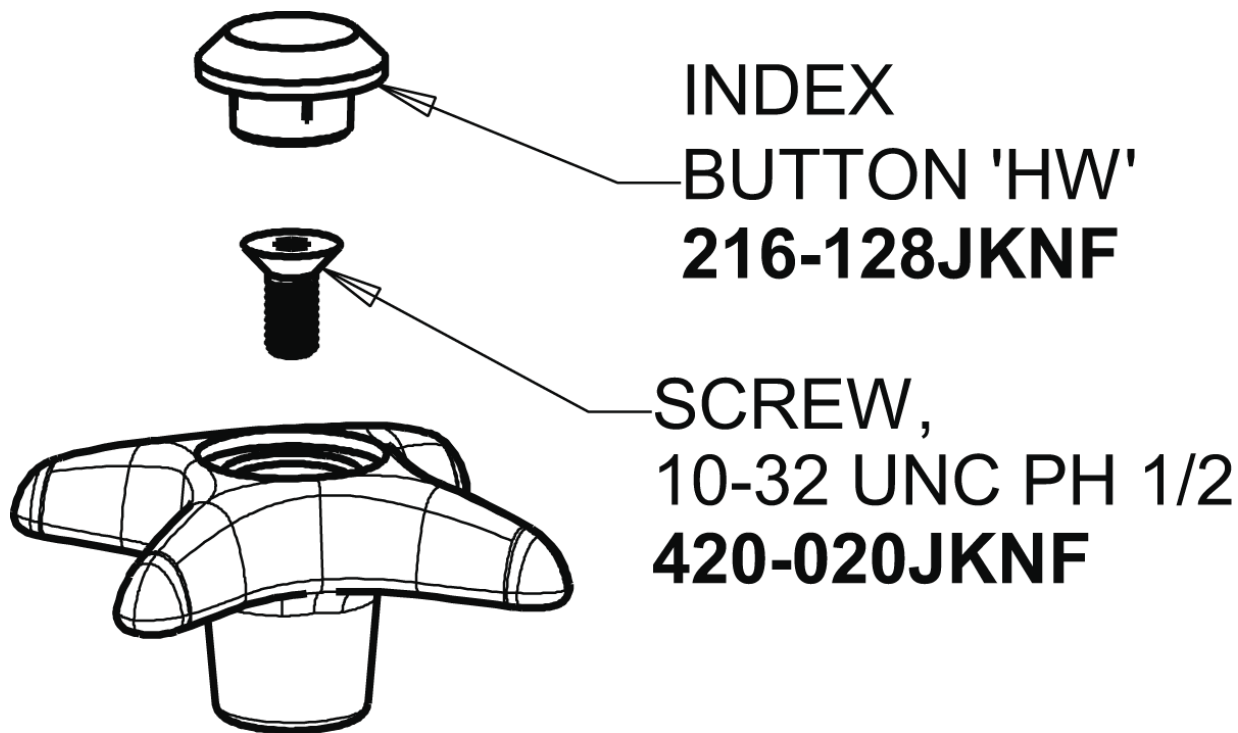

# Repair Parts

LWS6-B14-H

Deck-mounted single-inlet water faucet

# CHICAGO FAUCETS®

Geberit Group

4-Arm Handle with 'HW' Index Button  
205-HWJKNF