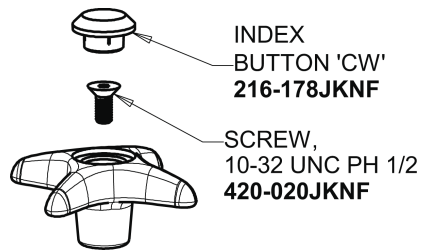

Email: techsupport.us@chicagofaucets.com

2100 South Clearwater Drive

Des Plaines, IL 60018

Phone: 847-803-5000

chicagofaucets.com

Repair Parts

LWS6-A33-F

Deck-mounted single-inlet water faucet

CHICAGO FAUCETS®

Geberit Group

4-Arm Handle with 'CW' Index Button
205-CWJKNF

Full Flow Aspirator Pump Serrated Outlet
E17JKRCF

Quatern Compression Cartridge (left hand)
1-100XTJKABNF

For Technical Assistance: