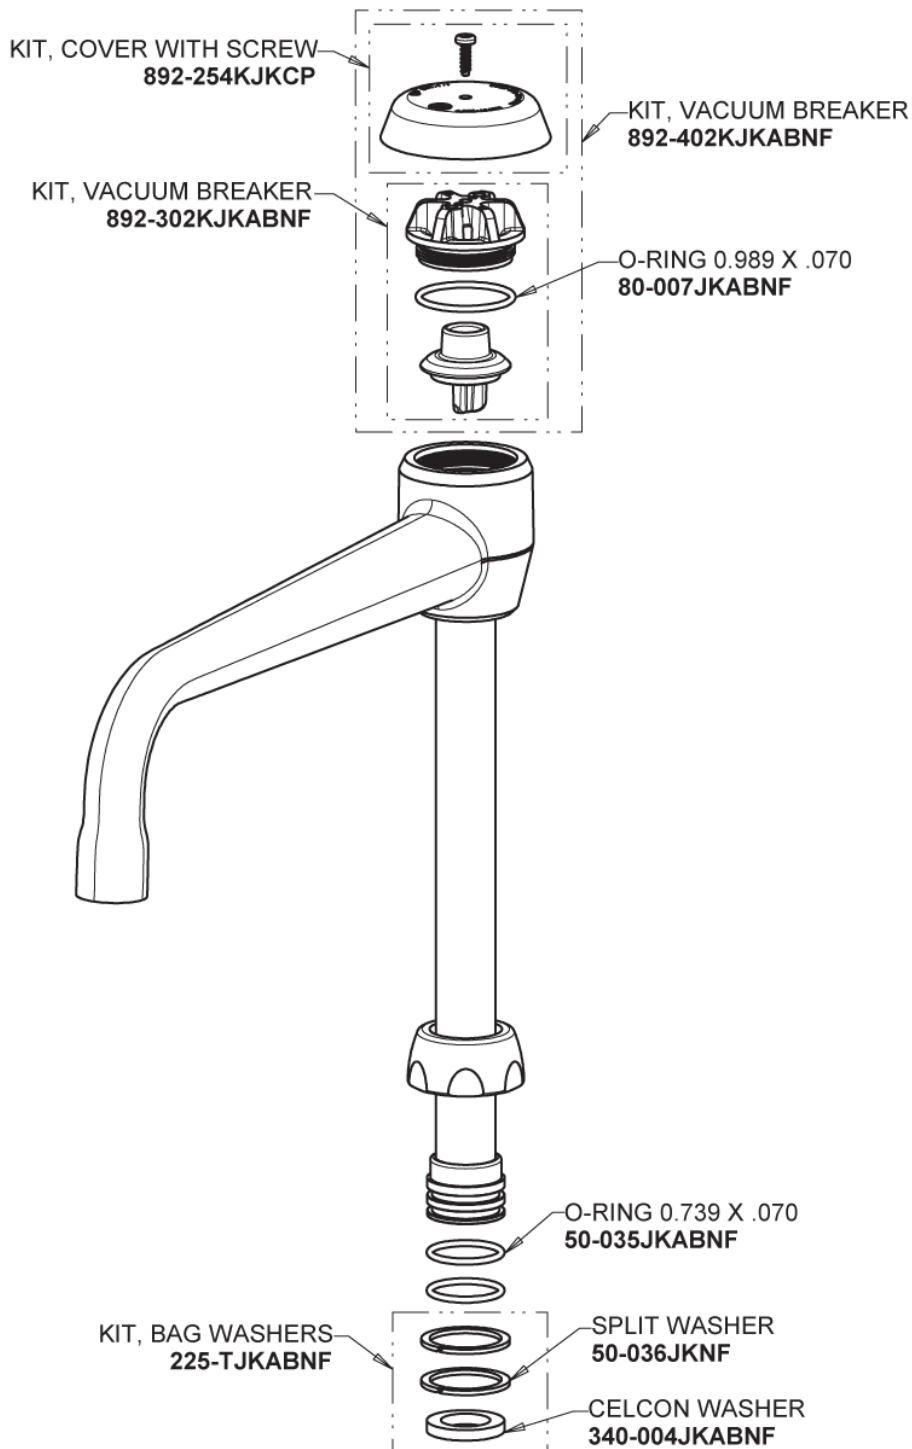

Repair Parts

LWS6-A33-F

Deck-mounted single-inlet water faucet

CHICAGO FAUCETS®

Geberit Group

8" Vacuum Breaker Swing Spout
GN8BVBKABCP

For Technical Assistance:

Phone: 800-TEC-TRUE (832-8783)

Email: techsupport.us@chicagofaucets.com

2100 South Clearwater Drive

Des Plaines, IL 60018

Phone: 847-803-5000

chicagofaucets.com

Repair Parts

LWS6-A33-F

Deck-mounted single-inlet water faucet

CHICAGO FAUCETS®

Geberit Group

4-Arm Handle with 'CW' Index Button
205-CWJKNF

Full Flow Aspirator Pump Serrated Outlet
E17JKRCF

Quatern Compression Cartridge (left hand)
1-100XTJKABNF

For Technical Assistance: