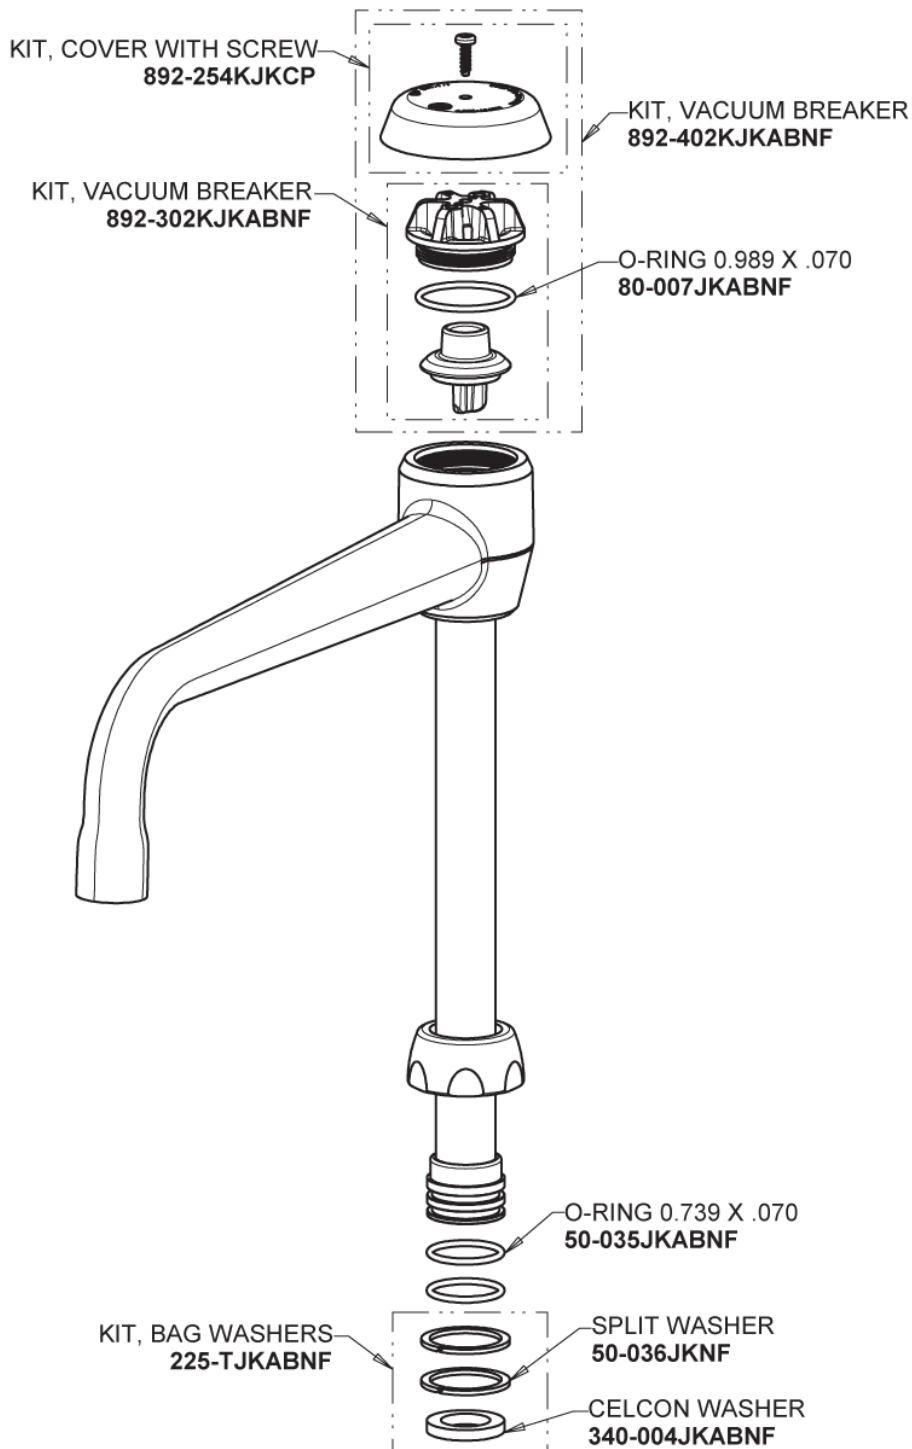

# Repair Parts

LWS6-A32-F

Deck-mounted single-inlet water faucet

# CHICAGO FAUCETS®

Geberit Group

8" Vacuum Breaker Swing Spout  
GN8BVBKABCP