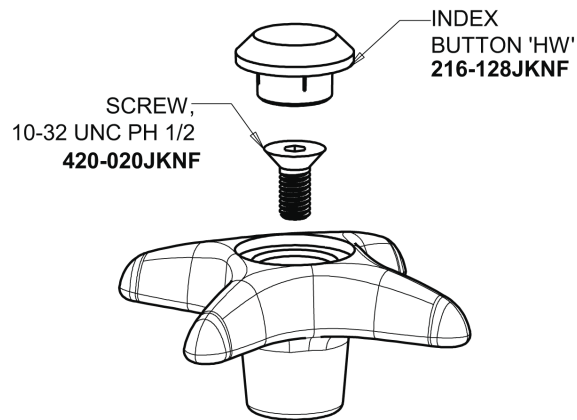

# Repair Parts

LWS6-A32-F

Deck-mounted single-inlet water faucet

# CHICAGO FAUCETS®

Geberit Group

4-Arm Handle with 'HW' Index Button  
**204-HWJKCP**

Full Flow Aspirator Pump Serrated Outlet  
**E17JKRCF**

Quatern Compression Cartridge (left hand)  
**1-100XTJKABNF**