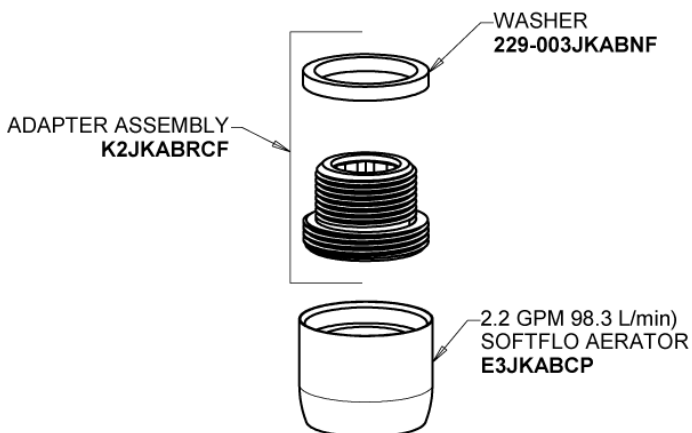

Repair Parts

LWS6-A22-F

Deck-mounted single-inlet water faucet

CHICAGO FAUCETS®

Geberit Group

8" Vacuum Breaker Swing Spout
GN8BVBKABCP

For Technical Assistance:

Phone: 800-TEC-TRUE (832-8783)

Email: techsupport.us@chicagofaucets.com

2100 South Clearwater Drive

Des Plaines, IL 60018

Phone: 847-803-5000

chicagofaucets.com

Repair Parts

LWS6-A22-F

Deck-mounted single-inlet water faucet

CHICAGO FAUCETS®

Geberit Group

4-Arm Handle with 'HW' Index Button
204-HWJKCP

Softflo Aerator with Adapter
E3-2JKABCP

Quaturn Compression Cartridge (left hand)
1-100XTJKABNF

For Technical Assistance:

Phone: 800-TEC-TRUE (832-8783)