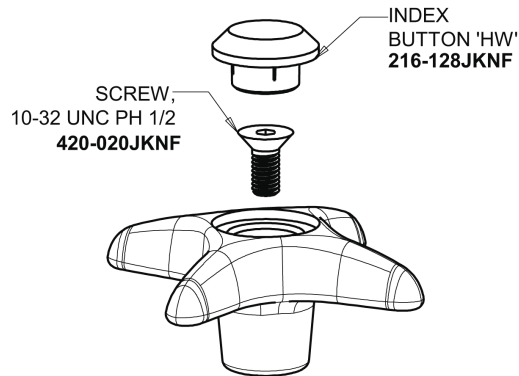

Repair Parts

LWS6-A22-F

Deck-mounted single-inlet water faucet

CHICAGO FAUCETS®

Geberit Group

8" Vacuum Breaker Swing Spout
GN8BVBKABCP

For Technical Assistance:

Phone: 800-TEC-TRUE (832-8783)

CHICAGO FAUCETS®

Geberit Group

4-Arm Handle with 'HW' Index Button
204-HWJKCP

Softflo Aerator with Adapter
E3-2JKABCP

Quaturn Compression Cartridge (left hand)
1-100XTJKABNF

For Technical Assistance:

Phone: 800-TEC-TRUE (832-8783)