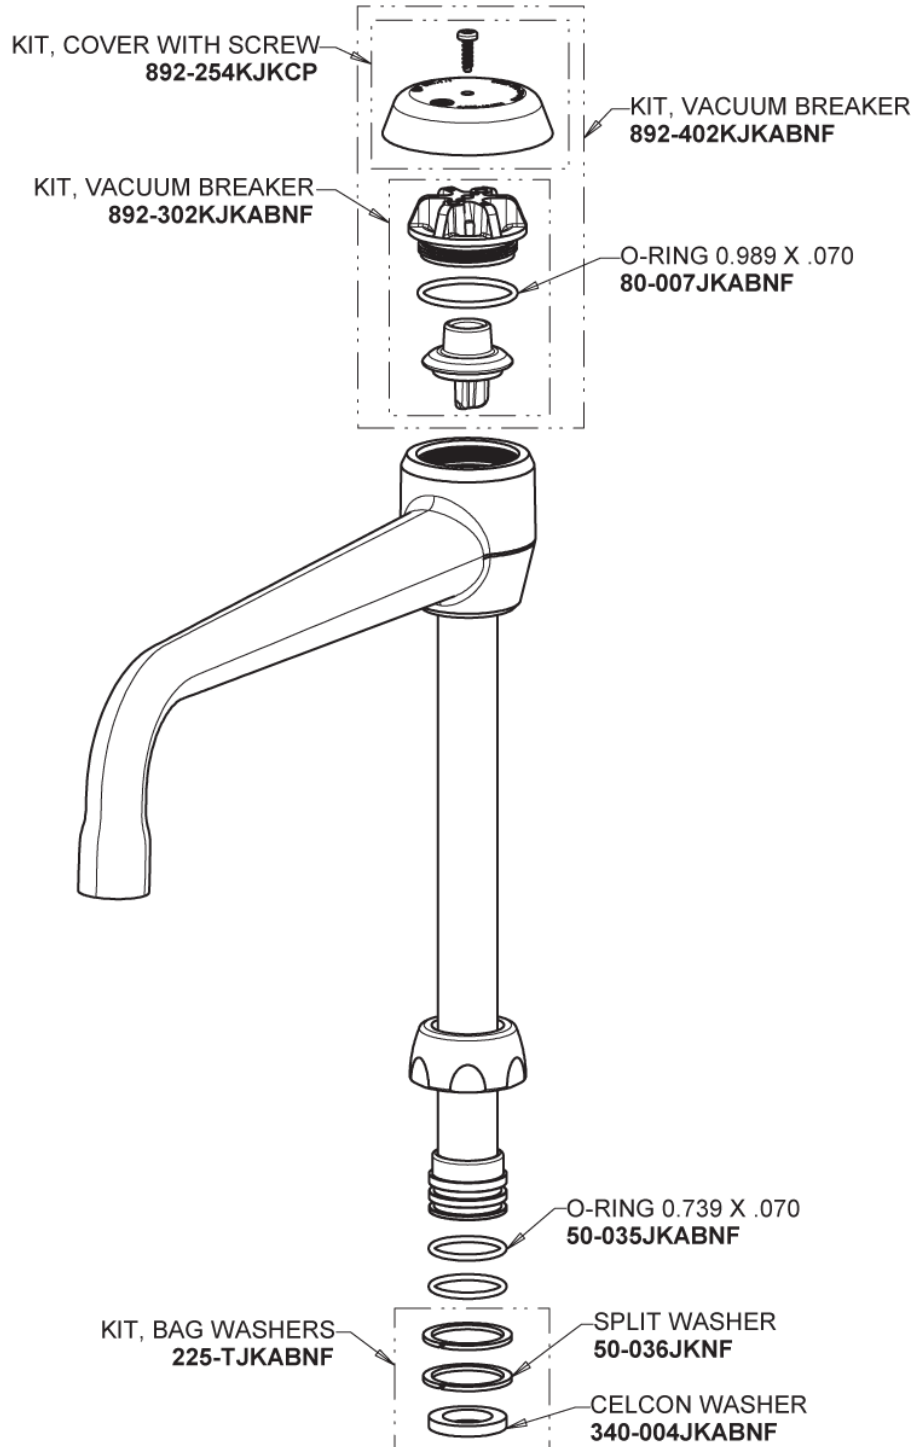

Repair Parts

LWS6-A22-F

Deck-mounted single-inlet water faucet

CHICAGO FAUCETS®

Geberit Group

8" Vacuum Breaker Swing Spout
GN8BVBKABCP

For Technical Assistance:

Phone: 800-TEC-TRUE (832-8783)

CHICAGO FAUCETS®

Geberit Group

4-Arm Handle with 'HW' Index Button
204-HWJKCP

Softflo Aerator with Adapter
E3-2JKABCP

Quaturn Compression Cartridge (left hand)
1-100XTJKABNF

For Technical Assistance:

Phone: 800-TEC-TRUE (832-8783)