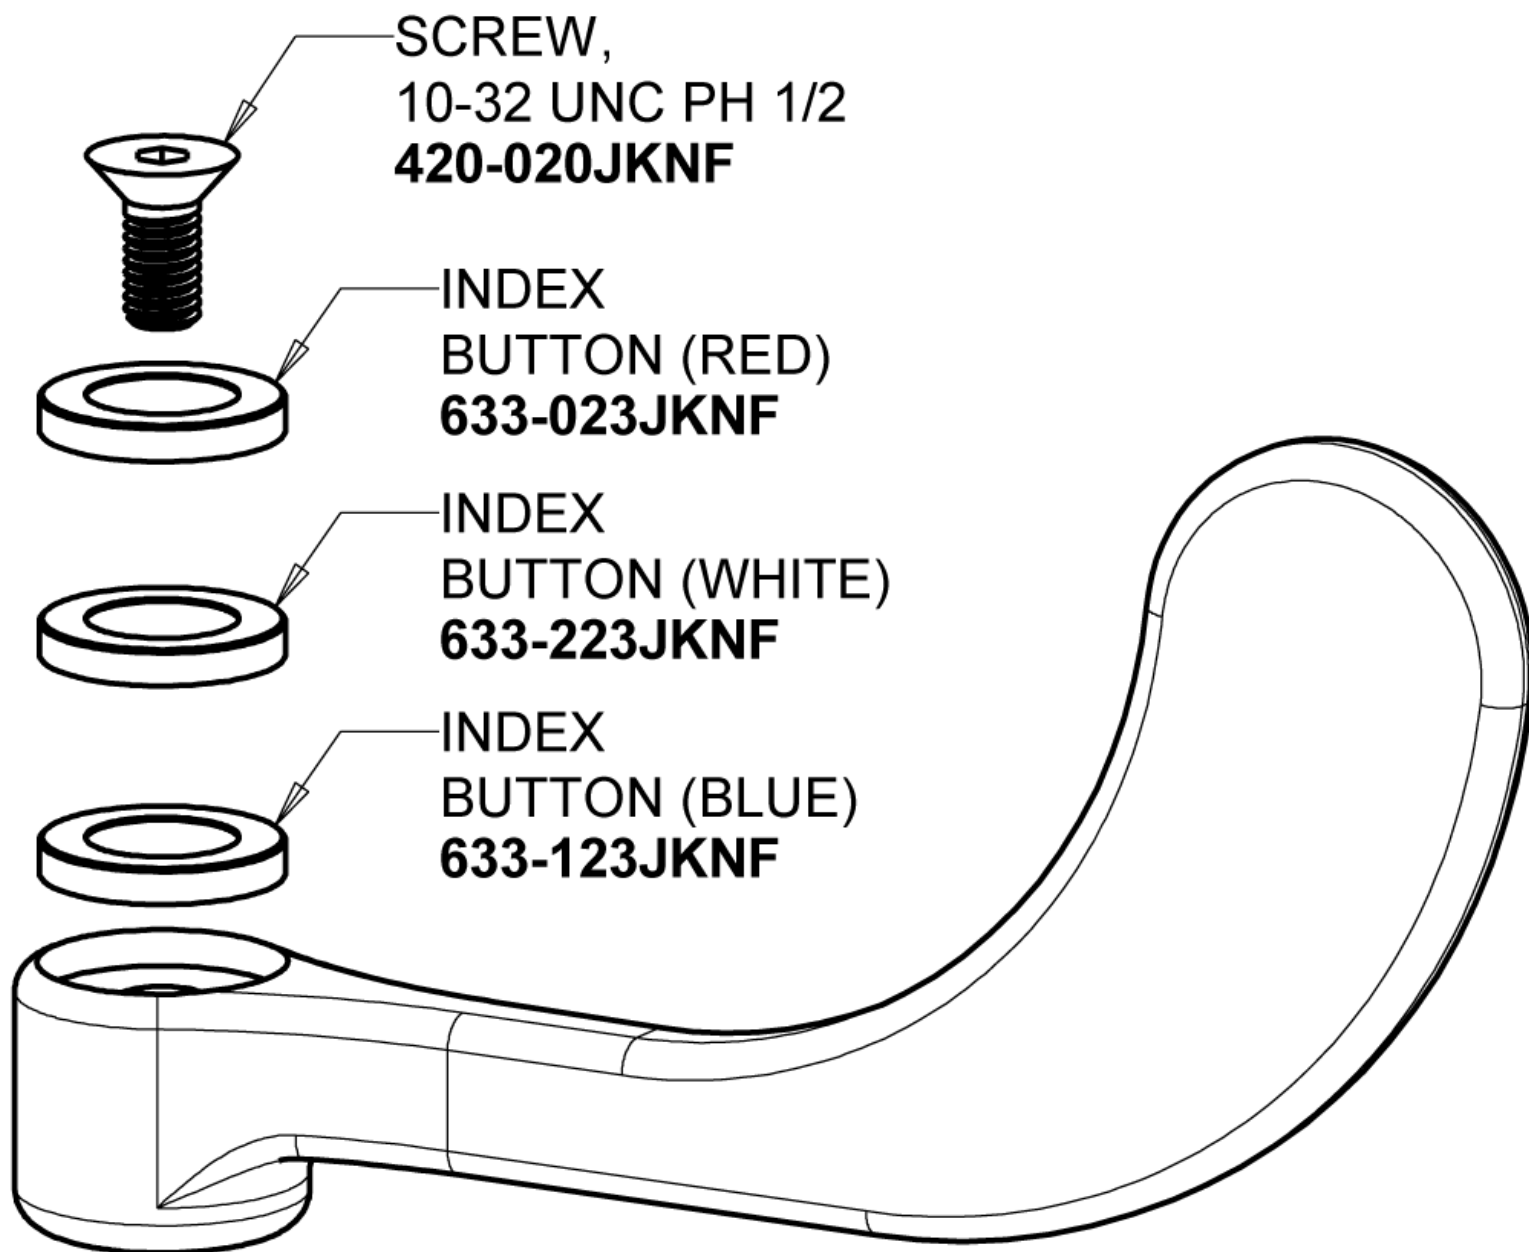

Repair Parts

LWS6-A16-G

Deck-mounted single-inlet water faucet

CHICAGO FAUCETS®

Geberit Group

4" Wristblade Handle
317-JKCP

For Technical Assistance:

Phone: 800-TEC-TRUE (832-8783)