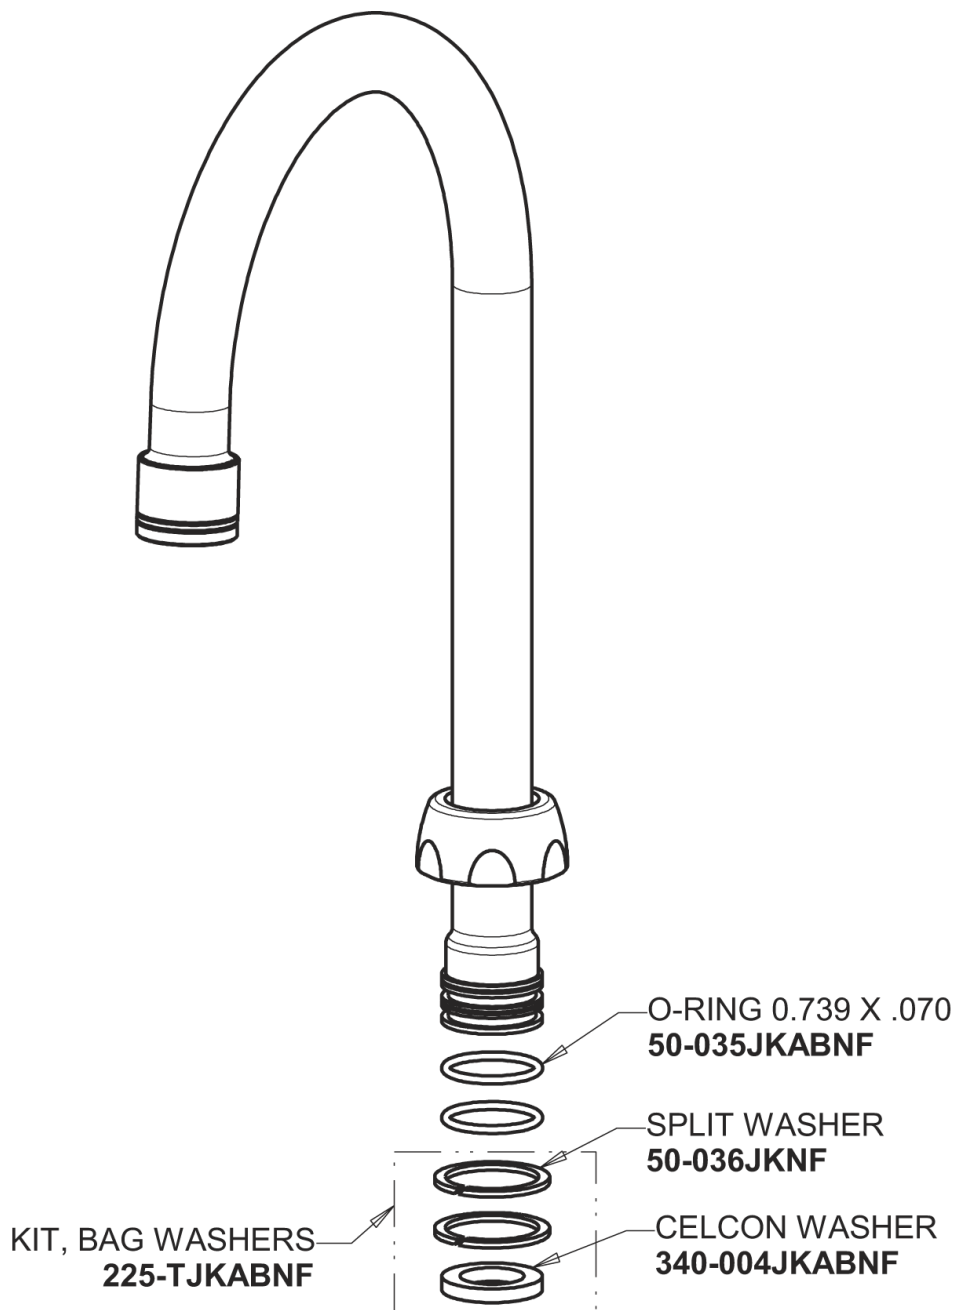

Repair Parts

LWS6-A14-A

Deck-mounted single-inlet water faucet

CHICAGO FAUCETS®

Geberit Group

5-1/4" Rigid/Swing Gooseneck Spout
GN2BJKABCP

For Technical Assistance:

Phone: 800-TEC-TRUE (832-8783)

Email: techsupport.us@chicagofaucets.com

2100 South Clearwater Drive

Des Plaines, IL 60018

Phone: 847-803-5000

chicagofaucets.com

Repair Parts

LWS6-A14-A

Deck-mounted single-inlet water faucet

CHICAGO FAUCETS®

Geberit Group

4-Arm Handle with 'HW' Index Button
205-HWJKNF

Serrated Hose Nozzle
E7JKCP

Quatern Compression Cartridge (left hand)
1-100XTJKABNF

For Technical Assistance:

Phone: 800-TEC-TRUE (832-8783)