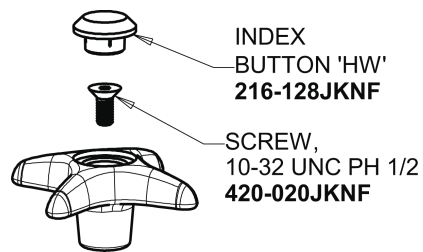

Repair Parts

LWS6-A14-A

Deck-mounted single-inlet water faucet

CHICAGO FAUCETS®

Geberit Group

5-1/4" Rigid/Swing Gooseneck Spout
GN2BJKABCP

For Technical Assistance:

Phone: 800-TEC-TRUE (832-8783)

Email: techsupport.us@chicagofaucets.com

2100 South Clearwater Drive

Des Plaines, IL 60018

Phone: 847-803-5000

chicagofaucets.com

Repair Parts

LWS6-A14-A

Deck-mounted single-inlet water faucet

CHICAGO FAUCETS®

Geberit Group

4-Arm Handle with 'HW' Index Button
205-HWJKNF

Serrated Hose Nozzle
E7JKCP

Quatern Compression Cartridge (left hand)
1-100XTJKABNF

For Technical Assistance:

Phone: 800-TEC-TRUE (832-8783)