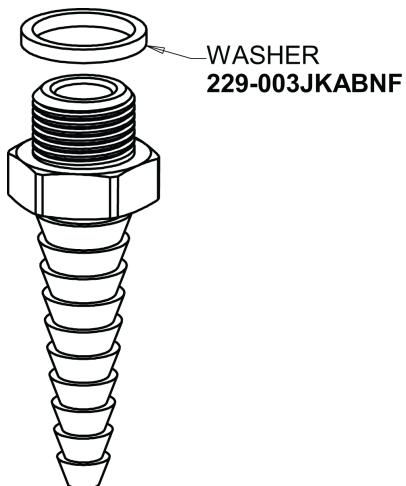

Repair Parts

LWS6-A14-A

Deck-mounted single-inlet water faucet

CHICAGO FAUCETS®

Geberit Group

5-1/4" Rigid/Swing Gooseneck Spout
GN2BJKABCP

For Technical Assistance:

Phone: 800-TEC-TRUE (832-8783)

Email: techsupport.us@chicagofaucets.com

2100 South Clearwater Drive

Des Plaines, IL 60018

Phone: 847-803-5000

chicagofaucets.com

Repair Parts

LWS6-A14-A

Deck-mounted single-inlet water faucet

CHICAGO FAUCETS®

Geberit Group

4-Arm Handle with 'HW' Index Button
205-HWJKNF

Serrated Hose Nozzle
E7JKCP

Quatern Compression Cartridge (left hand)
1-100XTJKABNF

For Technical Assistance:

Phone: 800-TEC-TRUE (832-8783)