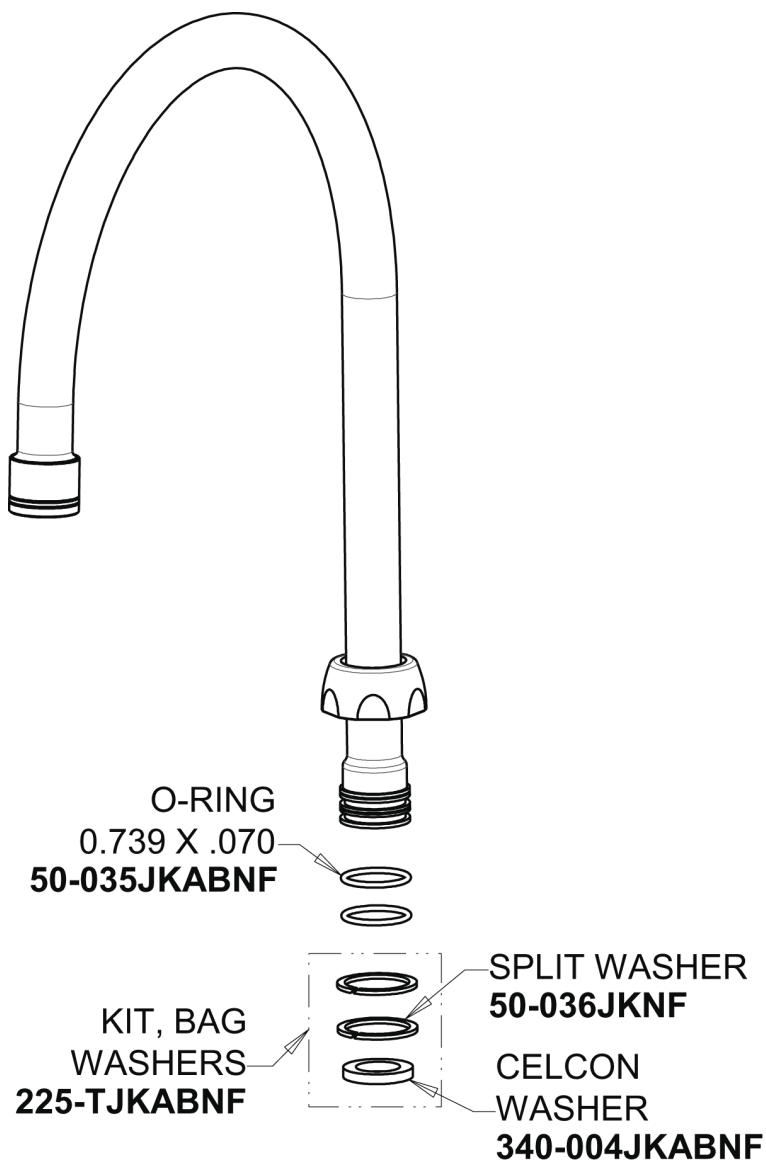

# Repair Parts

LWS5-B36-B

Wall-mounted single-inlet water faucet, includes shank

# CHICAGO FAUCETS®

Geberit Group

8" Rigid / Swing Gooseneck Spout  
**GN8BJKABCP**