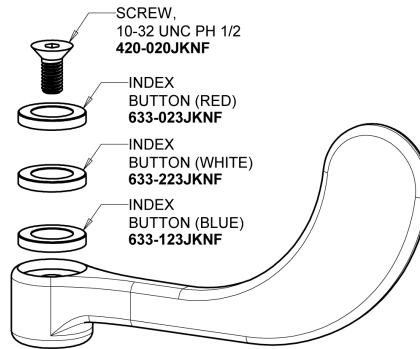

# Repair Parts

LWS5-B36-B

Wall-mounted single-inlet water faucet, includes shank

# CHICAGO FAUCETS®

Geberit Group

4" Wristblade Handle  
317-JKCP

Full Flow Aspirator Pump Serrated Outlet  
E17JKRCF

Ceramic 1/4-Turn Cartridge (right hand)  
1-099XKJKABNF