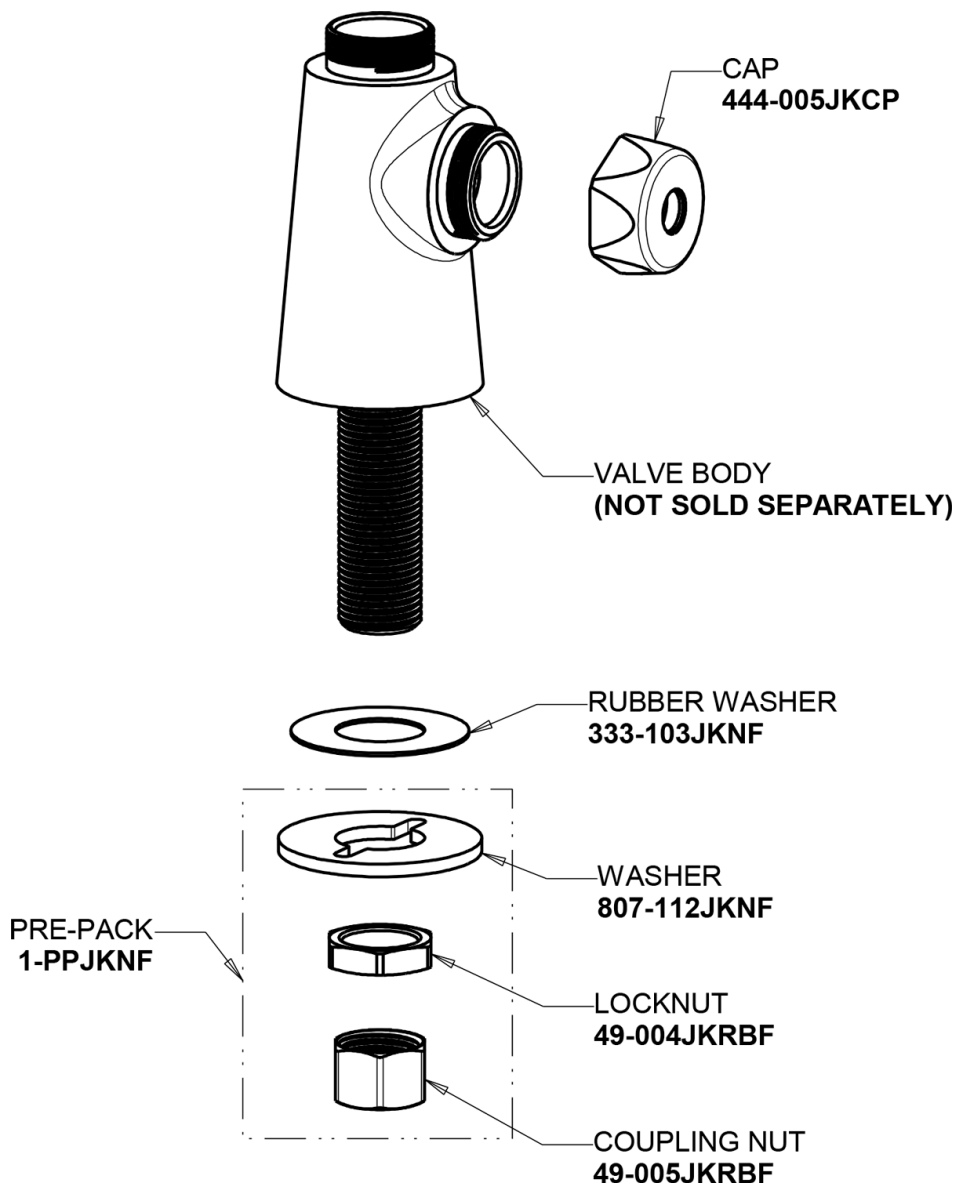

Repair Parts

LWS5-B35-B

Wall-mounted single-inlet water faucet, includes shank

CHICAGO FAUCETS®

Geberit Group

Base Parts:

8" Rigid / Swing Gooseneck Spout GN8BJKABCP

For Technical Assistance:

Wall-mounted single-inlet water faucet, includes shank

CHICAGO FAUCETS®

Geberit Group

4" Wristblade Handle
317-JKCP

Full Flow Aspirator Pump Serrated Outlet
E17JKRCF

Ceramic 1/4-Turn Cartridge (right hand)
1-099XKJKABNF