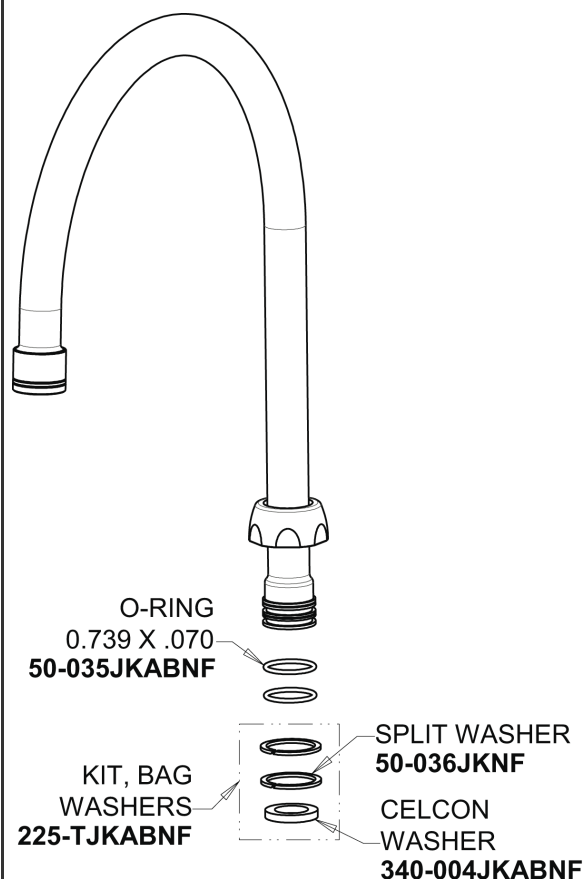

Repair Parts

LWS5-B35-B

Wall-mounted single-inlet water faucet, includes shank

CHICAGO FAUCETS®

Geberit Group

Base Parts:

8" Rigid / Swing Gooseneck Spout GN8BJKABCP

For Technical Assistance:

Wall-mounted single-inlet water faucet, includes shank

CHICAGO FAUCETS®

Geberit Group

4" Wristblade Handle
317-JKCP

Full Flow Aspirator Pump Serrated Outlet
E17JKRCF

Ceramic 1/4-Turn Cartridge (right hand)
1-099XKJKABNF