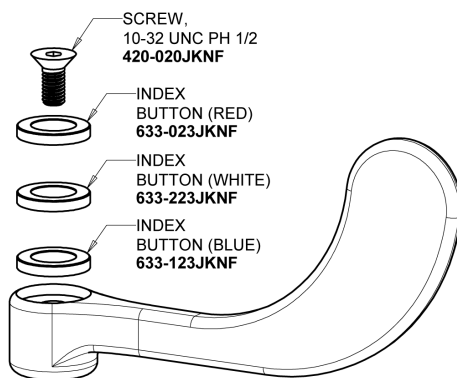

Repair Parts

LWS5-B35-B

Wall-mounted single-inlet water faucet, includes shank

CHICAGO FAUCETS®

Geberit Group

Base Parts:

8" Rigid / Swing Gooseneck Spout GN8BJKABCP

For Technical Assistance:

Phone: 800-TEC-TRUE (832-8783)

Email: techsupport.us@chicagofaucets.com

2100 South Clearwater Drive

Des Plaines, IL 60018

Phone: 847-803-5000

chicagofaucets.com

Repair Parts

LWS5-B35-B

Wall-mounted single-inlet water faucet, includes shank

CHICAGO FAUCETS®

Geberit Group

4" Wristblade Handle
317-JKCP

Full Flow Aspirator Pump Serrated Outlet
E17JKRCF

Ceramic 1/4-Turn Cartridge (right hand)
1-099XKJKABNF