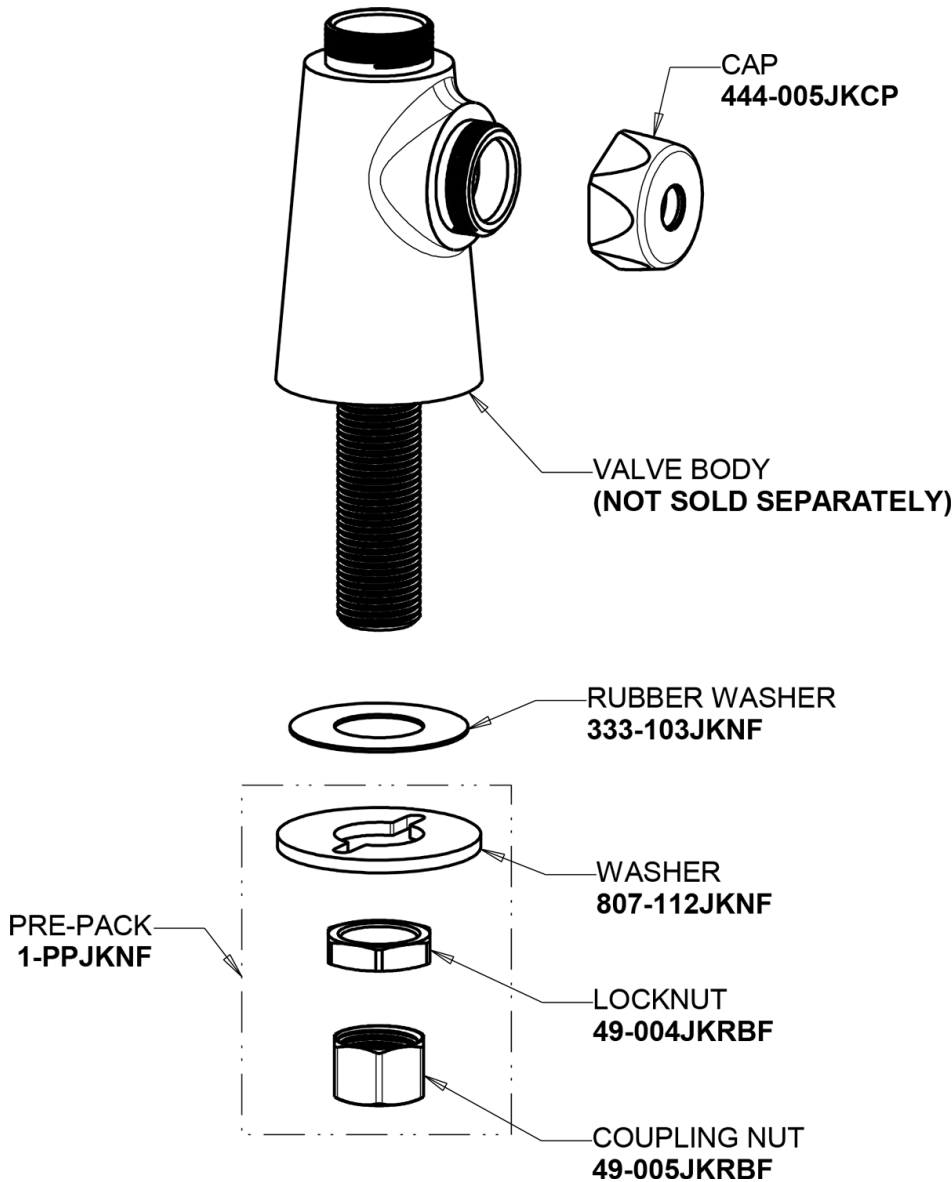

Repair Parts

LWS5-B22-A

Wall-mounted single-inlet water faucet, includes shank

CHICAGO FAUCETS®

Geberit Group

Base Parts:

5-1/4" Rigid/Swing Gooseneck Spout GN2BJKABCP

For Technical Assistance:

Wall-mounted single-inlet water faucet, includes shank

CHICAGO FAUCETS®

Geberit Group

4-Arm Handle with 'HW' Index Button
204-HWJKCP

Softflo Aerator with Adapter
E3-2JKABCP

Ceramic 1/4-Turn Cartridge (left hand)
1-100XKJKABNF