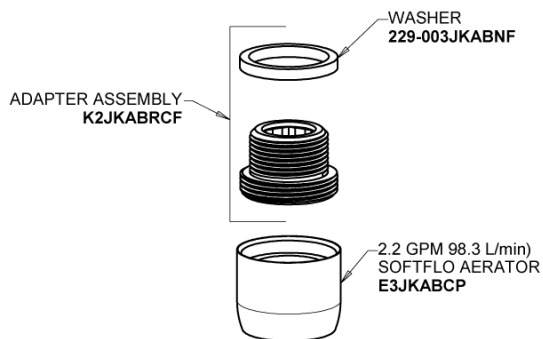

Repair Parts

LWS5-B22-A

Wall-mounted single-inlet water faucet, includes shank

CHICAGO FAUCETS®

Geberit Group

Base Parts:

5-1/4" Rigid/Swing Gooseneck Spout GN2BJKABCP

For Technical Assistance:

Wall-mounted single-inlet water faucet, includes shank

CHICAGO FAUCETS®

Geberit Group

4-Arm Handle with 'HW' Index Button
204-HWJKCP

Softflo Aerator with Adapter
E3-2JKABCP

Ceramic 1/4-Turn Cartridge (left hand)
1-100XKJKABNF