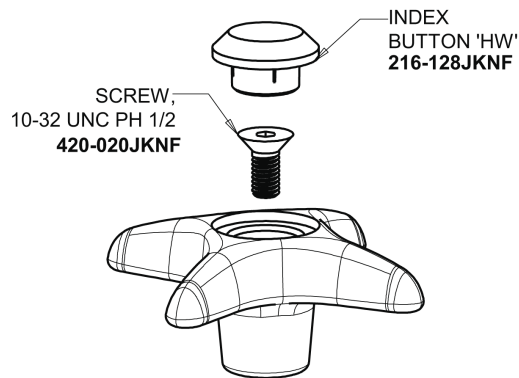

Repair Parts

LWS5-B22-A

Wall-mounted single-inlet water faucet, includes shank

CHICAGO FAUCETS®

Geberit Group

Base Parts:

5-1/4" Rigid/Swing Gooseneck Spout GN2BJKABCP

For Technical Assistance:

Wall-mounted single-inlet water faucet, includes shank

CHICAGO FAUCETS®

Geberit Group

4-Arm Handle with 'HW' Index Button
204-HWJKCP

Softflo Aerator with Adapter
E3-2JKABCP

Ceramic 1/4-Turn Cartridge (left hand)
1-100XKJKABNF