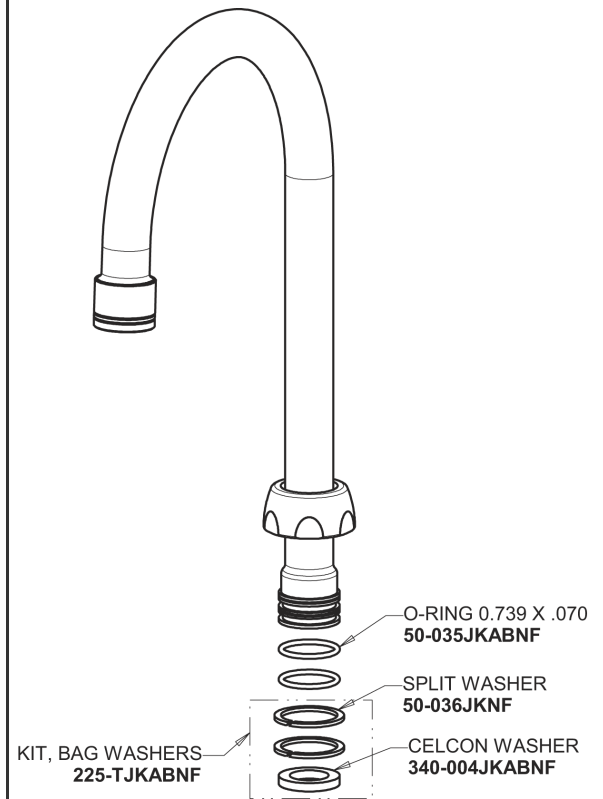

Repair Parts

LWS5-B22-A

Wall-mounted single-inlet water faucet, includes shank

CHICAGO FAUCETS®

Geberit Group

Base Parts:

5-1/4" Rigid/Swing Gooseneck Spout GN2BJKABCP

For Technical Assistance:

Wall-mounted single-inlet water faucet, includes shank

CHICAGO FAUCETS®

Geberit Group

4-Arm Handle with 'HW' Index Button
204-HWJKCP

Softflo Aerator with Adapter
E3-2JKABCP

Ceramic 1/4-Turn Cartridge (left hand)
1-100XKJKABNF