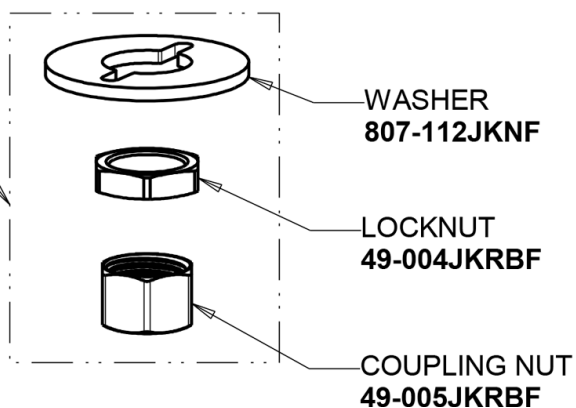

Repair Parts

LWS5-B12-E

Wall-mounted single-inlet water faucet, includes shank

CHICAGO FAUCETS®

Geberit Group

Base Parts:

6" Vacuum Breaker Swing Spout GN2BVBJKABCP

For Technical Assistance:

Wall-mounted single-inlet water faucet, includes shank

CHICAGO FAUCETS®

Geberit Group

4-Arm Handle with 'HW' Index Button
204-HWJKCP

Serrated Hose Nozzle
E7JKCP

Ceramic 1/4-Turn Cartridge (left hand)
1-100XKJKABNF