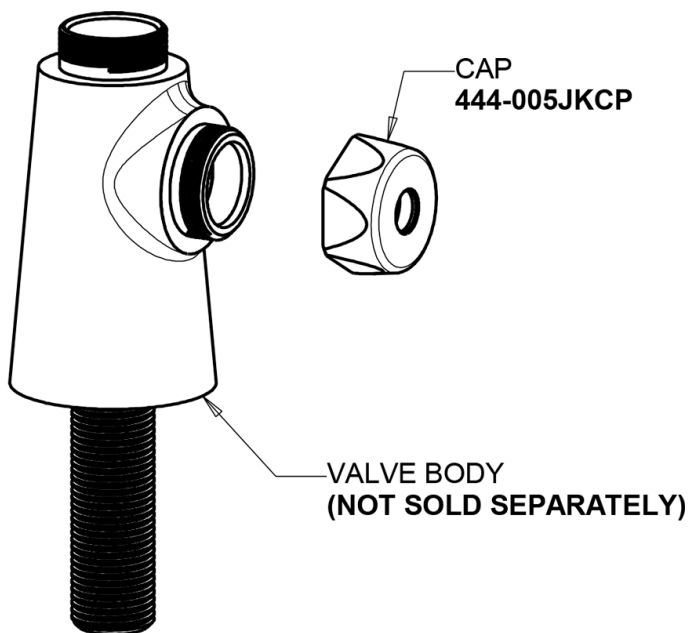

Repair Parts

LWS5-B12-E

Wall-mounted single-inlet water faucet, includes shank

CHICAGO FAUCETS®

Geberit Group

Base Parts:

6" Vacuum Breaker Swing Spout GN2BVBJKABCP

For Technical Assistance:

Wall-mounted single-inlet water faucet, includes shank

CHICAGO FAUCETS®

Geberit Group

4-Arm Handle with 'HW' Index Button
204-HWJKCP

Serrated Hose Nozzle
E7JKCP

Ceramic 1/4-Turn Cartridge (left hand)
1-100XKJKABNF