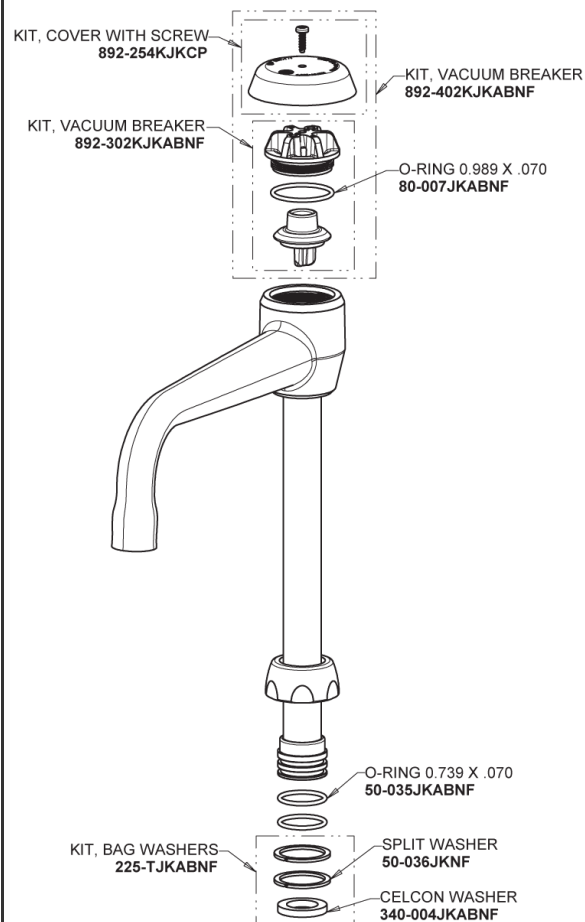

Repair Parts

LWS5-B12-E

Wall-mounted single-inlet water faucet, includes shank

CHICAGO FAUCETS®

Geberit Group

Base Parts:

6" Vacuum Breaker Swing Spout GN2BVBJKABCP

For Technical Assistance:

Wall-mounted single-inlet water faucet, includes shank

CHICAGO FAUCETS®

Geberit Group

4-Arm Handle with 'HW' Index Button
204-HWJKCP

Serrated Hose Nozzle
E7JKCP

Ceramic 1/4-Turn Cartridge (left hand)
1-100XKJKABNF