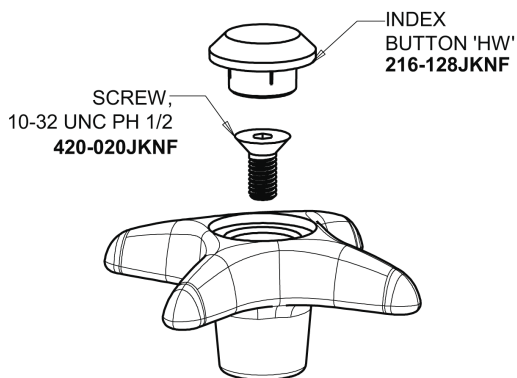

Repair Parts

LWS5-B12-E

Wall-mounted single-inlet water faucet, includes shank

CHICAGO FAUCETS®

Geberit Group

Base Parts:

6" Vacuum Breaker Swing Spout GN2BVBJKABCP

For Technical Assistance:

Wall-mounted single-inlet water faucet, includes shank

CHICAGO FAUCETS®

Geberit Group

4-Arm Handle with 'HW' Index Button
204-HWJKCP

Serrated Hose Nozzle
E7JKCP

Ceramic 1/4-Turn Cartridge (left hand)
1-100XKJKABNF