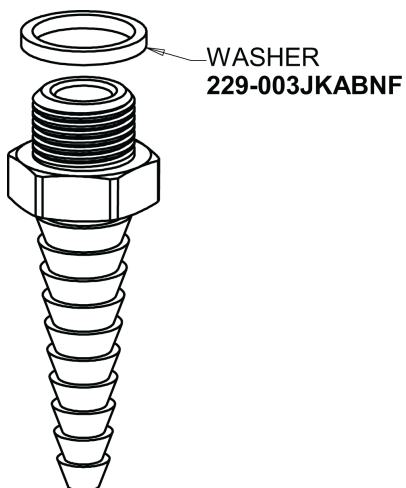

Repair Parts

LWS5-B12-E

Wall-mounted single-inlet water faucet, includes shank

CHICAGO FAUCETS®

Geberit Group

Base Parts:

6" Vacuum Breaker Swing Spout GN2BVBJKABCP

For Technical Assistance:

Wall-mounted single-inlet water faucet, includes shank

CHICAGO FAUCETS®

Geberit Group

4-Arm Handle with 'HW' Index Button
204-HWJKCP

Serrated Hose Nozzle
E7JKCP

Ceramic 1/4-Turn Cartridge (left hand)
1-100XKJKABNF