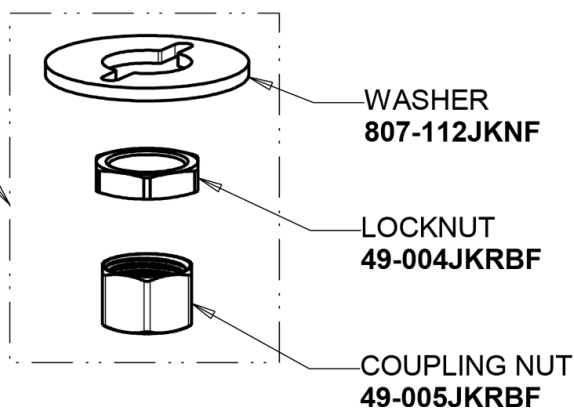

Repair Parts

LWS5-A32-F

Wall-mounted single-inlet water faucet, includes shank

CHICAGO FAUCETS®

Geberit Group

Base Parts:

8" Vacuum Breaker Swing Spout GN8BVBJKABCP

For Technical Assistance:

Phone: 800-TEC-TRUE (832-8783)

Email: techsupport.us@chicagofaucets.com

2100 South Clearwater Drive
Des Plaines, IL 60018
Phone: 847-803-5000
chicagofaucets.com

Repair Parts

LWS5-A32-F

Wall-mounted single-inlet water faucet, includes shank

CHICAGO FAUCETS®

Geberit Group

4-Arm Handle with 'HW' Index Button
204-HWJKCP

Full Flow Aspirator Pump Serrated Outlet
E17JKRCF

Quatern Compression Cartridge (left hand)
1-100XTJKABNF

For Technical Assistance: