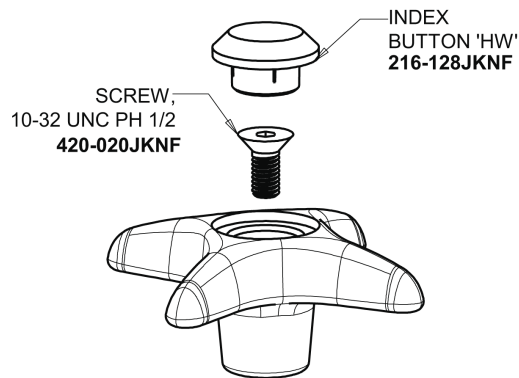

Repair Parts

LWS5-A32-F

Wall-mounted single-inlet water faucet, includes shank

CHICAGO FAUCETS®

Geberit Group

Base Parts:

8" Vacuum Breaker Swing Spout GN8BVBJKABCP

For Technical Assistance:

Phone: 800-TEC-TRUE (832-8783)

Email: techsupport.us@chicagofaucets.com

2100 South Clearwater Drive
Des Plaines, IL 60018
Phone: 847-803-5000
chicagofaucets.com

Repair Parts

LWS5-A32-F

Wall-mounted single-inlet water faucet, includes shank

CHICAGO FAUCETS®

Geberit Group

4-Arm Handle with 'HW' Index Button
204-HWJKCP

Full Flow Aspirator Pump Serrated Outlet
E17JKRCF

Quatern Compression Cartridge (left hand)
1-100XTJKABNF

For Technical Assistance: