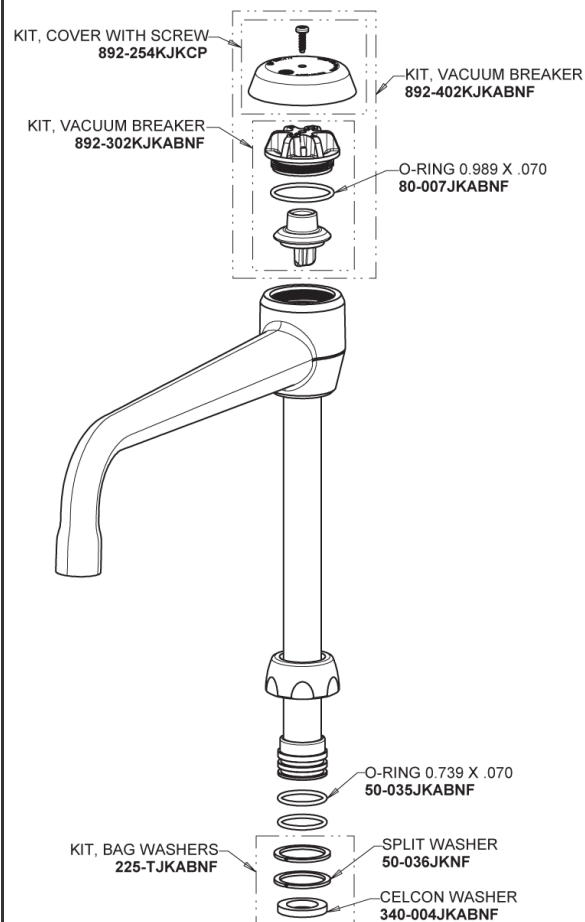

Repair Parts

LWS5-A32-F

Wall-mounted single-inlet water faucet, includes shank

CHICAGO FAUCETS®

Geberit Group

Base Parts:

8" Vacuum Breaker Swing Spout GN8BVBJKABCP

For Technical Assistance:

Phone: 800-TEC-TRUE (832-8783)

Email: techsupport.us@chicagofaucets.com

2100 South Clearwater Drive
Des Plaines, IL 60018
Phone: 847-803-5000
chicagofaucets.com

Repair Parts

LWS5-A32-F

Wall-mounted single-inlet water faucet, includes shank

CHICAGO FAUCETS®

Geberit Group

4-Arm Handle with 'HW' Index Button
204-HWJKCP

Full Flow Aspirator Pump Serrated Outlet
E17JKRCF

Quatern Compression Cartridge (left hand)
1-100XTJKABNF

For Technical Assistance: