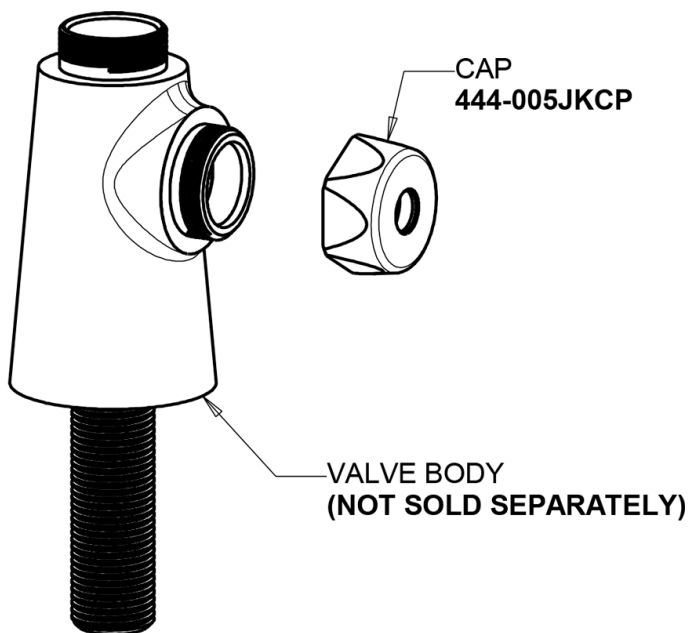

Repair Parts

LWS5-A32-F

Wall-mounted single-inlet water faucet, includes shank

CHICAGO FAUCETS®

Geberit Group

Base Parts:

8" Vacuum Breaker Swing Spout GN8BVBJKABCP

For Technical Assistance:

Phone: 800-TEC-TRUE (832-8783)

Email: techsupport.us@chicagofaucets.com

2100 South Clearwater Drive
Des Plaines, IL 60018
Phone: 847-803-5000
chicagofaucets.com

Repair Parts

LWS5-A32-F

Wall-mounted single-inlet water faucet, includes shank

CHICAGO FAUCETS®

Geberit Group

4-Arm Handle with 'HW' Index Button
204-HWJKCP

Full Flow Aspirator Pump Serrated Outlet
E17JKRCF

Quatern Compression Cartridge (left hand)
1-100XTJKABNF

For Technical Assistance: