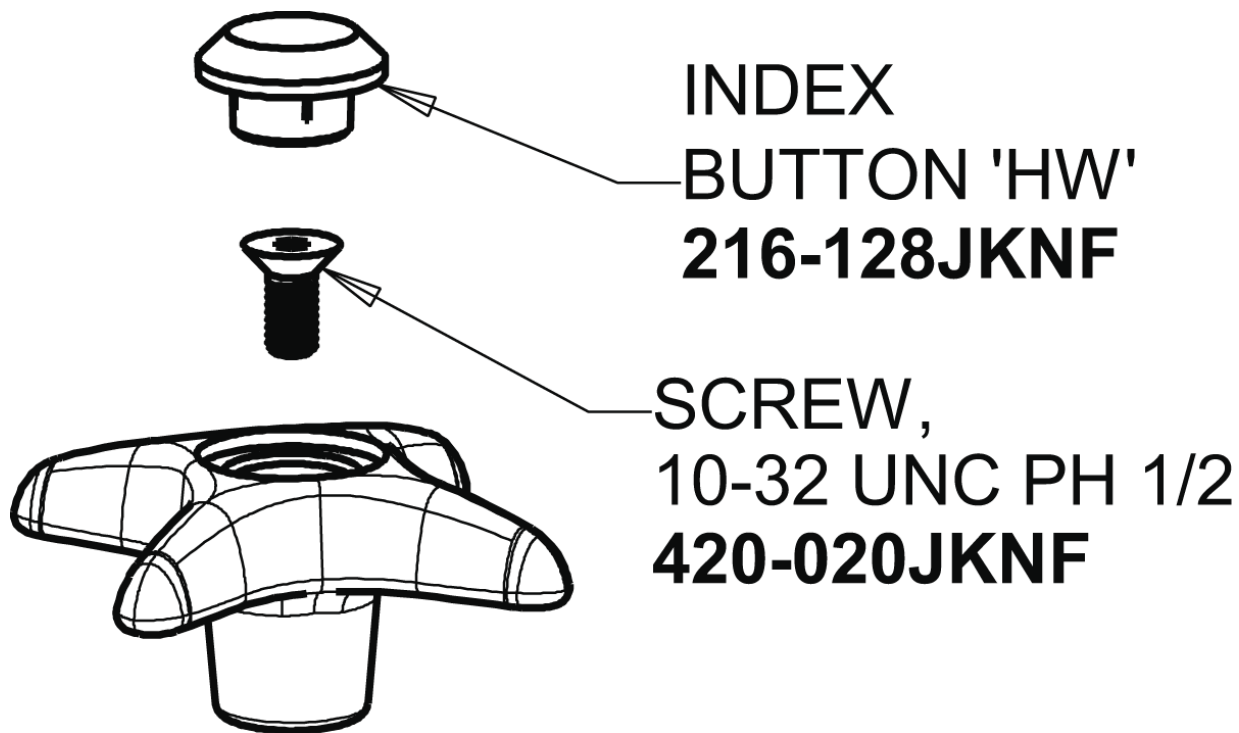

Repair Parts

LWS5-A14-H

Wall-mounted single-inlet water faucet, includes shank

CHICAGO FAUCETS®

Geberit Group

4-Arm Handle with 'HW' Index Button
205-HWJKNF

For Technical Assistance:

Phone: 800-TEC-TRUE (832-8783)