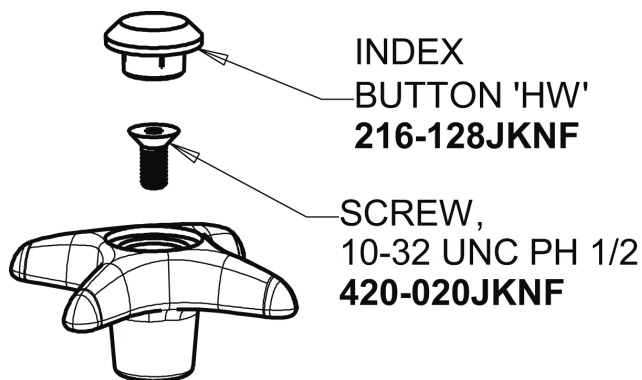

Repair Parts

LWS5-A14-A

Wall-mounted single-inlet water faucet, includes shank

CHICAGO FAUCETS®

Geberit Group

Base Parts:

5-1/4" Rigid/Swing Gooseneck Spout GN2BJKABCP

For Technical Assistance:

Wall-mounted single-inlet water faucet, includes shank

CHICAGO FAUCETS®

Geberit Group

4-Arm Handle with 'HW' Index Button
205-HWJKNF

Serrated Hose Nozzle
E7JKCP

Quatern Compression Cartridge (left hand)
1-100XTJKABNF