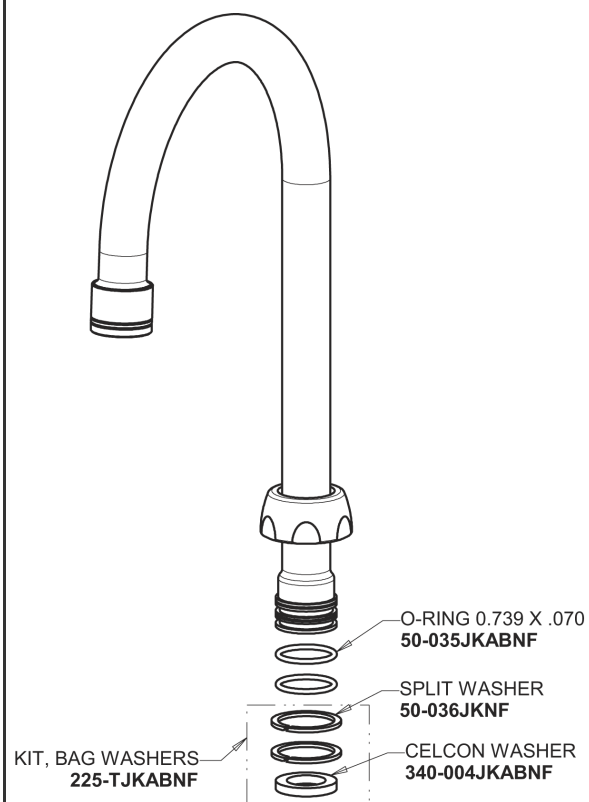

Repair Parts

LWS5-A14-A

Wall-mounted single-inlet water faucet, includes shank

CHICAGO FAUCETS®

Geberit Group

Base Parts:

5-1/4" Rigid/Swing Gooseneck Spout GN2BJKABCP

For Technical Assistance:

Wall-mounted single-inlet water faucet, includes shank

CHICAGO FAUCETS®

Geberit Group

4-Arm Handle with 'HW' Index Button
205-HWJKNF

Serrated Hose Nozzle
E7JKCP

Quatern Compression Cartridge (left hand)
1-100XTJKABNF