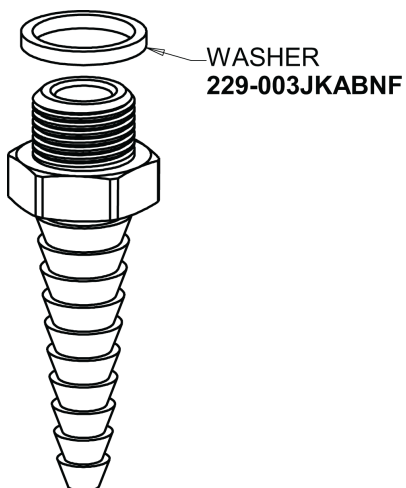

Repair Parts

LWS5-A14-A

Wall-mounted single-inlet water faucet, includes shank

CHICAGO FAUCETS®

Geberit Group

Base Parts:

5-1/4" Rigid/Swing Gooseneck Spout GN2BJKABCP

For Technical Assistance:

Wall-mounted single-inlet water faucet, includes shank

CHICAGO FAUCETS®

Geberit Group

4-Arm Handle with 'HW' Index Button
205-HWJKNF

Serrated Hose Nozzle
E7JKCP

Quatern Compression Cartridge (left hand)
1-100XTJKABNF