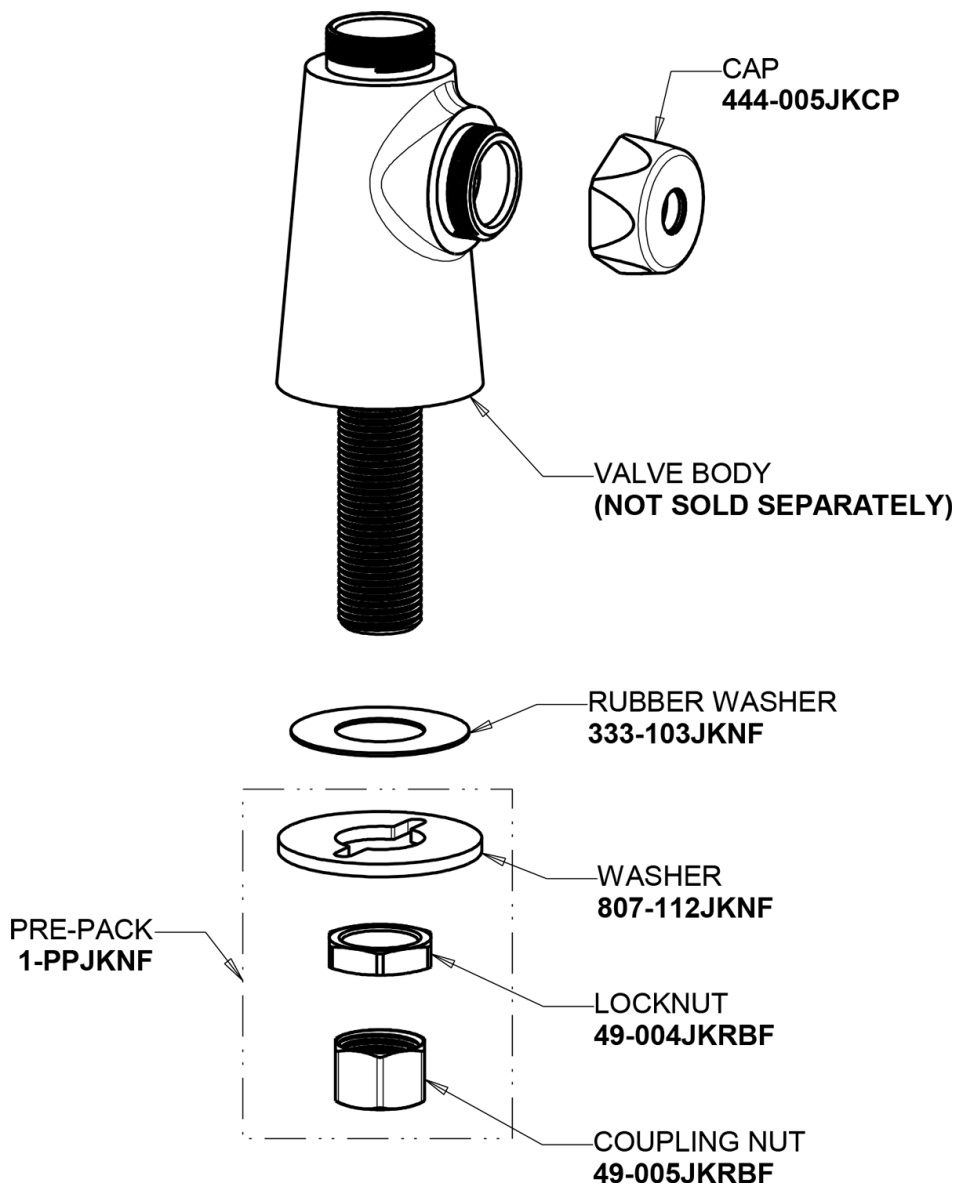

Repair Parts

LWS5-A14-A

Wall-mounted single-inlet water faucet, includes shank

CHICAGO FAUCETS®

Geberit Group

Base Parts:

5-1/4" Rigid/Swing Gooseneck Spout GN2BJKABCP

For Technical Assistance:

Wall-mounted single-inlet water faucet, includes shank

CHICAGO FAUCETS®

Geberit Group

4-Arm Handle with 'HW' Index Button
205-HWJKNF

Serrated Hose Nozzle
E7JKCP

Quatern Compression Cartridge (left hand)
1-100XTJKABNF