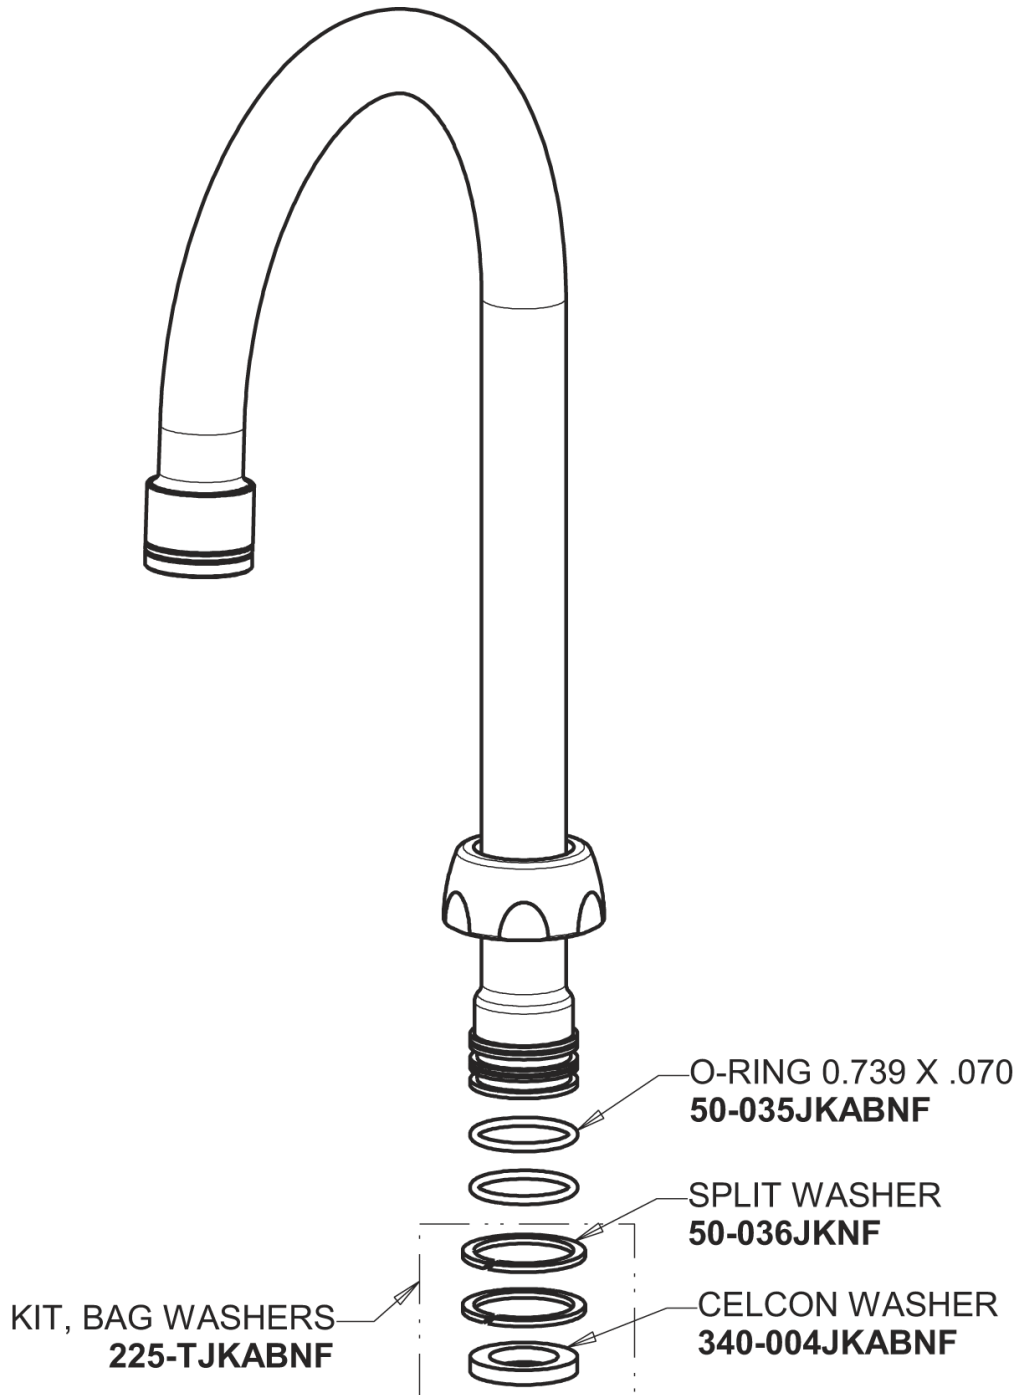

# Repair Parts

LWS4-C32-A

Wall-mounted single-inlet water faucet

# CHICAGO FAUCETS®

Geberit Group

5-1/4" Rigid/Swing Gooseneck Spout  
GN2BJKABCP