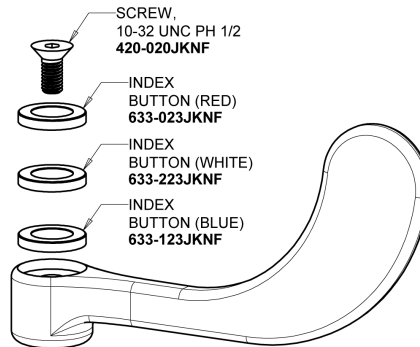

Repair Parts

LWS4-B36-E

Wall-mounted single-inlet water faucet

CHICAGO FAUCETS®

Geberit Group

6" Vacuum Breaker Swing Spout
GN2BVBJKABCP

For Technical Assistance:

Phone: 800-TEC-TRUE (832-8783)

Email: techsupport.us@chicagofaucets.com

2100 South Clearwater Drive

Des Plaines, IL 60018

Phone: 847-803-5000

chicagofaucets.com

Repair Parts

LWS4-B36-E

Wall-mounted single-inlet water faucet

CHICAGO FAUCETS®

Geberit Group

4" Wristblade Handle
317-JKCP

Full Flow Aspirator Pump Serrated Outlet
E17JKRCF

Ceramic 1/4-Turn Cartridge (right hand)
1-099XKJKABNF

For Technical Assistance:

Phone: 800-TEC-TRUE (832-8783)