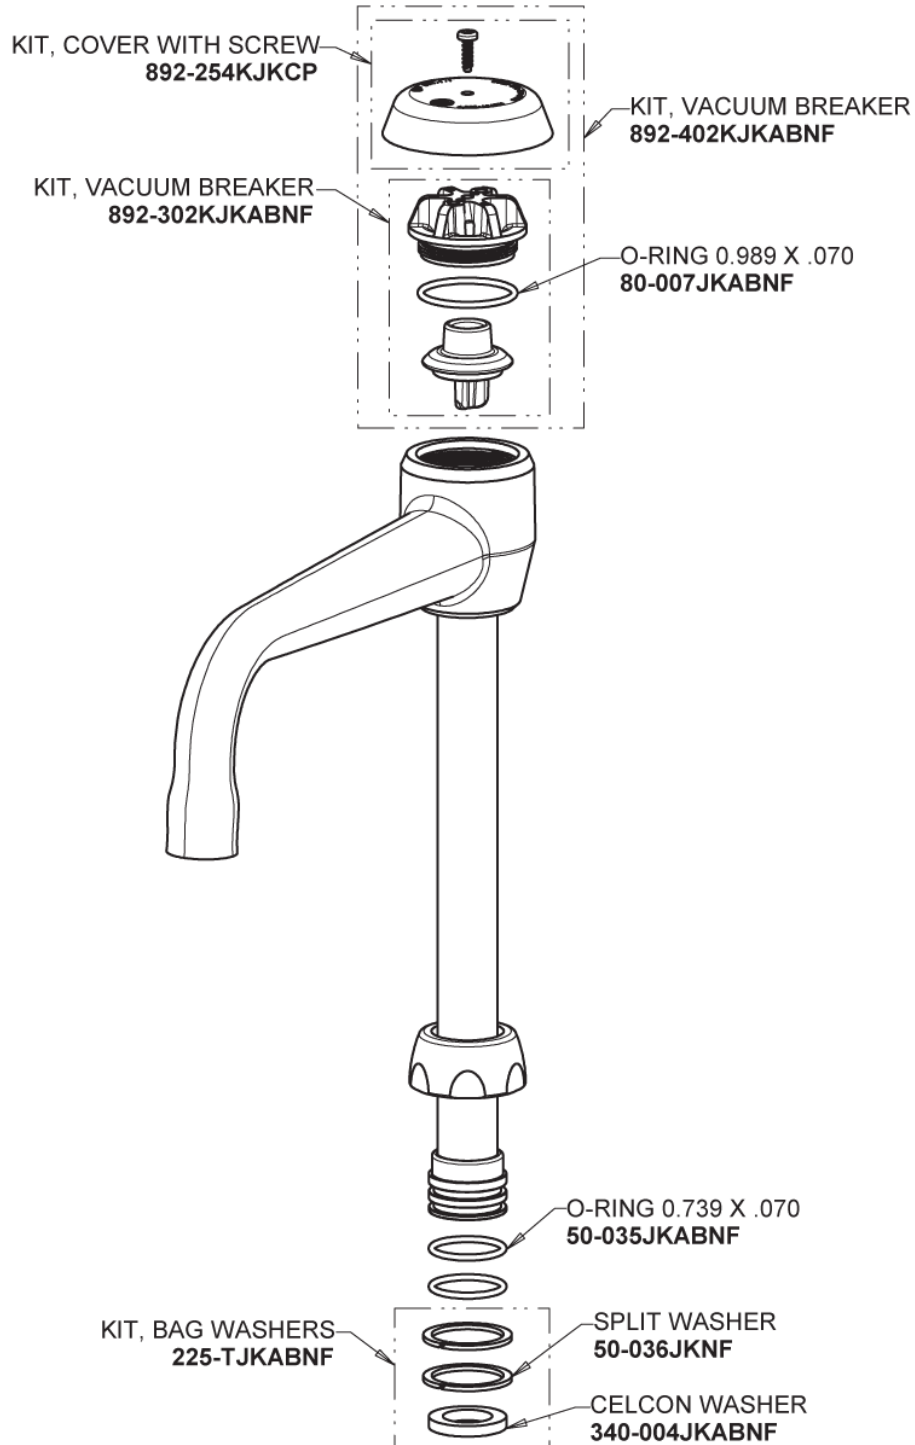

Repair Parts

LWS4-B36-E

Wall-mounted single-inlet water faucet

CHICAGO FAUCETS®

Geberit Group

6" Vacuum Breaker Swing Spout
GN2BVBJKABCP

For Technical Assistance:

Phone: 800-TEC-TRUE (832-8783)

CHICAGO FAUCETS®

Geberit Group

4" Wristblade Handle
317-JKCP

Full Flow Aspirator Pump Serrated Outlet
E17JKRCF

Ceramic 1/4-Turn Cartridge (right hand)
1-099XKJKABNF

For Technical Assistance:

Phone: 800-TEC-TRUE (832-8783)